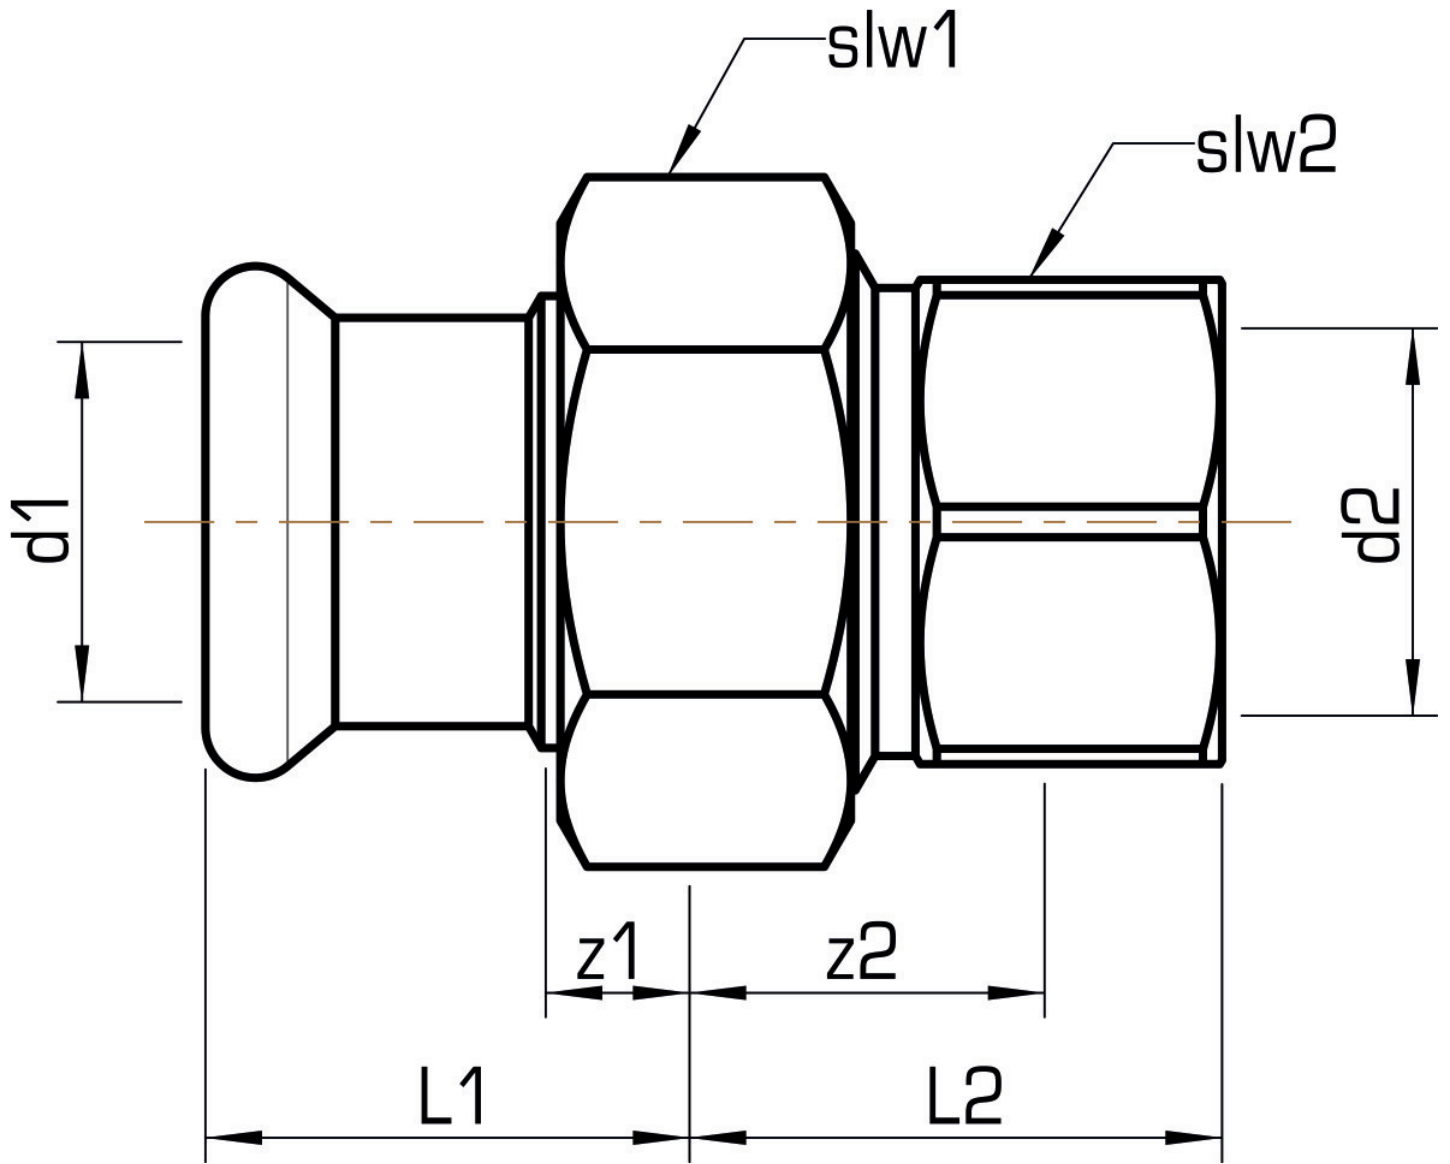

STEEL FIX EDELSTAHL

NP466 STEELFIX stainless steel press-fit union with female thread 54x2"

53742H09

Areas of application

Press-fit union with female thread conforming to EN 10226-1 made of stainless steel 1.4404, incl. EPDM sealing elements, d15-54 "leak before pressed"

Press contour: M

Approvals:

Specifications

Article information

port 1	Pressmuffe
port 2	Innengewinde zylindrisch BSPT-Rp (ISO 7-1 / EN 10226-1)
execution	1-part
design	gerade
press contour	M

Product information

VPE1	2,00 SA1
VPE2	4,00 KT1
weight	1,019 KGM
text	STEELFIX stainless steel press-fit union with female thread
INTRNR	73072980
material group	EDELSTAHL pressfittings
code	NP466

Art. No	label	d2 Inches	d1 mm	L1 mm	L2 mm	z1 mm	z2 mm	slw1 mm	slw2 mm
53742H09	54x2"	2"	54	47	44	12	26	75	67