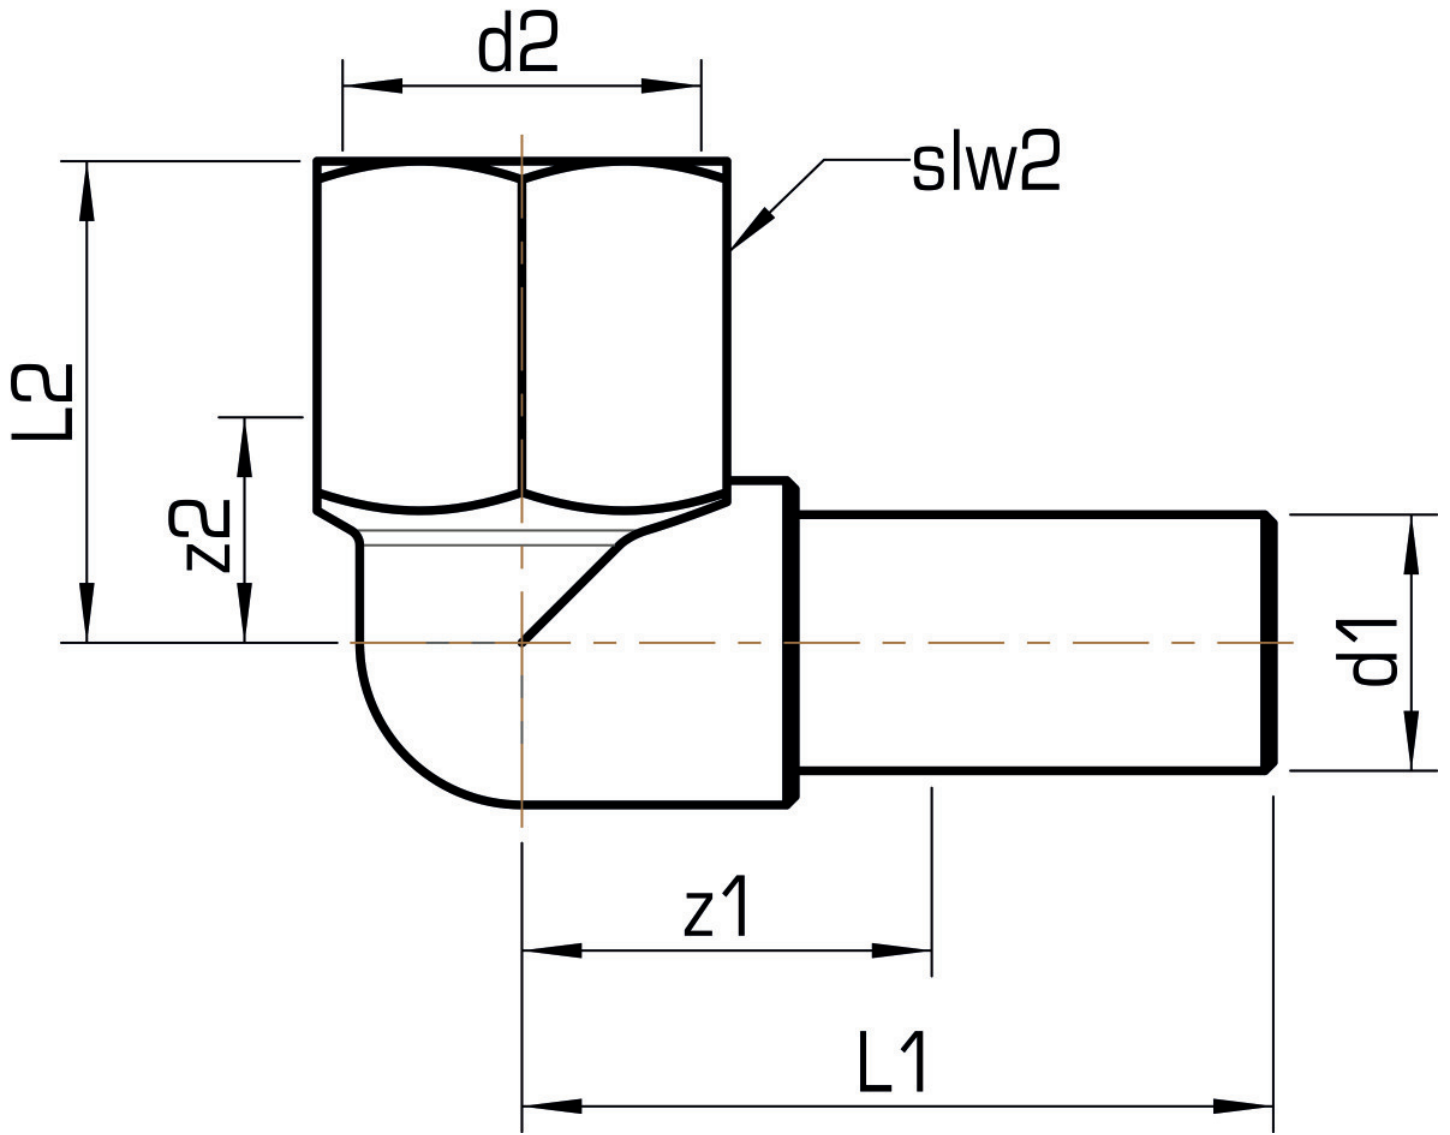

STEEL FIX EDELSTAHL

NP468 STEELFIX stainless steel press-fit elbow adapter 90° pipe dimension with female thread 15x1/2"

53717B02

Areas of application

Press-elbow adapter 90° with pipe dimension, female, made of stainless steel 1.4404,

Approvals:

Specifications

Article information

| | |
|---------------|---|
| port 1 | Pressmuffe |
| port 2 | Innengewinde zylindrisch BSPT-Rp (ISO 7-1 / EN 10226-1) |
| execution | 1-part |
| design | Winkel |
| angle | 90 ° |
| press contour | M |

Product information

| | |
|----------------|--|
| VPE1 | 10,00 SA1 |
| VPE2 | 40,00 KT1 |
| VPE3 | 1000,00 DDP |
| weight | 0,100 KGM |
| text | STEELFIX stainless steel press-fit elbow adapter 90° pipe dimension with female thread |
| INTRNR | 73072980 |
| material group | EDELSTAHL pressfittings |
| code | NP468 |

| Art. No | label | d2 Inches | d1 mm | L1 mm | L2 mm | z1 mm | z2 mm | slw2 mm |
|----------|---------|--------------|-------|-------|-------|-------|-------|---------|
| 53717B02 | 15x1/2" | 1/2" (15) | 15 | 44 | 28 | 24 | 13 | 24 |