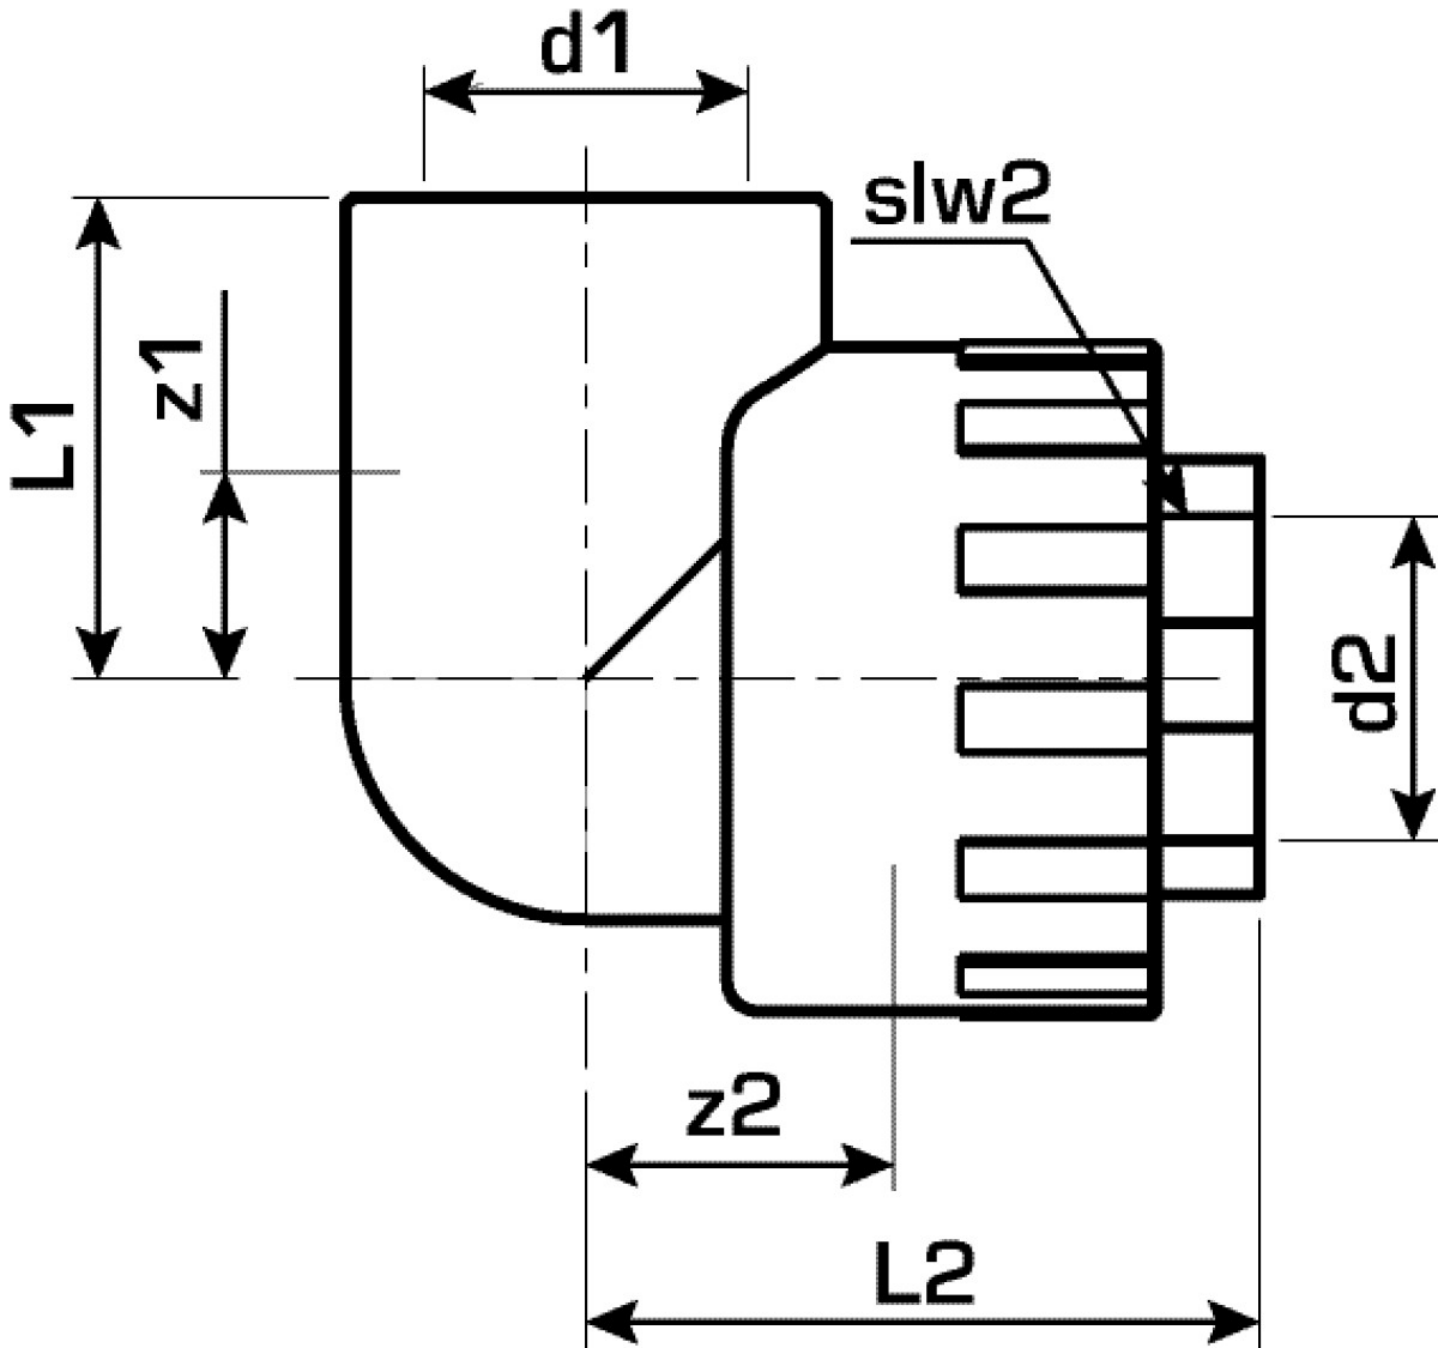

KETRIX

TRI23 KETRIX 90° adapter elbow with female thread 25x3/4"

55216E04

Areas of application

KETRIX polyfusion weld fitting for connecting POB pipes with fittings made of the same material without narrowing the cross-section, with injected male thread made of dezincification-resistant brass and non-porous metal-plating, thread conforms to ÖNORM EN 10226

System parts marked with an "S" are produced with a wrench attachment connection

Do NOT connect to threaded pipes or to cast iron fittings!

Specifications

Product information	
VPE1	10,00 SA1
VPE2	60,00 KT1
VPE3	240,00 KT2
VPE4	5760,00 PAL
weight	0,094 KGM
text	KETRIX 90° adapter elbow with female thread
INTRNR	39174000
main material group	KETRIX
material group	KETRIX metal fittings
code	TRI23

Art. No	label
55216E04	25x3/4"