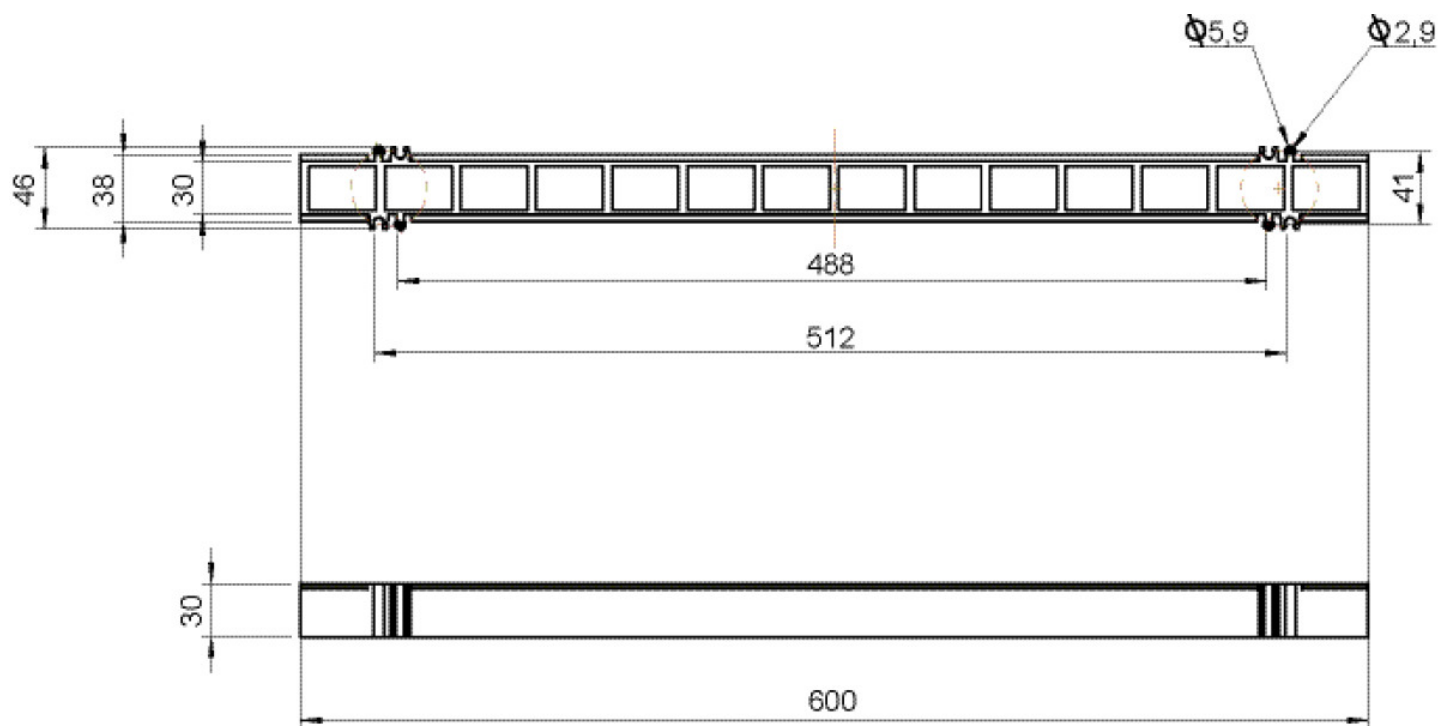

CLIMATE FIX

KC613 CLIMATEFIX formwork protector
300x35x35

6353200

Areas of application

?Plastic box to insert a KELOX connecting pipe for formwork-protecting installation of CLIMATEFIX near-surface ceiling modules

Specifications

Product information

VPE1	4,00 KT1
VPE2	100,00 KT2
weight	0,072 KGM
text	CLIMATEFIX formwork protector
INTRNR	39232100
main material group	CLIMATEFIX
material group	CLIMATEFIX fittings
code	KC613