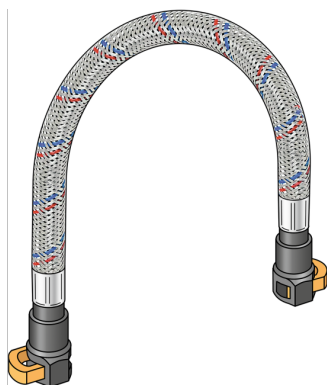

## KCS413 CLIMATEFIX quick-plug hose 12/1000

63568100

### Areas of application

Quick-plug hose for CLIMATEFIX ceiling sail, incl. EPDM sealing components, tensioning clip as a withdrawal barrier

Area of application: tmax 70°C/10 bar

ATTENTION: NOT FOR sanitation installations!

# Specifications

Product information	
VPE1	2,00 SA1
VPE2	20,00 KT1
L	1
weight	0,095 KGM
text	CLIMATEFIX quick-plug hose
INTRNR	40093200
main material group	CLIMATEFIX
material group	CLIMATEFIX fittings
code	KCS413