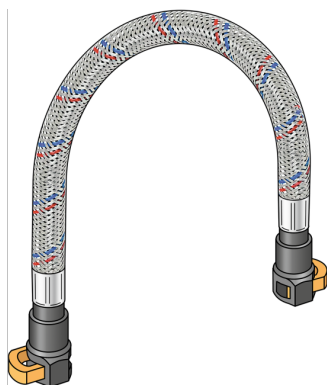

## KCS413 CLIMATEFIX quick-plug hose 12/2000

63568200

### Areas of application

Quick-plug hose for CLIMATEFIX ceiling sail, incl. EPDM sealing components, tensioning clip as a withdrawal barrier

Area of application: tmax 70°C/10 bar

ATTENTION: NOT FOR sanitation installations!

# Specifications

Product information	
VPE1	2,00 SA1
VPE2	20,00 KT1
L	2
weight	0,170 KGM
text	CLIMATEFIX quick-plug hose
INTRNR	40093200
main material group	CLIMATEFIX
material group	CLIMATEFIX fittings
code	KCS413