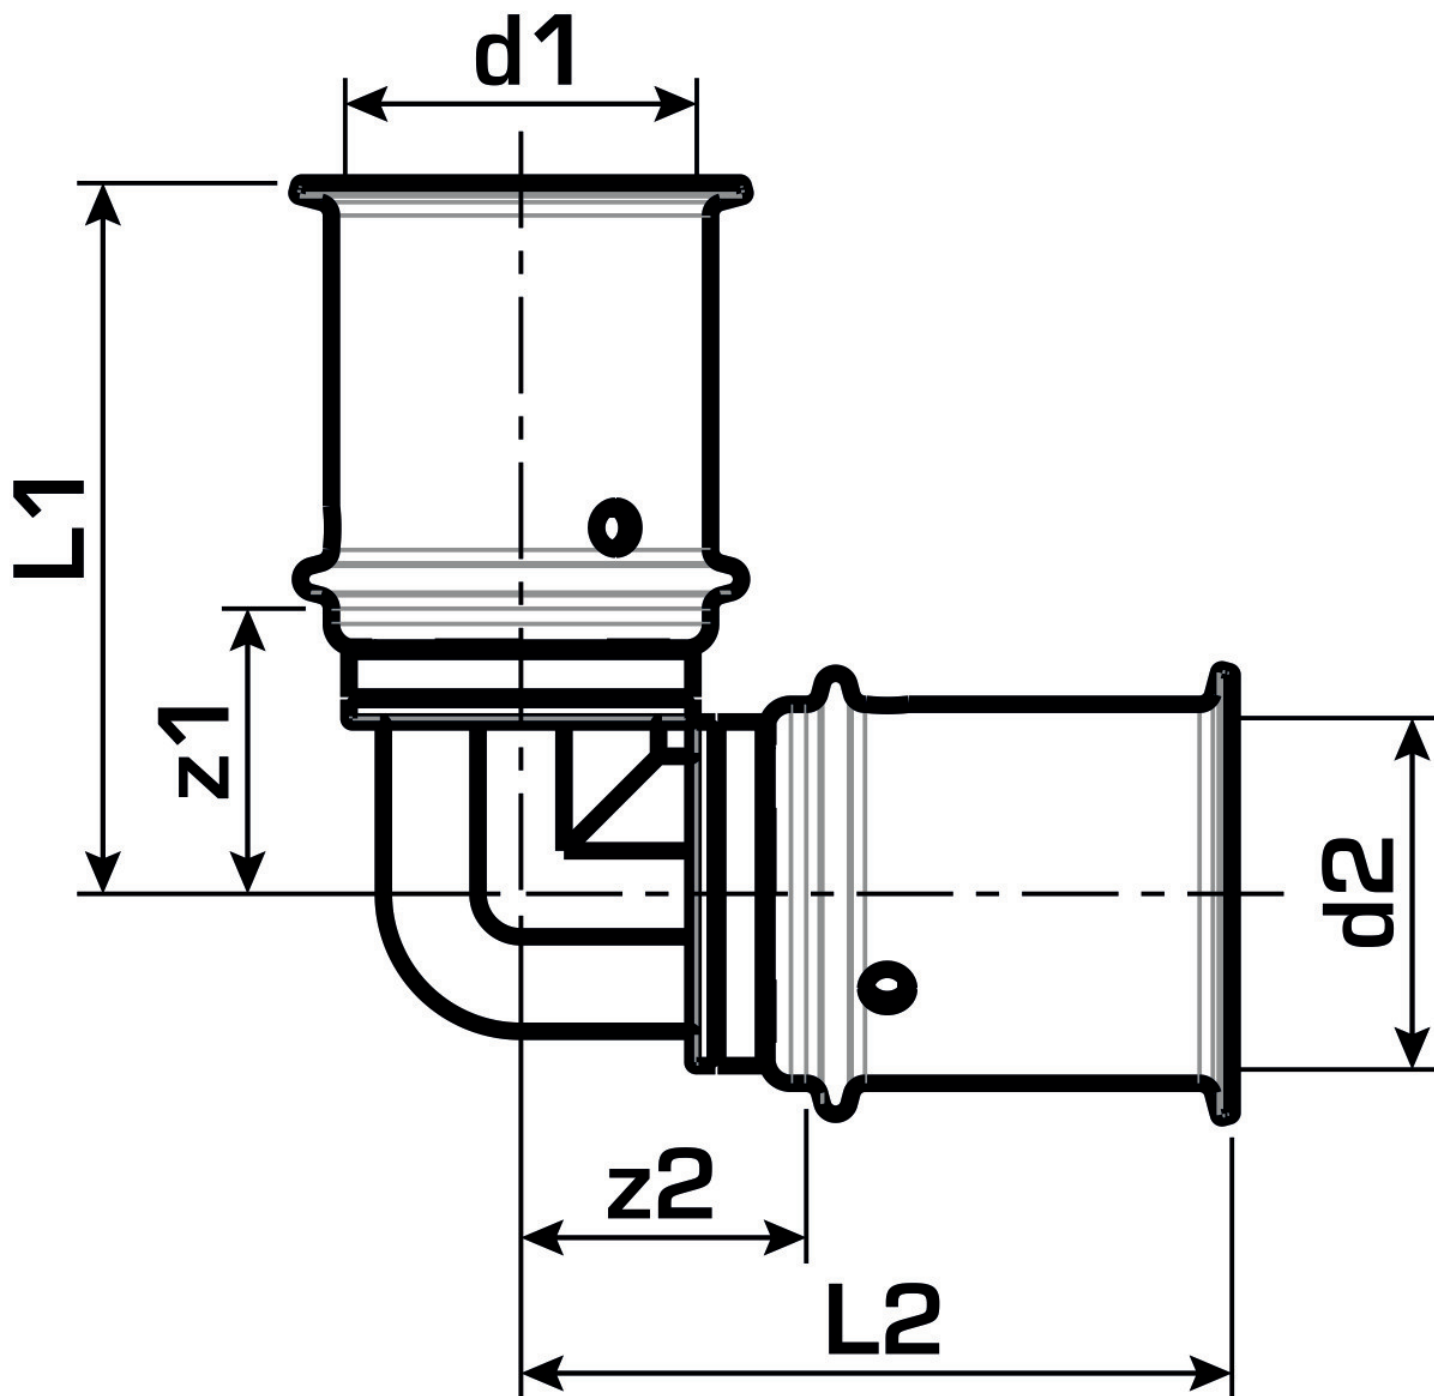

KELOX

KWX420W ?KELOX PPSU-W elbow 90° 16

77103BB0

Areas of application

?Press elbow 90° for changing direction with a minimal radius, made of PPSU (white), incl. support sleeves with O-rings and stainless steel press-fit sleeves

Approvals:

Specifications

Article information

port 1	Pressing socket
port 2	Pressing socket
execution	1-part
design	Knee
angle	90 °
press contour	U

Technical properties

maximum working pressure at 20 ° C	16 bar
------------------------------------	--------

Product information

VPE1	10,00 SA1
VPE2	200,00 KT1
weight	0,015 KGM
text	?KELOX PPSU-W elbow 90°
INTRNR	39174000
main material group	KELOX
material group	KELOX-PPSU plastic fittings
code	KWX420W

Art. No	label	d1 mm	d2 mm	L1 mm	L2 mm	z1 mm	z2 mm
77103BB0	16	16	16	39	39	15	15