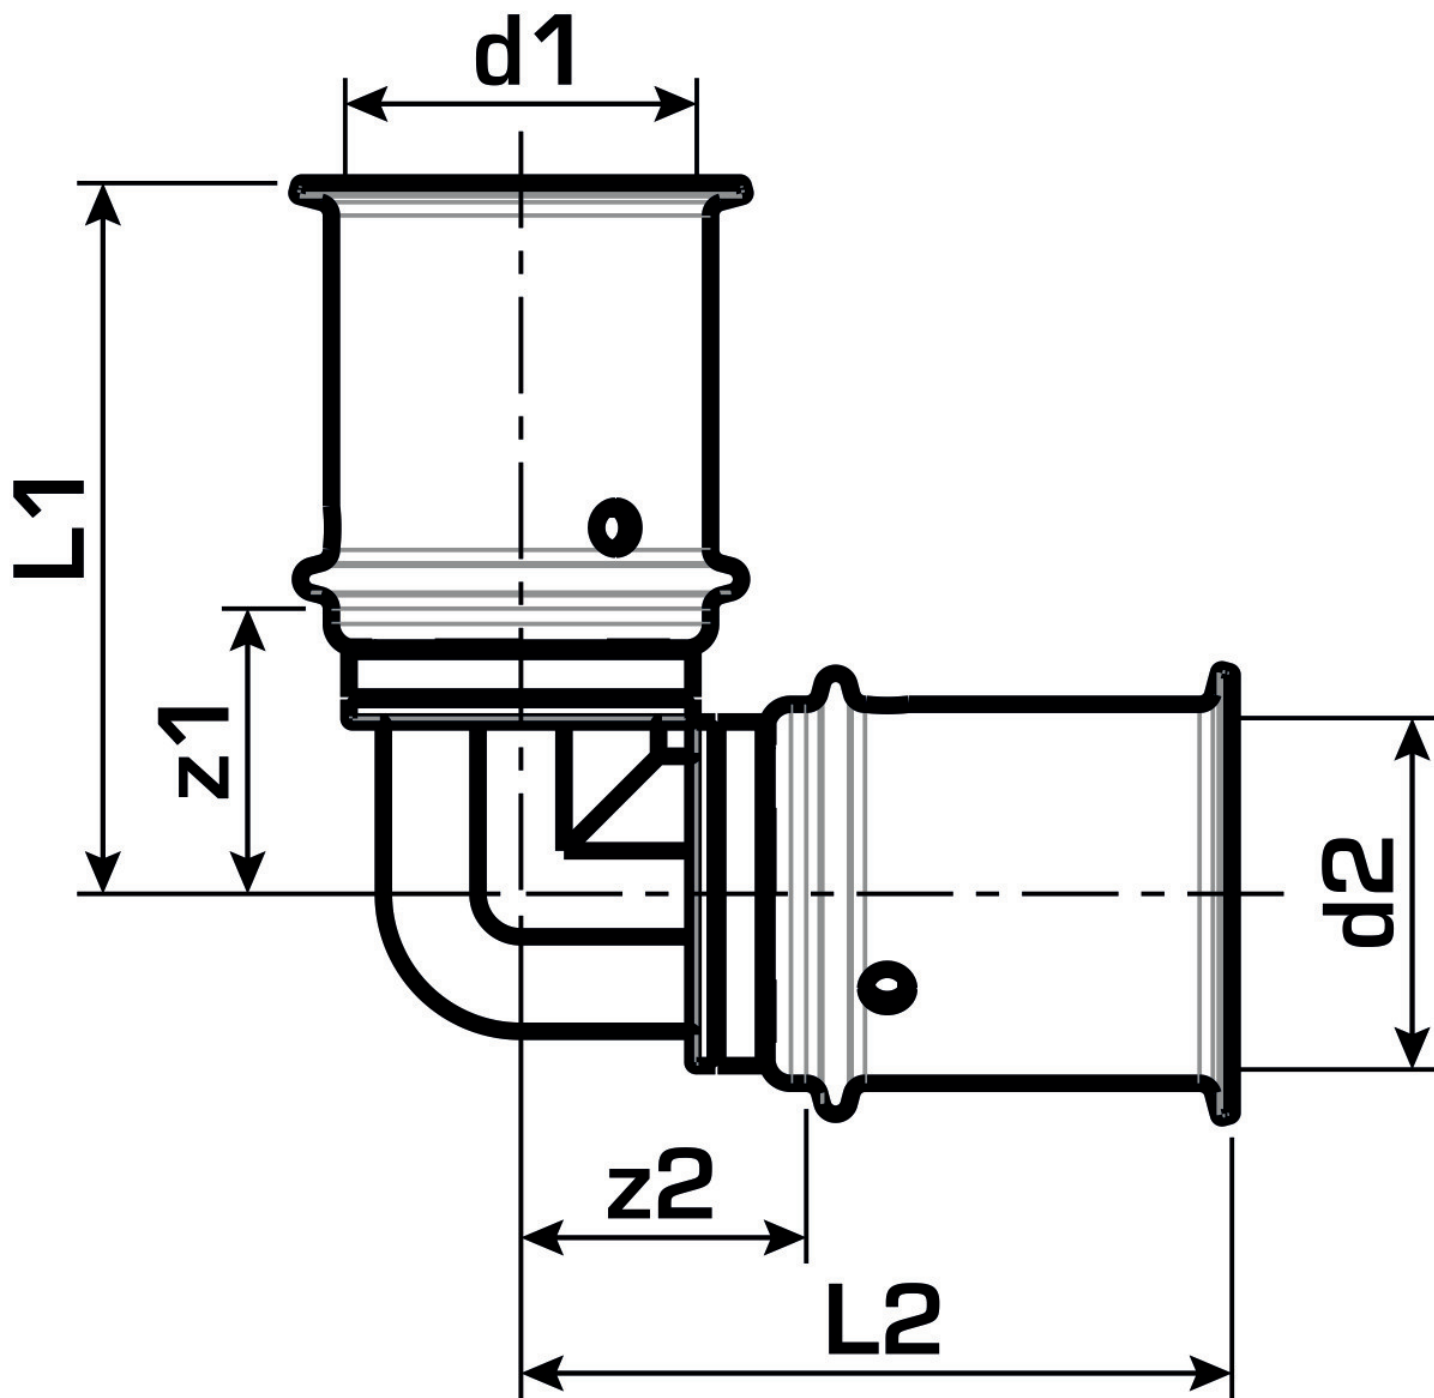

## Article information

port 1	Pressing socket
port 2	Pressing socket
execution	1-part
design	Knee
angle	90 °
press contour	U

## Product information

VPE1	10,00 SA1
VPE2	80,00 KT1
weight	0,054 KGM
text	?KELOX PPSU-W elbow 90°
INTRNR	39174000
main material group	KELOX
material group	KELOX-PPSU plastic fittings
code	KWX420W

Art. No	label	d1 mm	d2 mm	L1 mm	L2 mm	z1 mm	z2 mm
77103EE0	25	25	25	52	52	24	24