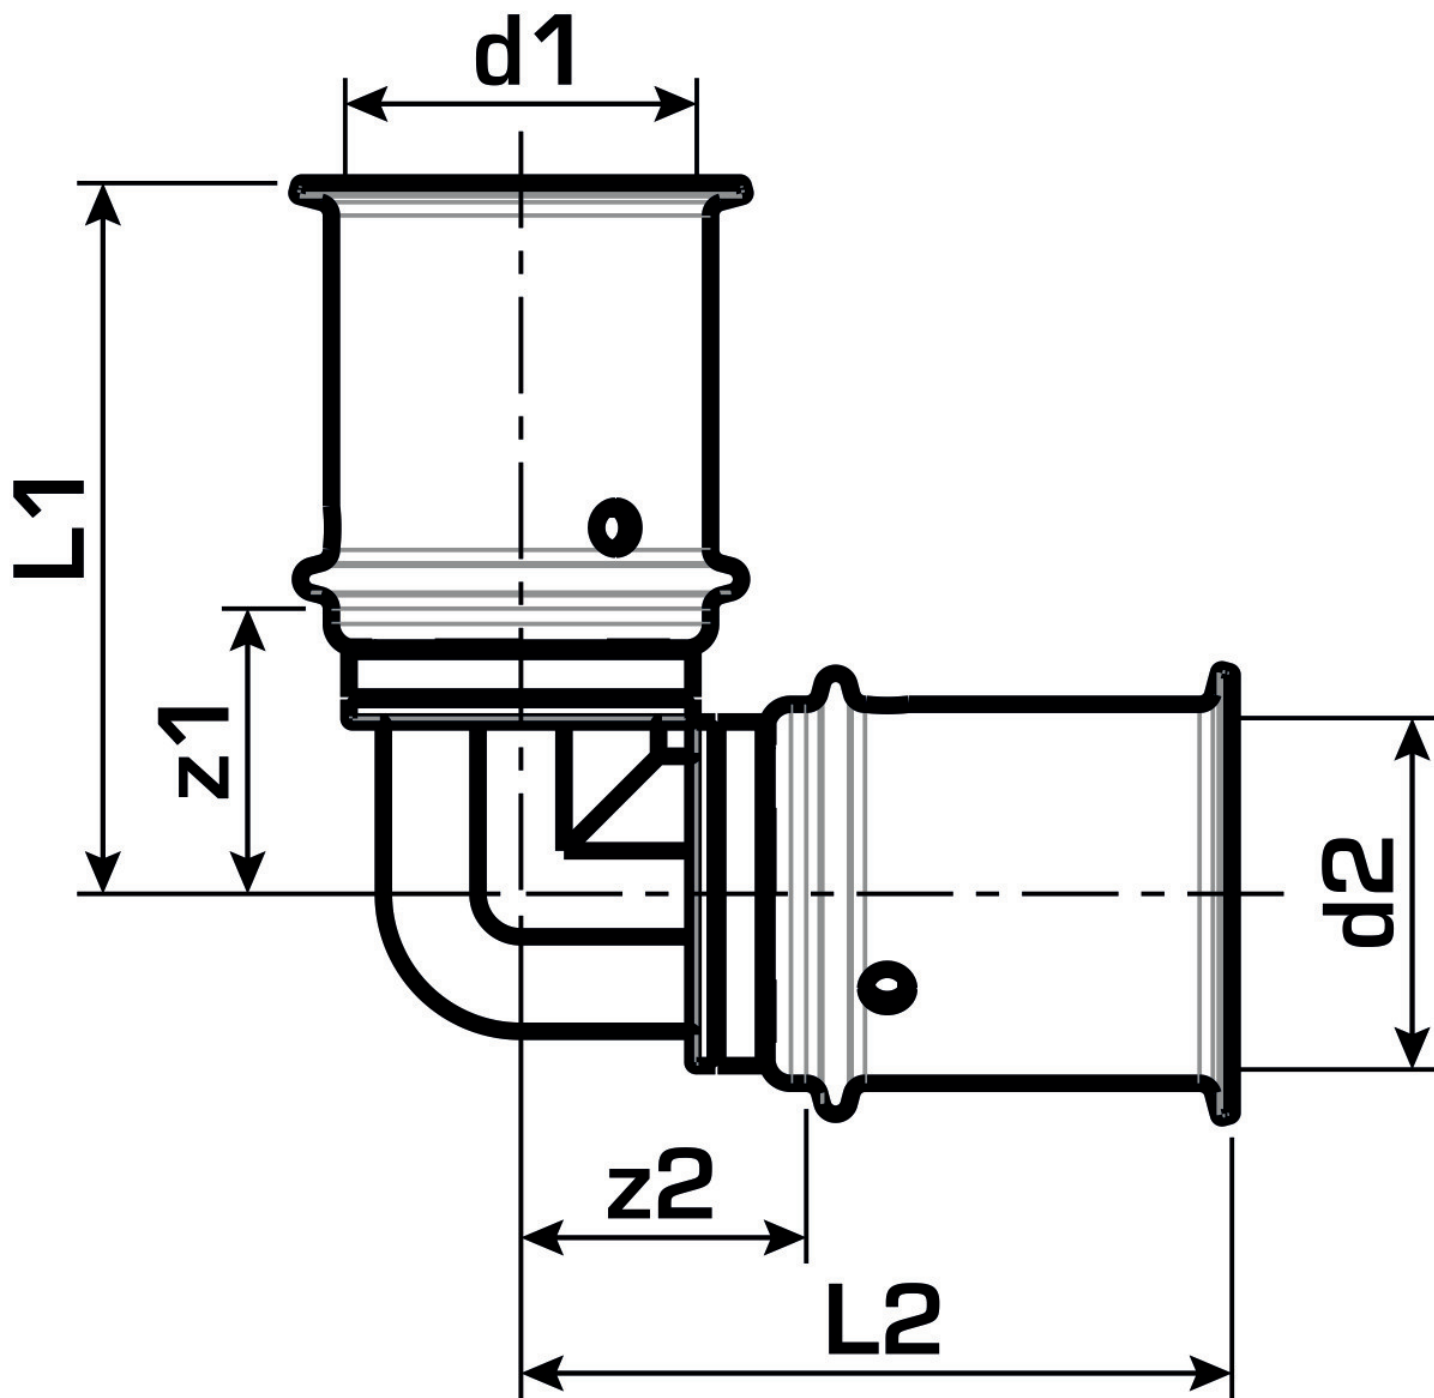

KELOX

KWX420W ?KELOX PPSU-W elbow 90° 40

77103GG0

Areas of application

?Press elbow 90° for changing direction with a minimal radius, made of PPSU (white), incl. support sleeves with O-rings and stainless steel press-fit sleeves

Approvals:

Specifications

Article information

port 1	Pressing socket
port 2	Pressing socket
execution	1-part
design	Knee
angle	90 °
press contour	U

Technical properties

maximum working pressure at 20 ° C	16 bar
------------------------------------	--------

Product information

VPE1	2,00 SA1
VPE2	30,00 KT1
weight	0,142 KGM
text	?KELOX PPSU-W elbow 90°
INTRNR	39174000
main material group	KELOX
material group	KELOX-PPSU plastic fittings
code	KWX420W

Art. No	label	d1 mm	d2 mm	L1 mm	L2 mm	z1 mm	z2 mm
77103GG0	40	40	40	72	72	32	32