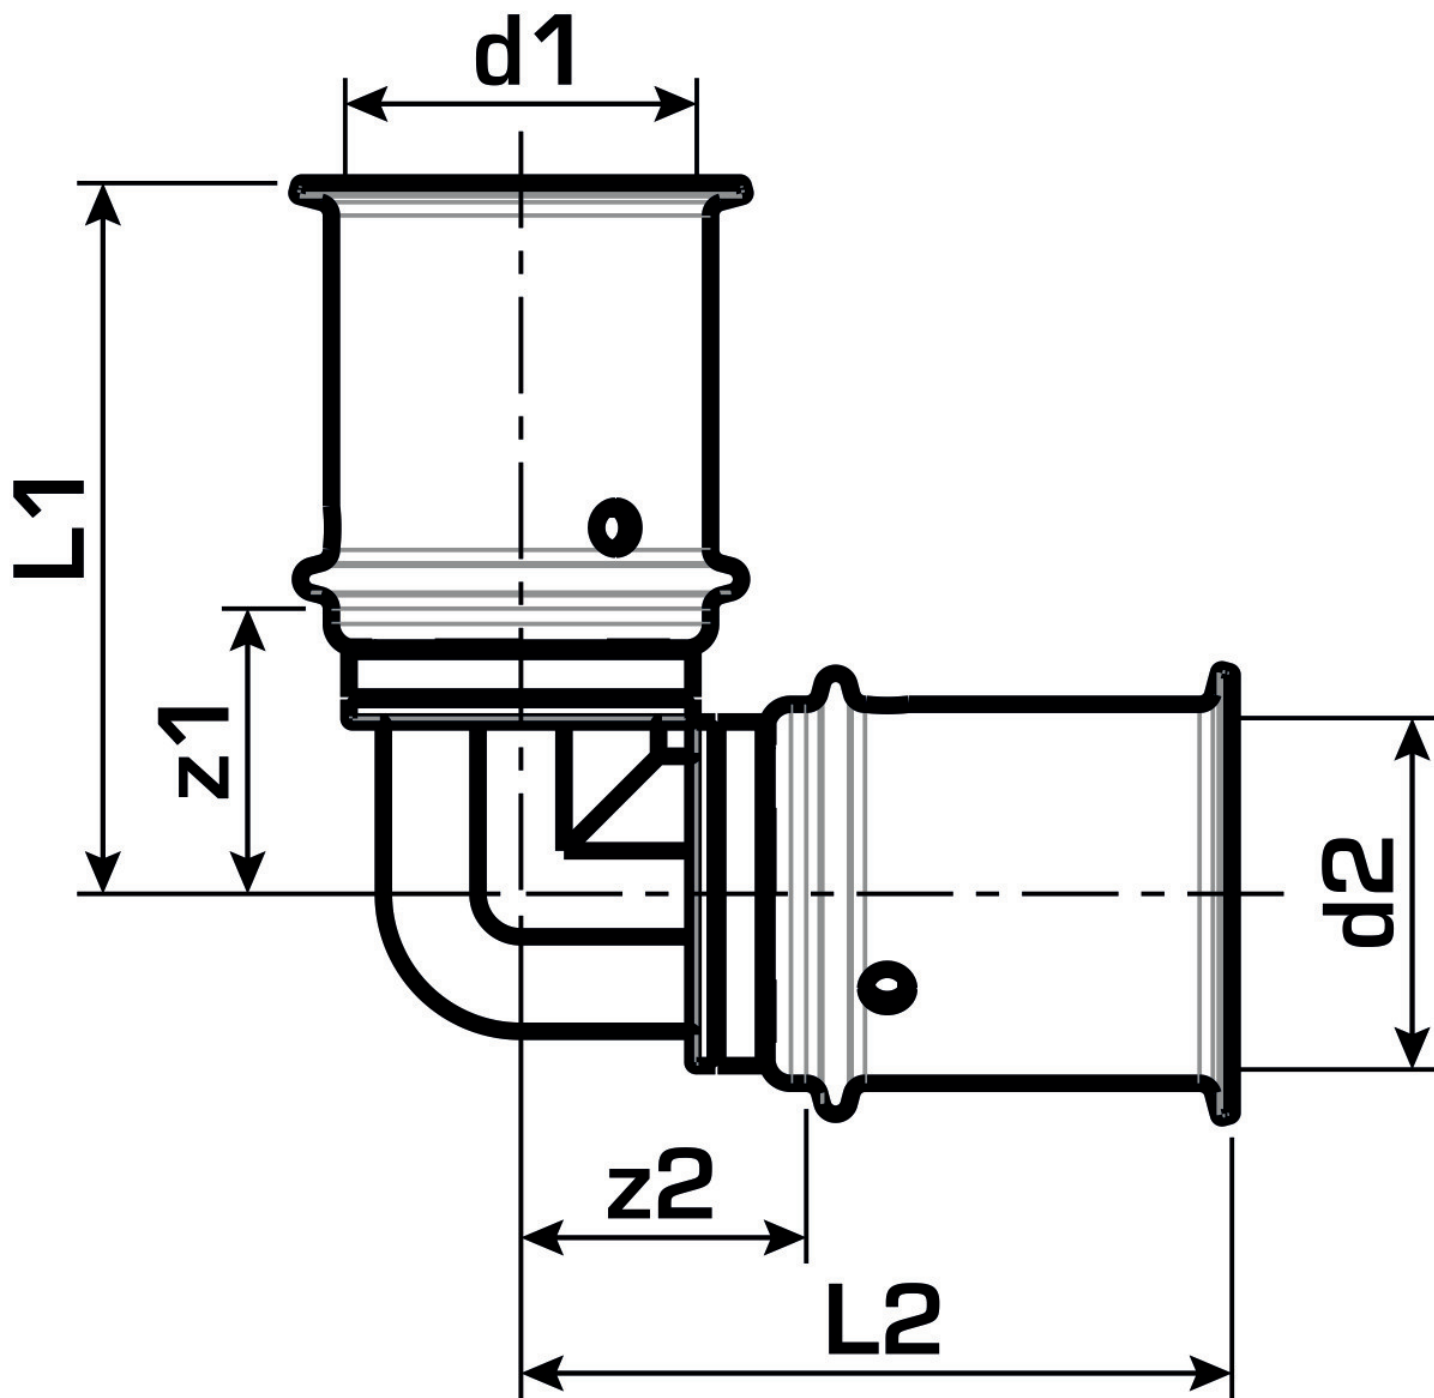

KELOX

KWX420W ?KELOX PPSU-W elbow 90° 63

77103110

Areas of application

?Press elbow 90° for changing direction with a minimal radius, made of PPSU (white), incl. support sleeves with O-rings and stainless steel press-fit sleeves

Approvals:

Specifications

Article information

port 1	Pressing socket
port 2	Pressing socket
execution	1-part
design	Knee
angle	90 °
press contour	U

Technical properties

maximum working pressure at 20 ° C	16 bar
------------------------------------	--------

Product information

VPE1	1,00 SA1
VPE2	8,00 KT1
weight	0,206 KGM
text	?KELOX PPSU-W elbow 90°
INTRNR	39174000
main material group	KELOX
material group	KELOX-PPSU plastic fittings
code	KWX420W

Art. No	label	d1 mm	d2 mm	L1 mm	L2 mm	z1 mm	z2 mm
77103110	63	50	50	77	77	37	37