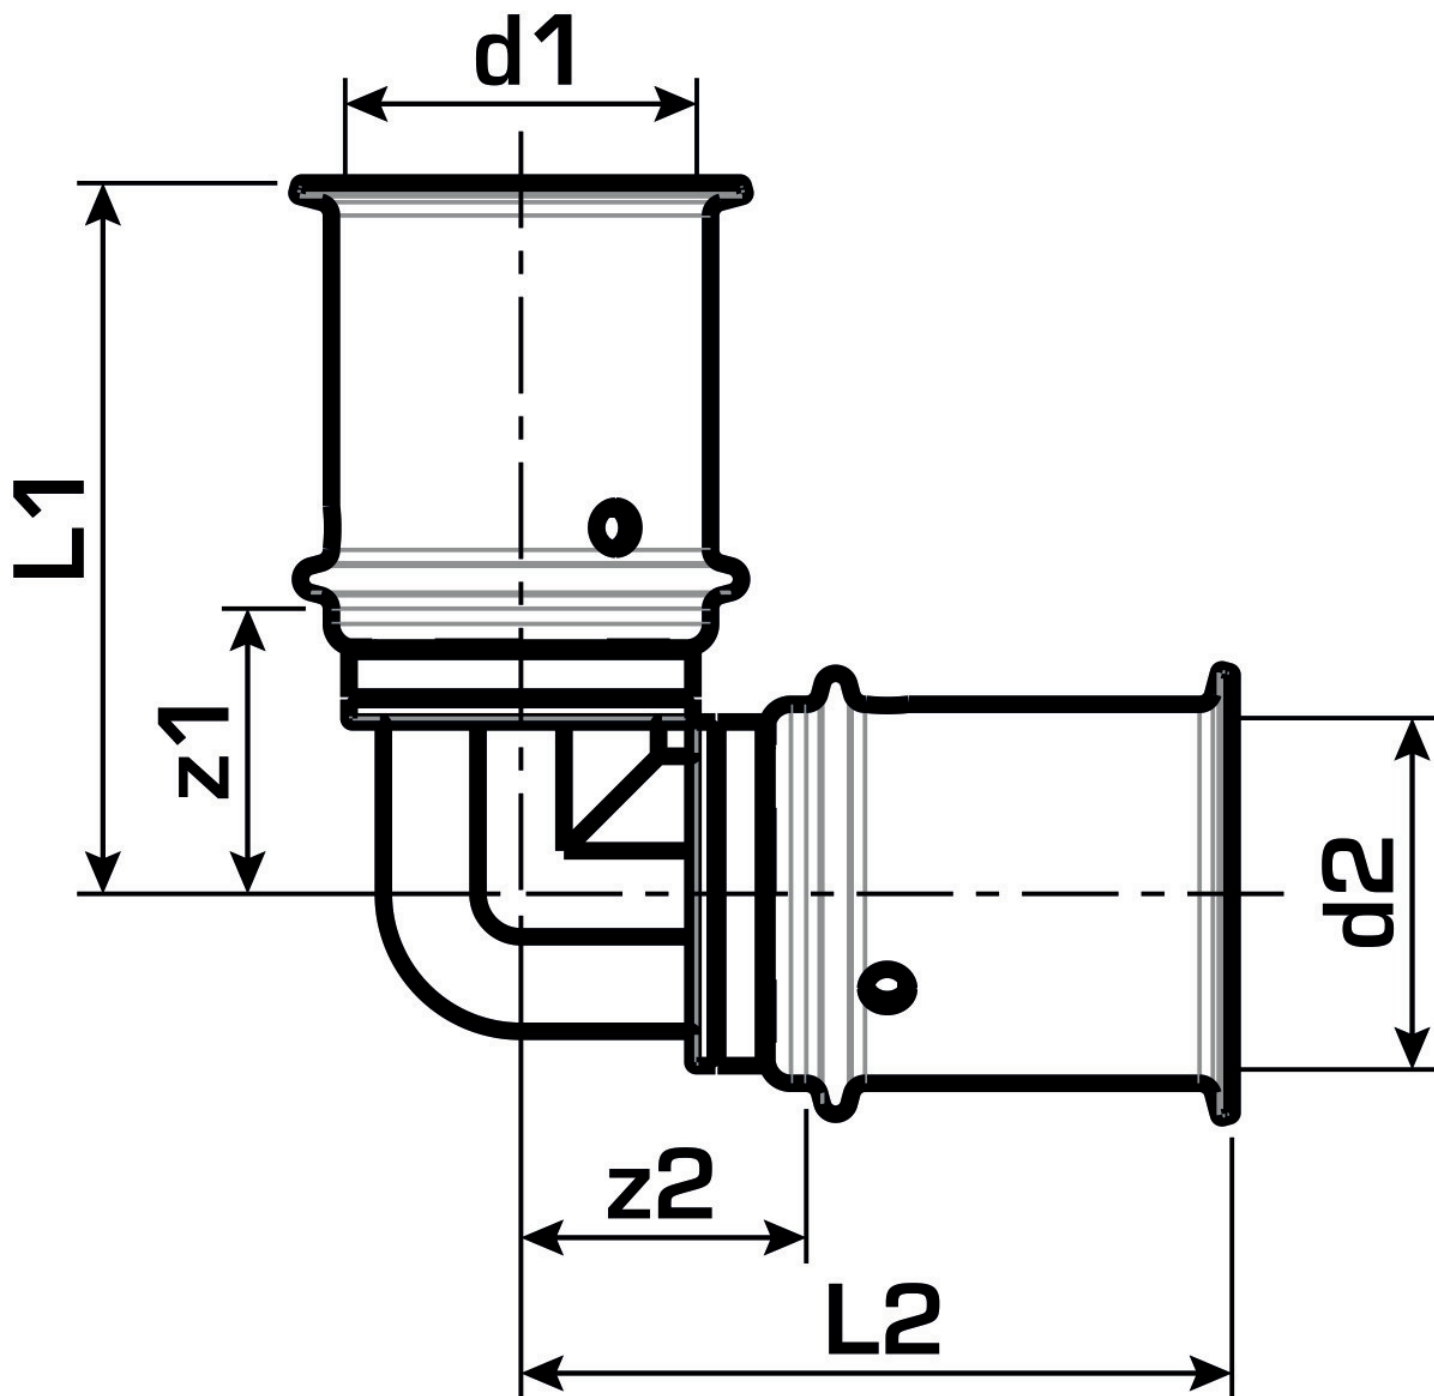

KELOX

KWX420W ?KELOX PPSU-W elbow 90° 63

77103110

Areas of application

?Press elbow 90° for changing direction with a minimal radius, made of PPSU (white), incl. support sleeves with O-rings and stainless steel press-fit sleeves

Approvals:

Specifications

Article information

port 1	Pressing socket
port 2	Pressing socket
execution	1-part
design	Knee
angle	90 °
press contour	U

Technical properties

maximum working pressure at 20 ° C	16 bar
------------------------------------	--------

Product information

VPE1	1,00 SA1
VPE2	8,00 KT1
weight	0,206 KGM
text	?KELOX PPSU-W elbow 90°
INTRNR	39174000
main material group	KELOX
material group	KELOX-PPSU plastic fittings
code	KWX420W

Art. No	label	d1 mm	d2 mm	L1 mm	L2 mm	z1 mm	z2 mm
77103110	63	50	50	77	77	37	37