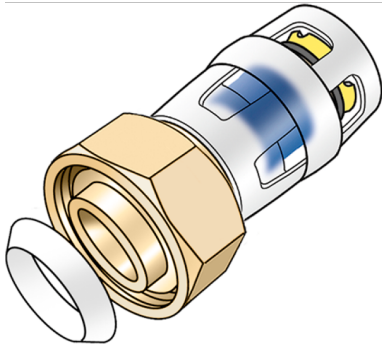

# KMP455K KELOX-PROTEC union with female thread and wedge seal Seal 3/4"

73204004

## Areas of application

Plug-in screw fitting with female thread for connecting to fittings, or threaded nipples made of dezincification-resistant brass (DZR), incl. push-on sleeve made of transparent polyamide, O rings, withdrawal barriers and protector ring as insertion locking device, incl. wedge seal

## Product information

**VPE1** 10,00 SA1

**VPE2** 200,00 KT1

**weight** 0,001 KGM

**text** KELOX-PROTEC union with female thread and wedge seal

**INTRNR** 74122000

**main material group** KELOX

**material group** KELOX-PROtec pushfittings