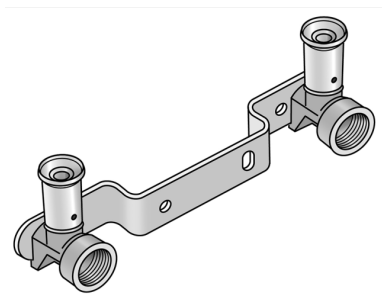

KELOX

KMU485K ?KELOX-ULTRAX connection set,
shortened 16x1/2" 15cm

74268B02

Areas of application

KELOX connection set with KMU480K wall bracket fitting 90° with metal bar of galvanised steel,
alignment of wall bracket fittings adjustable.

DO NOT screw in threaded pipes and malleable cast iron fittings!

Specifications

Article information

port 1	Pressmuffe
execution	Doppel Brücke

Product information

VPE1	1,00 SA1
VPE2	20,00 KT1
weight	0,370 KGM
text	?KELOX-ULTRAX connection set, shortened
INTRNR	74122000
main material group	KELOX
material group	KELOX-ULTRAX metal fittings
code	KMU485K