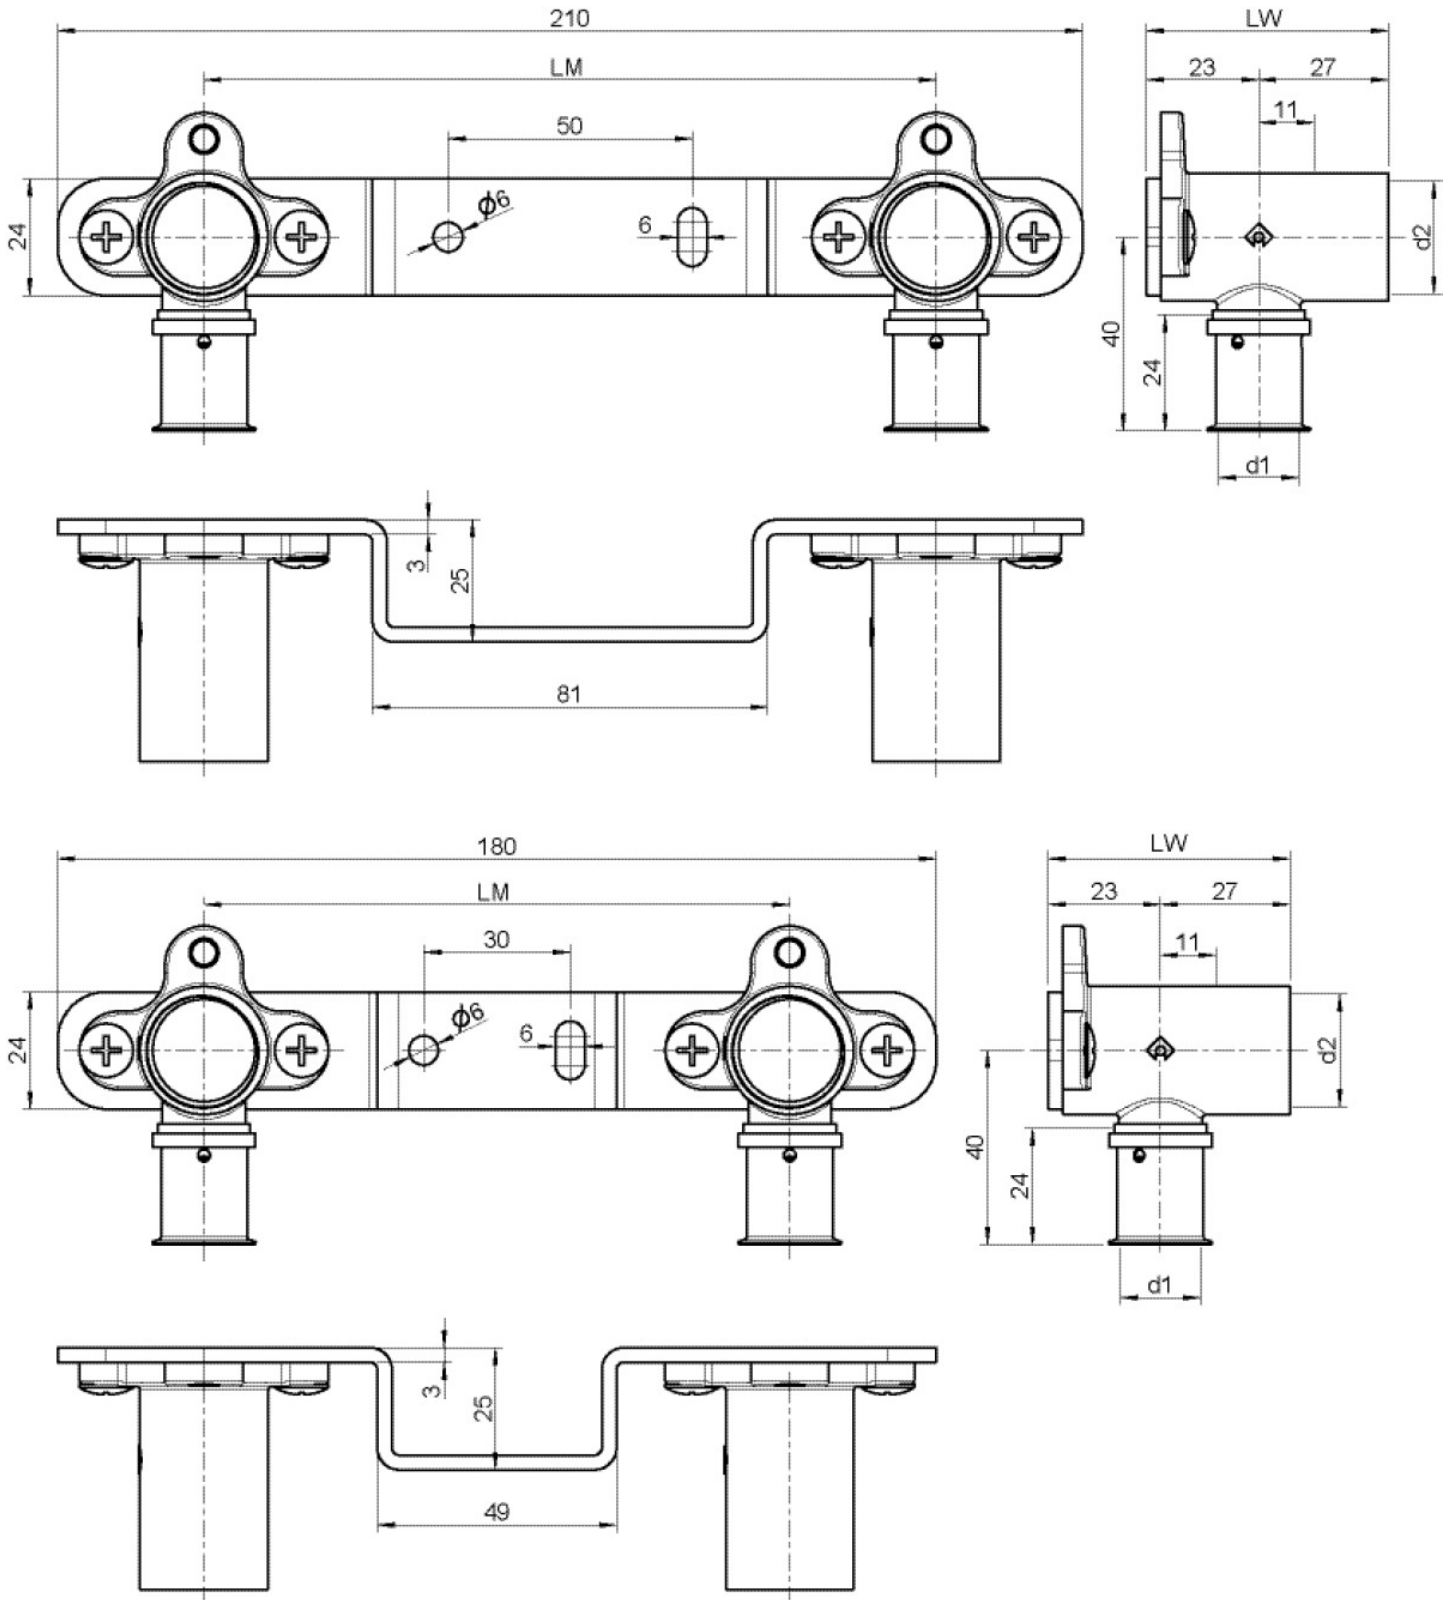

KELOX

KMU485K ?KELOX-ULTRAX connection set,
shortened 16x1/2" 15cm

74268B02

Areas of application

KELOX connection set with KMU480K wall bracket fitting 90° with metal bar of galvanised steel,
alignment of wall bracket fittings adjustable.

DO NOT screw in threaded pipes and malleable cast iron fittings!

Specifications

Article information

port 1	Pressmuffe
execution	Doppel Brücke

Product information

VPE1	1,00 SA1
VPE2	20,00 KT1
weight	0,370 KGM
text	?KELOX-ULTRAX connection set, shortened
INTRNR	74122000
main material group	KELOX
material group	KELOX-ULTRAX metal fittings
code	KMU485K

Art. No	label	d1 mm
74268B02	16x1/2" 15cm	16

KE KELIT GmbH

A 4020 Linz, Ignaz-Mayer-Straße 17, Austria, Europe

PHONE +43 (0) 50 779 **E-MAIL** office@kekelit.com

www.kekelit.com