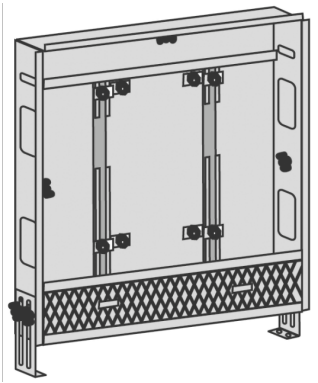

# KELOX<sub>FB</sub>

KM570 KELOX universal manifold cabinet body 9-12 L: 840mm

9000700

## Areas of application

?Sendzimir-galvanised sheet metal cabinet can be connected from below or at the side; height-adjustable feet; surface-or flush-mounted visible part can be retrofitted. Number of manifold outlets matched to KM590E and KMP590M KELOX FB manifold plaster trim element below cabinet, Width: max. 120mm  
Cabinet depth: 75mm  
Installation height: 600mm above finished floor

# Specifications

| Product information |                                       |
|---------------------|---------------------------------------|
| VPE1                | 1,00 KT1                              |
| VPE2                | 31,00 PAL                             |
| weight              | 9,700 KGM                             |
| text                | KELOX universal manifold cabinet body |
| INTRNR              | 84818099                              |
| code                | KM570                                 |