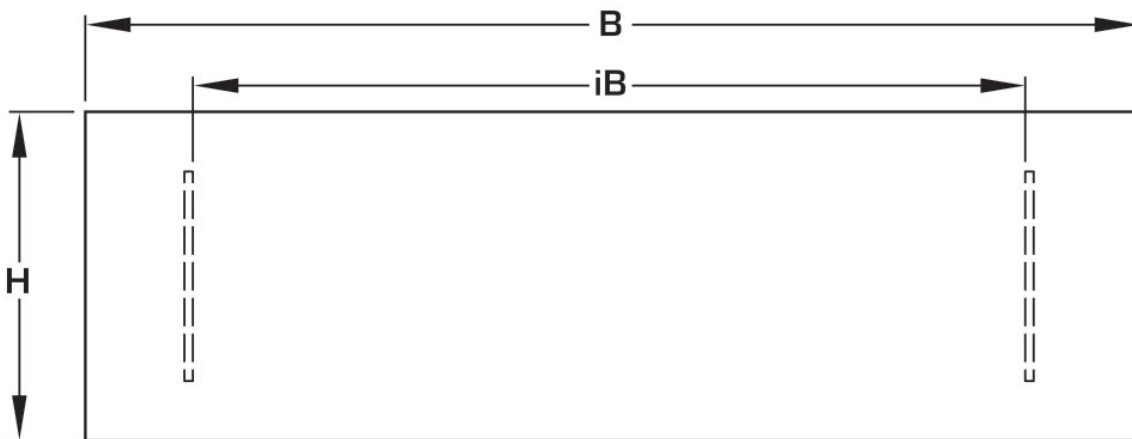

KELOX^{FB}

KM571 KELOX flush-mounted visible part 1-4 L:
530mm

9000550

Areas of application

?Sendzimir-galvanised lockable front door and frame, powder-coated, can be retrofitted with cylinder lock

Colour: White (RAL 9016)

Height: 530mm

Specifications

Article information

colour 9010

Product information

VPE1 1,00 KT1

VPE2 114,00 PAL

weight 3,300 KGM

text KELOX flush-mounted visible part

INTRNR 84818099

code KM571

Symbolgrafik UP-Sichtteil

Symbolgrafik Sichtblende

Art. No	label	t mm
9000550	1-4 L: 530mm	20

KE KELIT GmbH

A 4020 Linz, Ignaz-Mayer-Straße 17, Austria, Europe