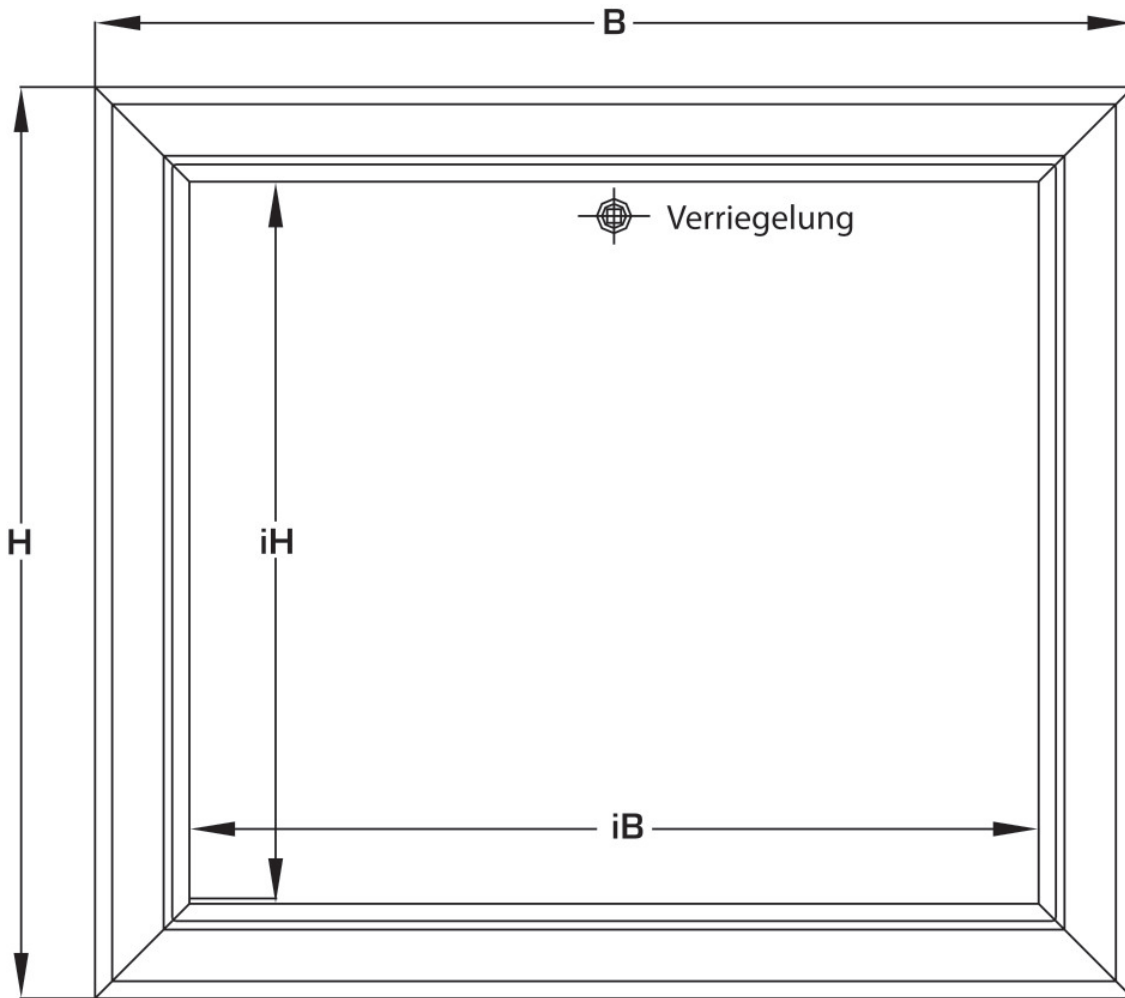

KELOX^{FB}

KM571 KELOX flush-mounted visible part 1-4 L:
530mm

9000550

Areas of application

?Sendzimir-galvanised lockable front door and frame, powder-coated, can be retrofitted with cylinder lock

Colour: White (RAL 9016)

Height: 530mm

Specifications

Article information

colour 9010

Product information

VPE1 1,00 KT1

VPE2 114,00 PAL

weight 3,300 KGM

text KELOX flush-mounted visible part

INTRNR 84818099

code KM571

Symbolgrafik UP-Sichtteil

Symbolgrafik Sichtblende

Art. No	label	t mm
9000550	1-4 L: 530mm	20

KE KELIT GmbH

A 4020 Linz, Ignaz-Mayer-Straße 17, Austria, Europe