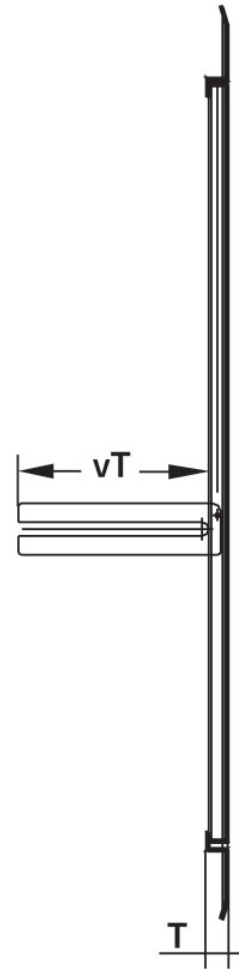

KELOX^{FB}

KM571 KELOX flush-mounted visible part 1-4 L:
530mm

9000550

Areas of application

?Sendzimir-galvanised lockable front door and frame, powder-coated, can be retrofitted with cylinder lock

Colour: White (RAL 9016)

Height: 530mm

Specifications

Article information

colour 9010

Product information

VPE1 1,00 KT1

VPE2 114,00 PAL

weight 3,300 KGM

text KELOX flush-mounted visible part

INTRNR 84818099

code KM571

Symbolgrafik UP-Sichtteil

Symbolgrafik Sichtblende

Art. No	label	t mm
9000550	1-4 L: 530mm	20

KE KELIT GmbH

A 4020 Linz, Ignaz-Mayer-Straße 17, Austria, Europe