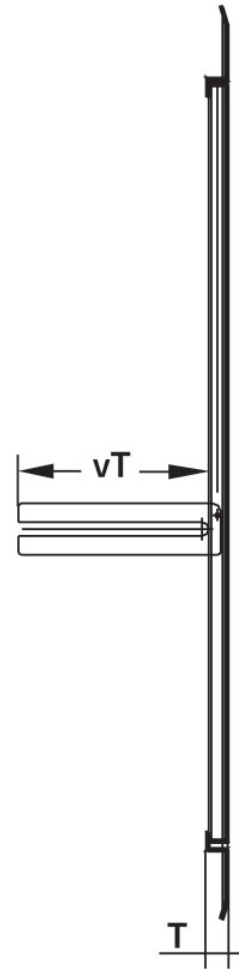

# KELOX<sup>FB</sup>

KM571 KELOX flush-mounted visible part 5-8 L:  
760mm

9000650

## Areas of application

?Sendzimir-galvanised lockable front door and frame, powder-coated, can be retrofitted with cylinder lock

Colour: White (RAL 9016)

Height: 530mm

## Article information

**colour** 9010

## Product information

**VPE1** 1,00 KT1

**VPE2** 86,00 PAL

**weight** 4,600 KGM

**text** KELOX flush-mounted visible part

**INTRNR** 84818099

**code** KM571

Symbolgrafik UP-Sichtteil