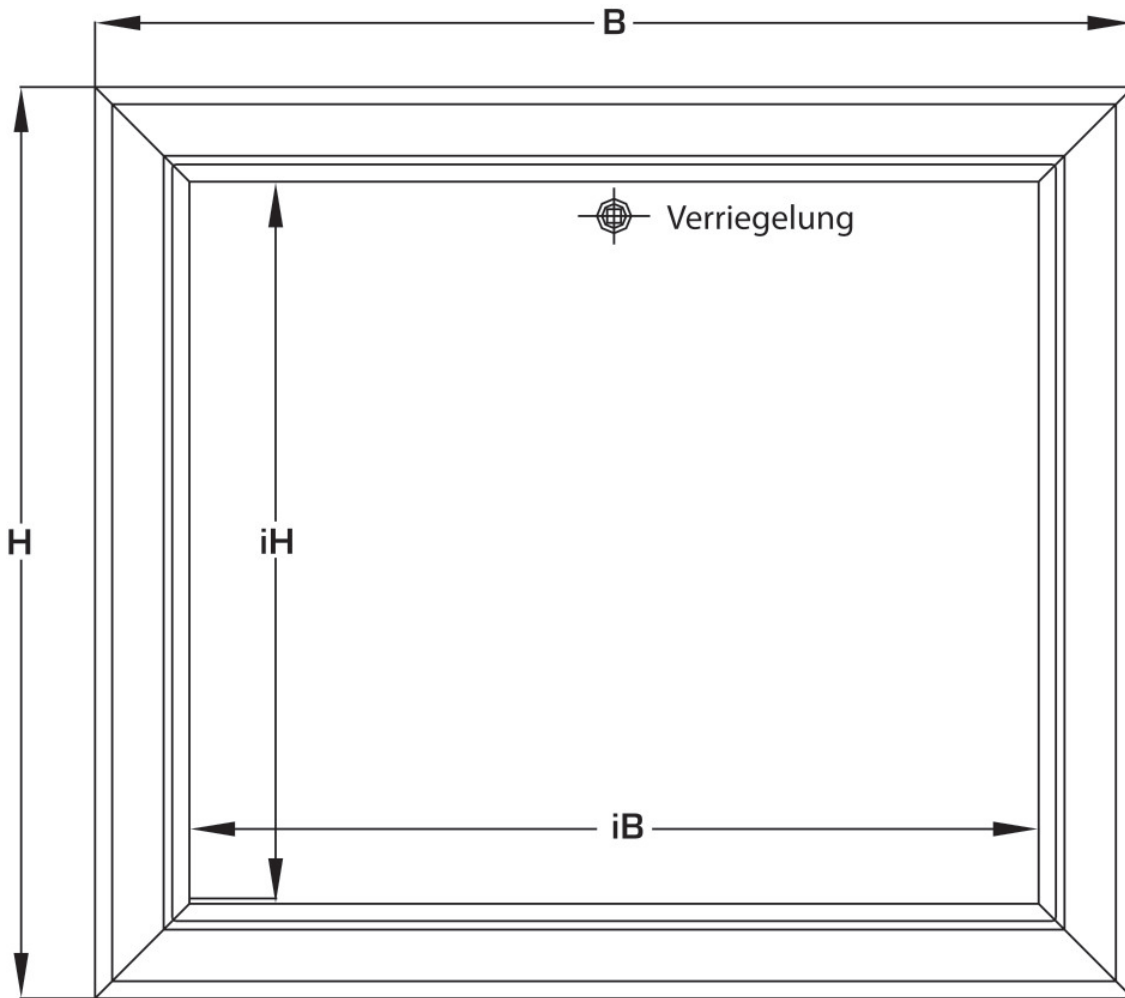

KELOX^{FB}

KM571 KELOX flush-mounted visible part Special size L: 1220mm

9000850

Areas of application

?Sendzimir-galvanised lockable front door and frame, powder-coated, can be retrofitted with cylinder lock

Colour: White (RAL 9016)

Height: 530mm

Specifications

Article information

colour 9010

Product information

VPE1 1,00 KT1

weight 10,200 KGM

text KELOX flush-mounted visible part

INTRNR 84818099

code KM571

Symbolgrafik UP-Sichtteil

Symbolgrafik Sichtblende

Art. No	label	t mm
9000850	Special size L: 1220mm	20

KE KELIT GmbH

A 4020 Linz, Ignaz-Mayer-Straße 17, Austria, Europe