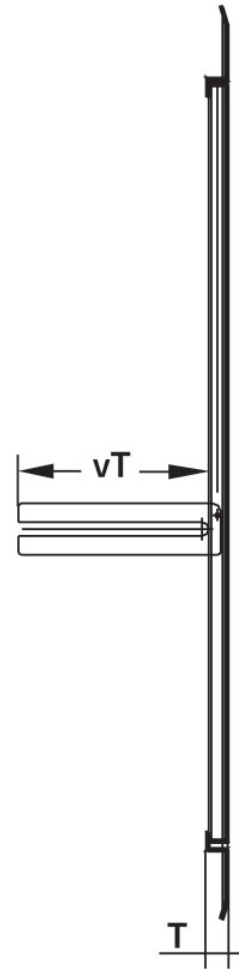

KELOX^{FB}

KM571 KELOX flush-mounted visible part Special size L: 1220mm

9000850

Areas of application

?Sendzimir-galvanised lockable front door and frame, powder-coated, can be retrofitted with cylinder lock

Colour: White (RAL 9016)

Height: 530mm

Specifications

Article information

colour 9010

Product information

VPE1 1,00 KT1

weight 10,200 KGM

text KELOX flush-mounted visible part

INTRNR 84818099

code KM571

Symbolgrafik UP-Sichtteil

Symbolgrafik Sichtblende

Art. No	label	t mm
9000850	Special size L: 1220mm	20

KE KELIT GmbH

A 4020 Linz, Ignaz-Mayer-Straße 17, Austria, Europe