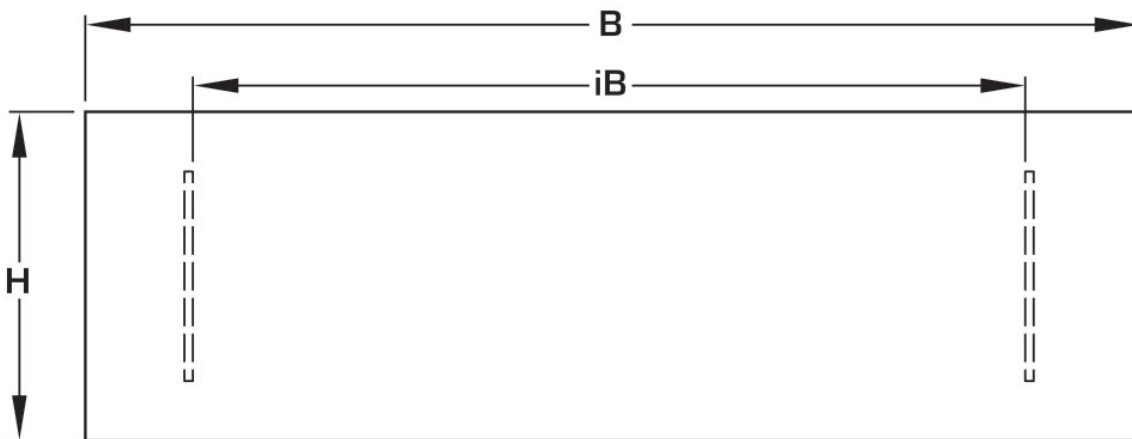

KELOX^{FB}

KM571 KELOX flush-mounted visible part Special size L: 1220mm

9000850

Areas of application

?Sendzimir-galvanised lockable front door and frame, powder-coated, can be retrofitted with cylinder lock

Colour: White (RAL 9016)

Height: 530mm

Specifications

Article information

colour 9010

Product information

VPE1 1,00 KT1

weight 10,200 KGM

text KELOX flush-mounted visible part

INTRNR 84818099

code KM571

Symbolgrafik UP-Sichtteil

Symbolgrafik Sichtblende

Art. No	label	t mm
9000850	Special size L: 1220mm	20

KE KELIT GmbH

A 4020 Linz, Ignaz-Mayer-Straße 17, Austria, Europe