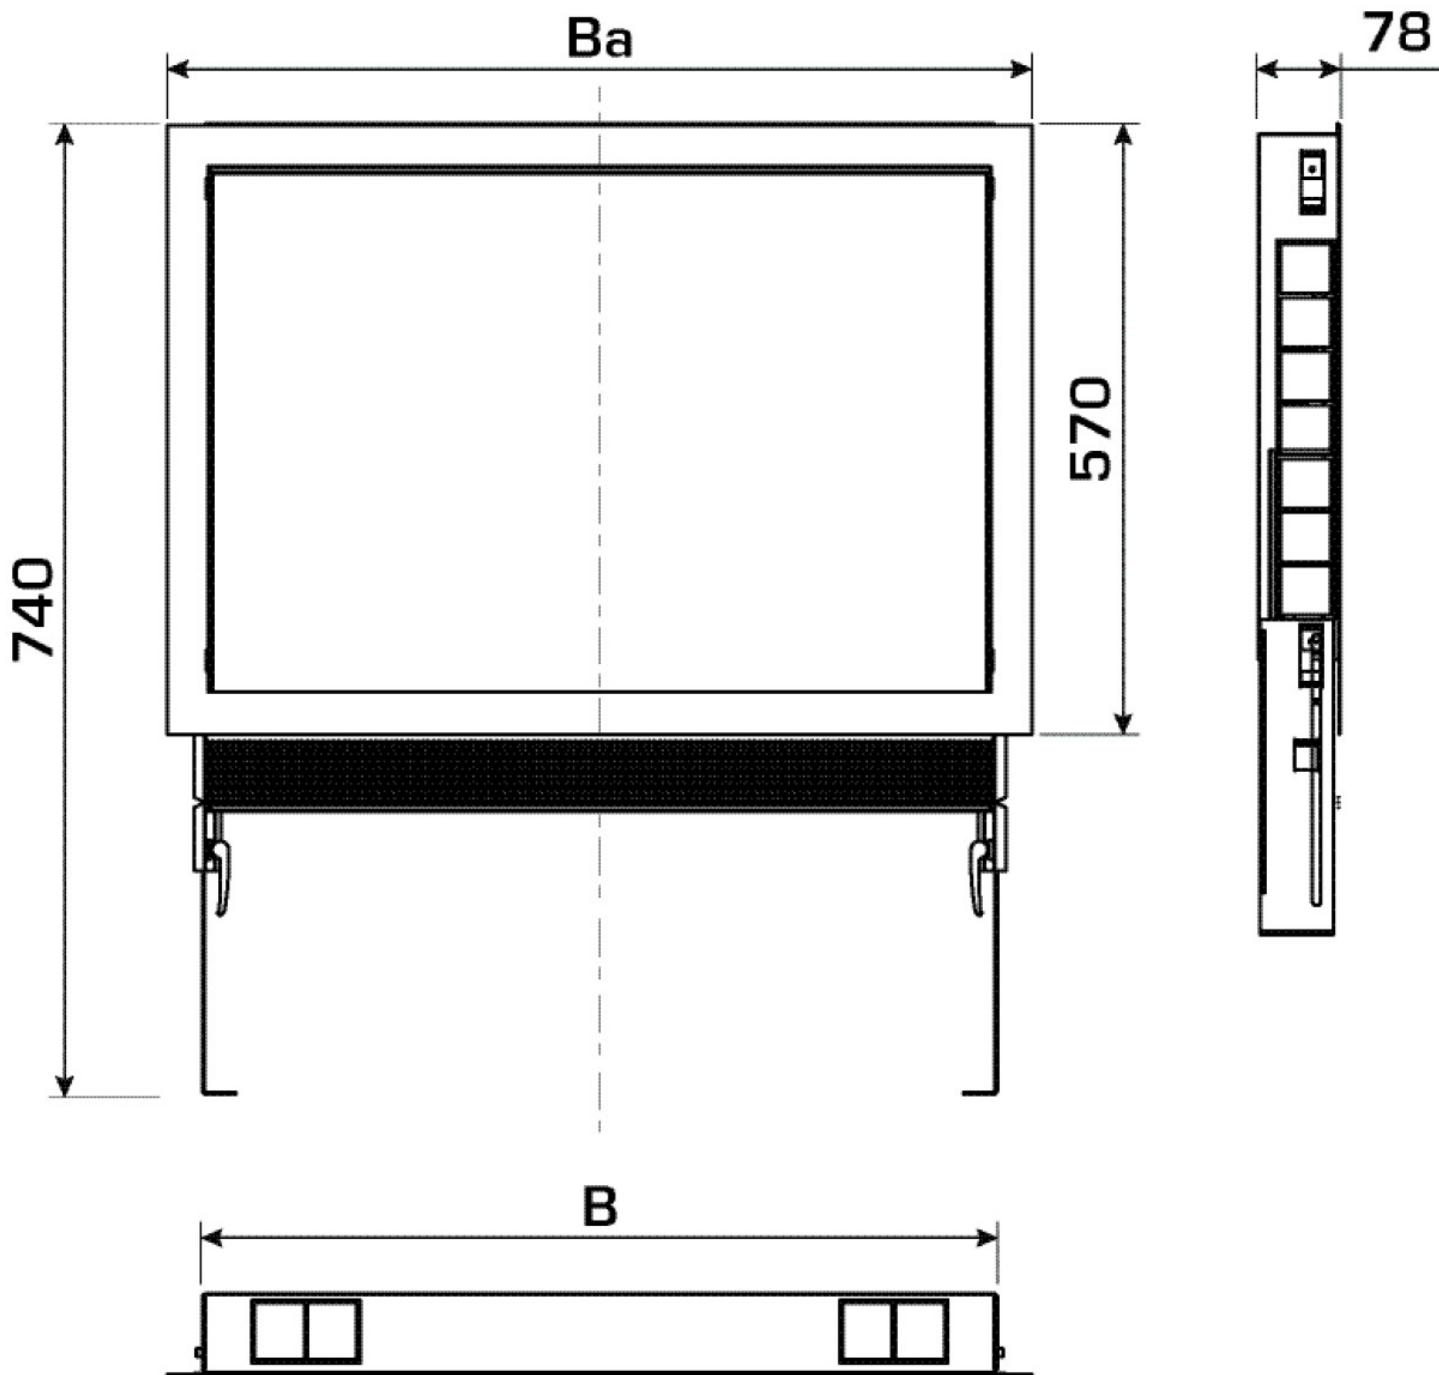

KELOX_{FB}

KM576 KELOX flush-mounted manifold cabinet
with metal cover 1-4 L: 550mm SET

9003200

Areas of application

?Galvanised universal sheet metal cabinet (1mm), can be connected from below or at the side, height-adjustable feet with special length up to 32cm raised floor, plaster trim element below cabinet, including plaster net and plaster protection for inside the cabinet protruding on the plaster trim element, including manifold brackets, galvanised lockable front doors and frame, powder-coated. Space for straight or 90° connection sets KM593E. Number of manifold outlets matched to KMU590E, KMP590E, KMP590Z and KMP590D FB stainless steel manifolds!

Colour: white (RAL 9016)

Cabinet depth: 75mm

Installation height: 630mm above finished floor

KE KELIT GmbH

A 4020 Linz, Ignaz-Mayer-Straße 17, Austria, Europe

PHONE +43 (0) 50 779 **E-MAIL** office@kekelit.com

www.kekelit.com

Specifications

Article information

colour 9016

Product information

VPE1 1,00 KT1

VPE2 20,00 PAL

weight 9,700 KGM

text KELOX flush-mounted manifold cabinet with metal cover

INTRNR 84818099

code KM576

Art. No	label	t mm
9003200	1-4 L: 550mm SET	78