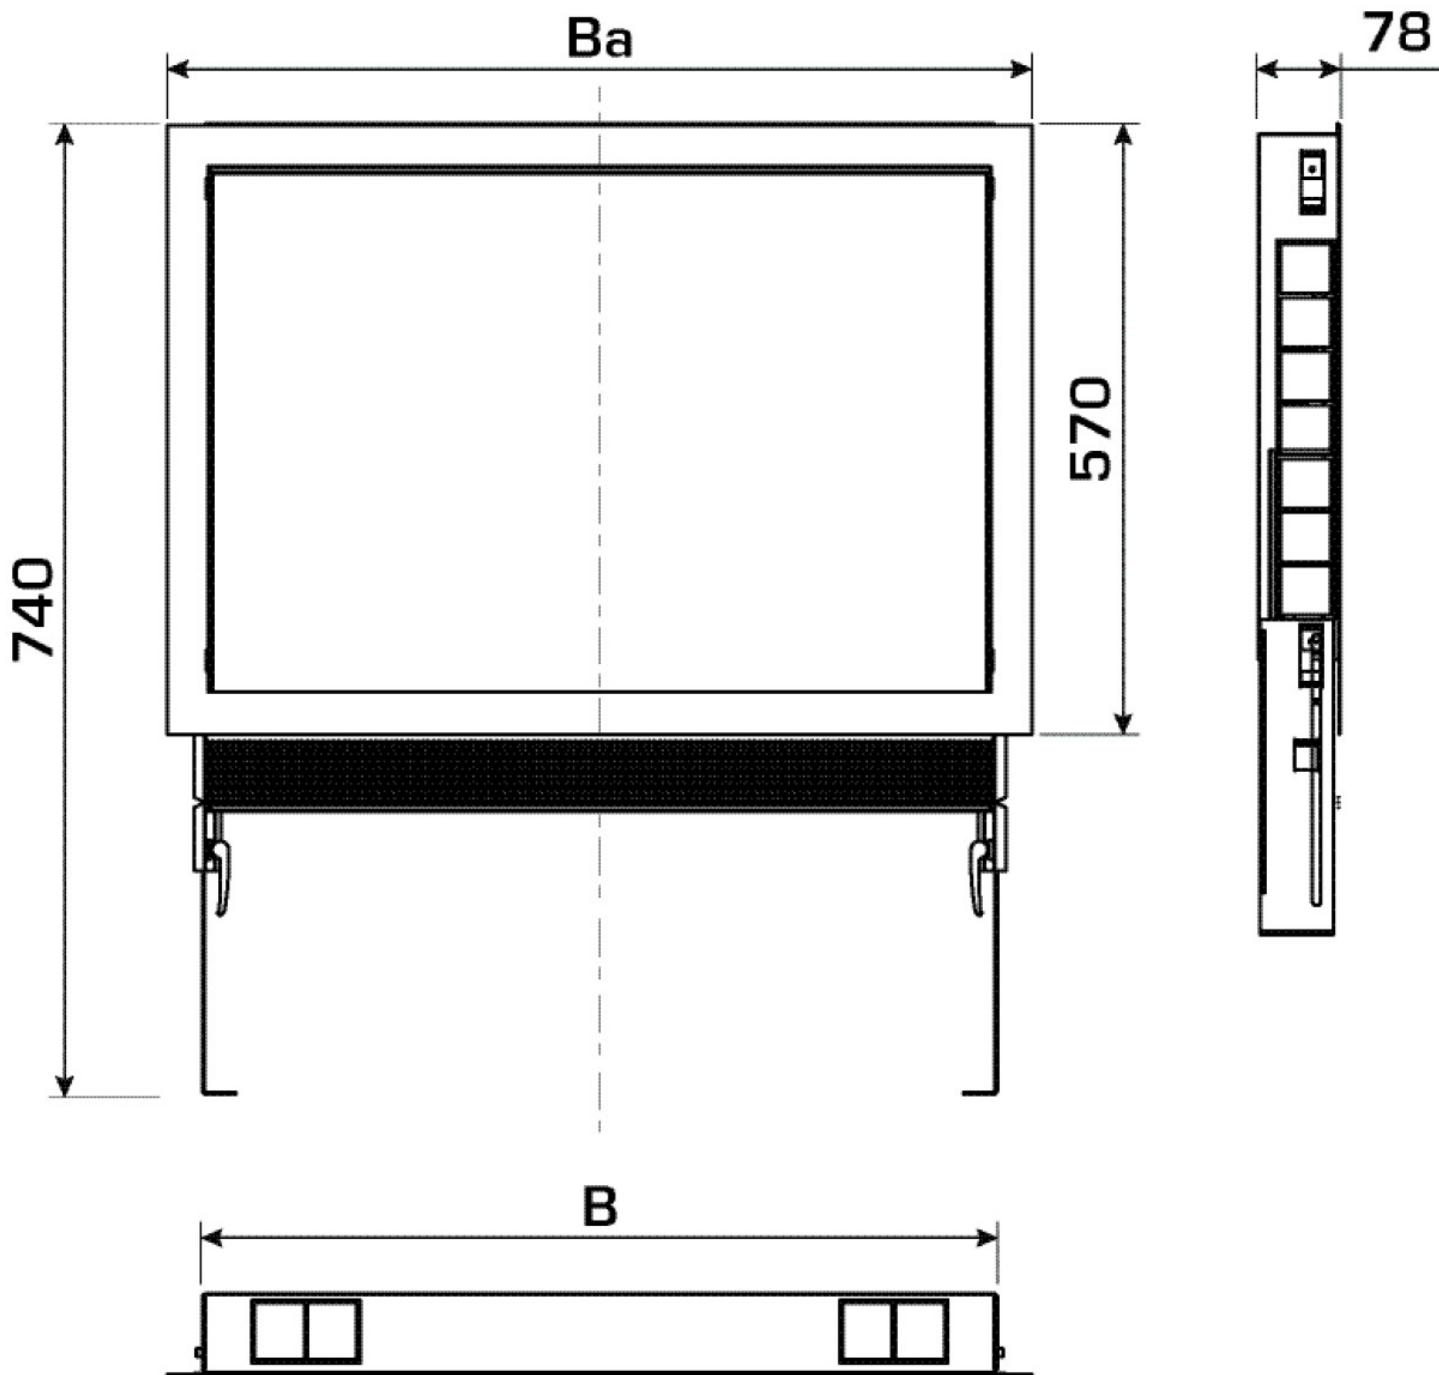

KELOX^{FB}

KM576 KELOX flush-mounted manifold cabinet
with metal cover 13-15 L: 1350mm SET

9003500

Areas of application

?Galvanised universal sheet metal cabinet (1mm), can be connected from below or at the side, height-adjustable feet with special length up to 32cm raised floor, plaster trim element below cabinet, including plaster net and plaster protection for inside the cabinet protruding on the plaster trim element, including manifold brackets, galvanised lockable front doors and frame, powder-coated. Space for straight or 90° connection sets KM593E. Number of manifold outlets matched to KMU590E, KMP590E, KMP590Z and KMP590D FB stainless steel manifolds!

Colour: white (RAL 9016)

Cabinet depth: 75mm

Installation height: 630mm above finished floor

KE KELIT GmbH

A 4020 Linz, Ignaz-Mayer-Straße 17, Austria, Europe

PHONE +43 (0) 50 779 **E-MAIL** office@kekelit.com

www.kekelit.com

Specifications

Article information

colour 9016

Product information

VPE1 1,00 KT1

VPE2 10,00 PAL

weight 19,700 KGM

text KELOX flush-mounted manifold cabinet with metal cover

INTRNR 84818099

code KM576

Art. No	label	t mm
9003500	13-15 L: 1350mm SET	78