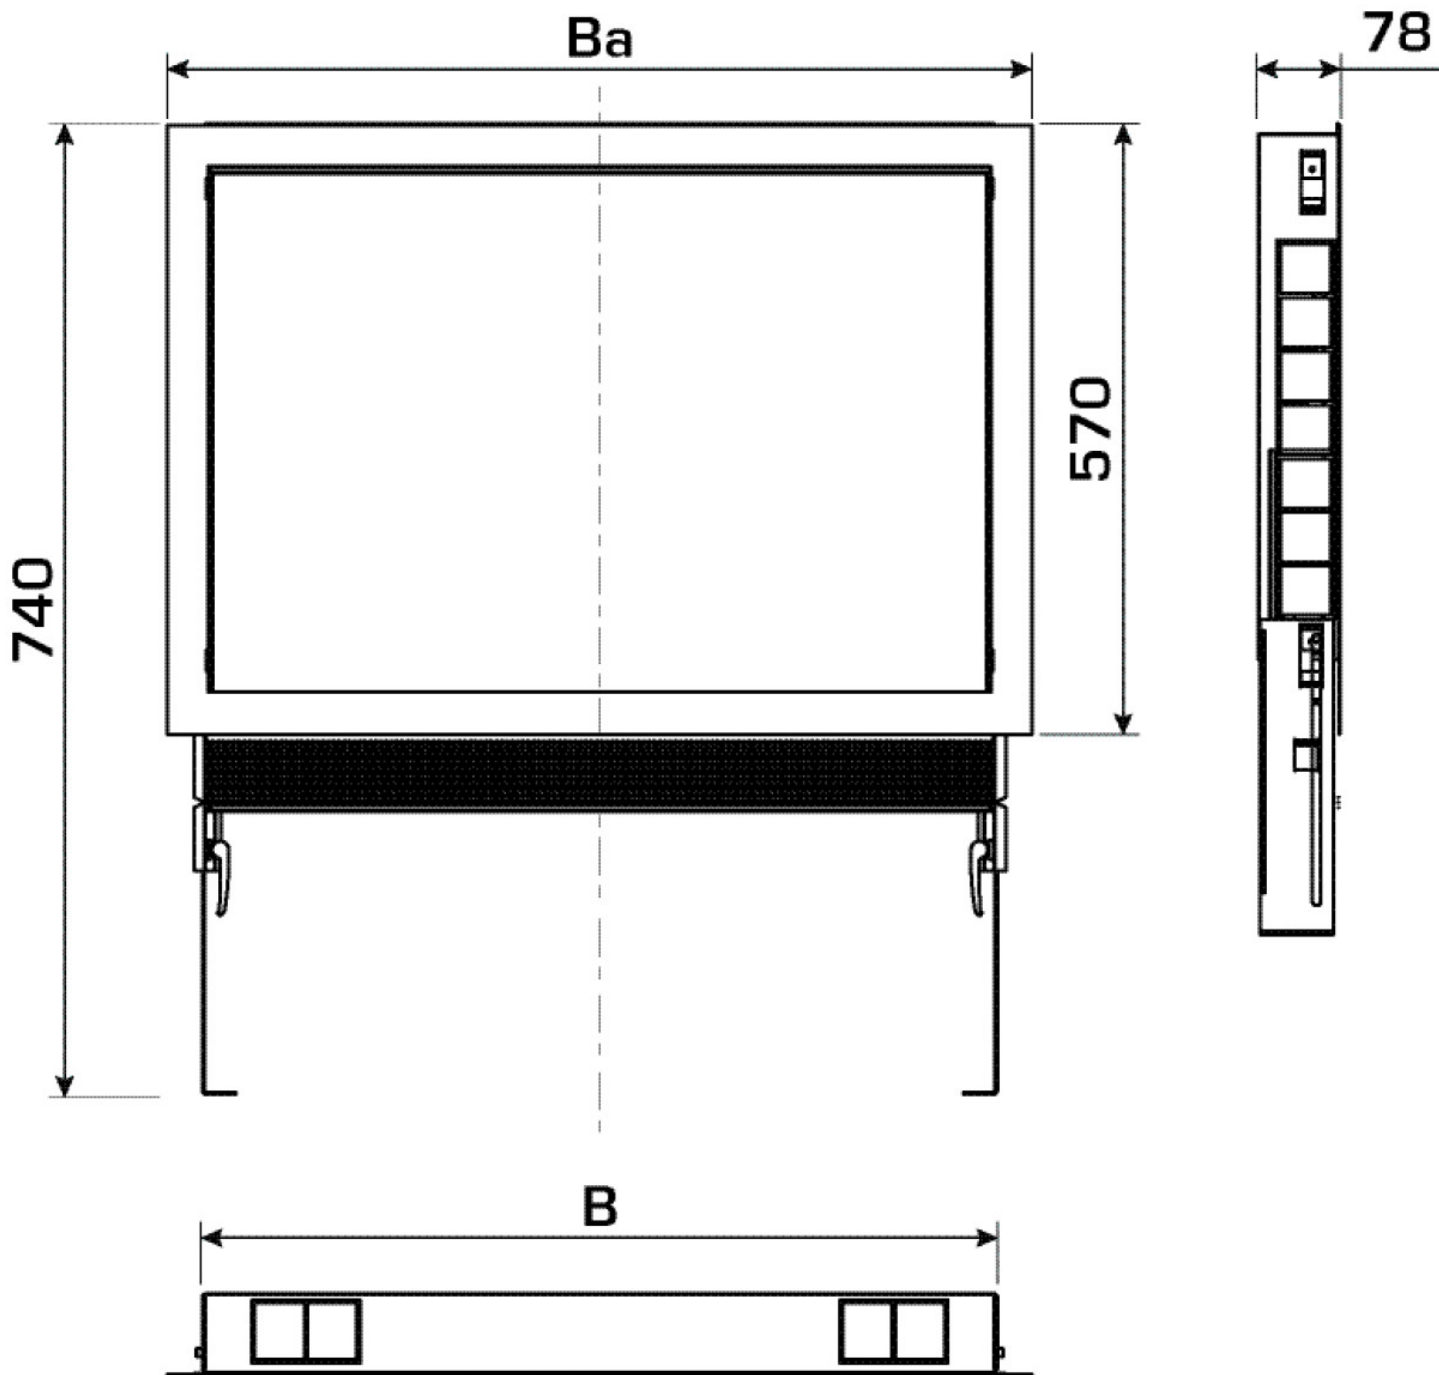

## KM576AR KELOX manifold cabinet stacking frame 5-8 L:750

9003310

### Areas of application

Stacking frame for KM576 KELOX distribution cabinet with metal cover to increase the installation depth by 70mm.

This means it is also compatible with KU590E.

## Product information

**VPE1** 1,00 KT1

**weight** 4,610 KGM

**text** KELOX manifold cabinet stacking frame

**INTRNR** 84818099

**code** KM576AR

Art. No	label	t mm
9003310	5-8 L:750	70