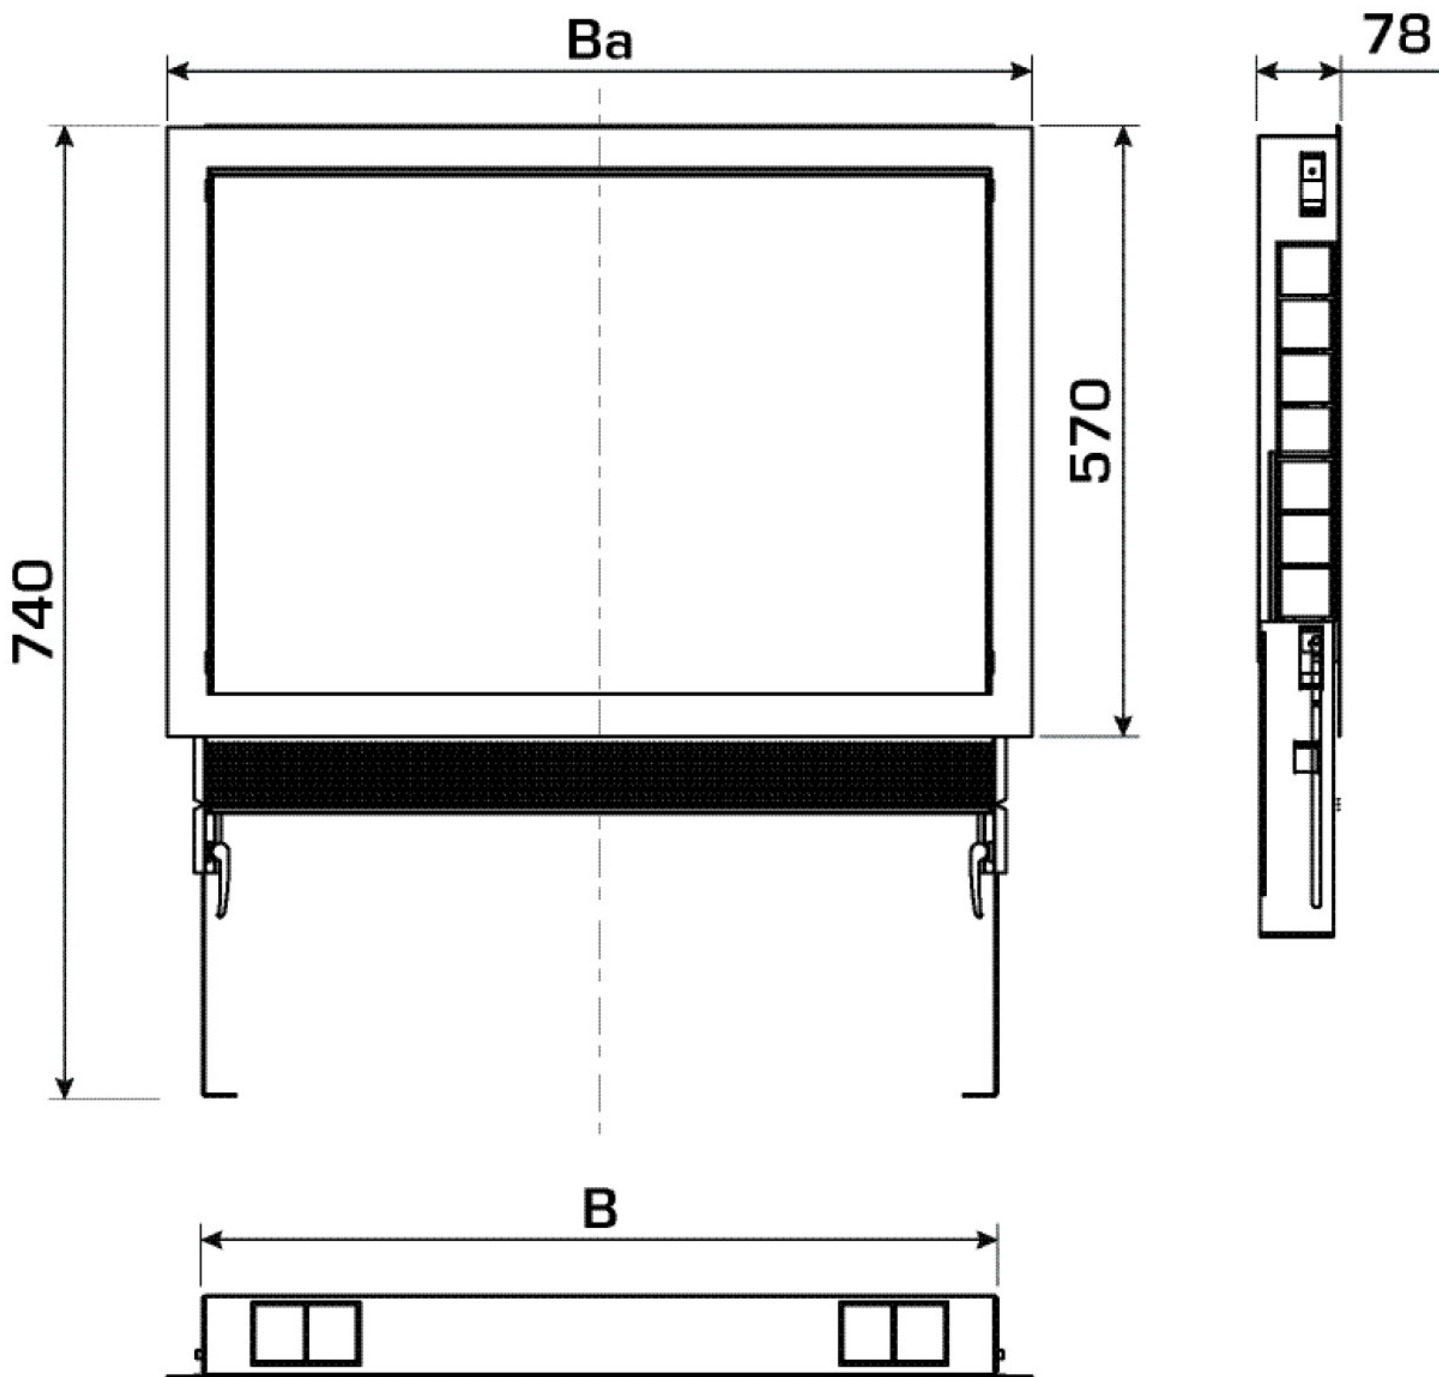

KELOX^{FB}

KM576AR KELOX manifold cabinet stacking frame 9-12 L:1070

9003410

Areas of application

Stacking frame for KM576 KELOX distribution cabinet with metal cover to increase the installation depth by 70mm.

This means it is also compatible with KU590E.

Specifications

Article information

colour 9010

Product information

VPE1 1,00 KT1

weight 5,040 KGM

text KELOX manifold cabinet stacking frame

INTRNR 84818099

code KM576AR

| Art. No | label | t mm |
|---------|-------------|------|
| 9003410 | 9-12 L:1070 | 70 |