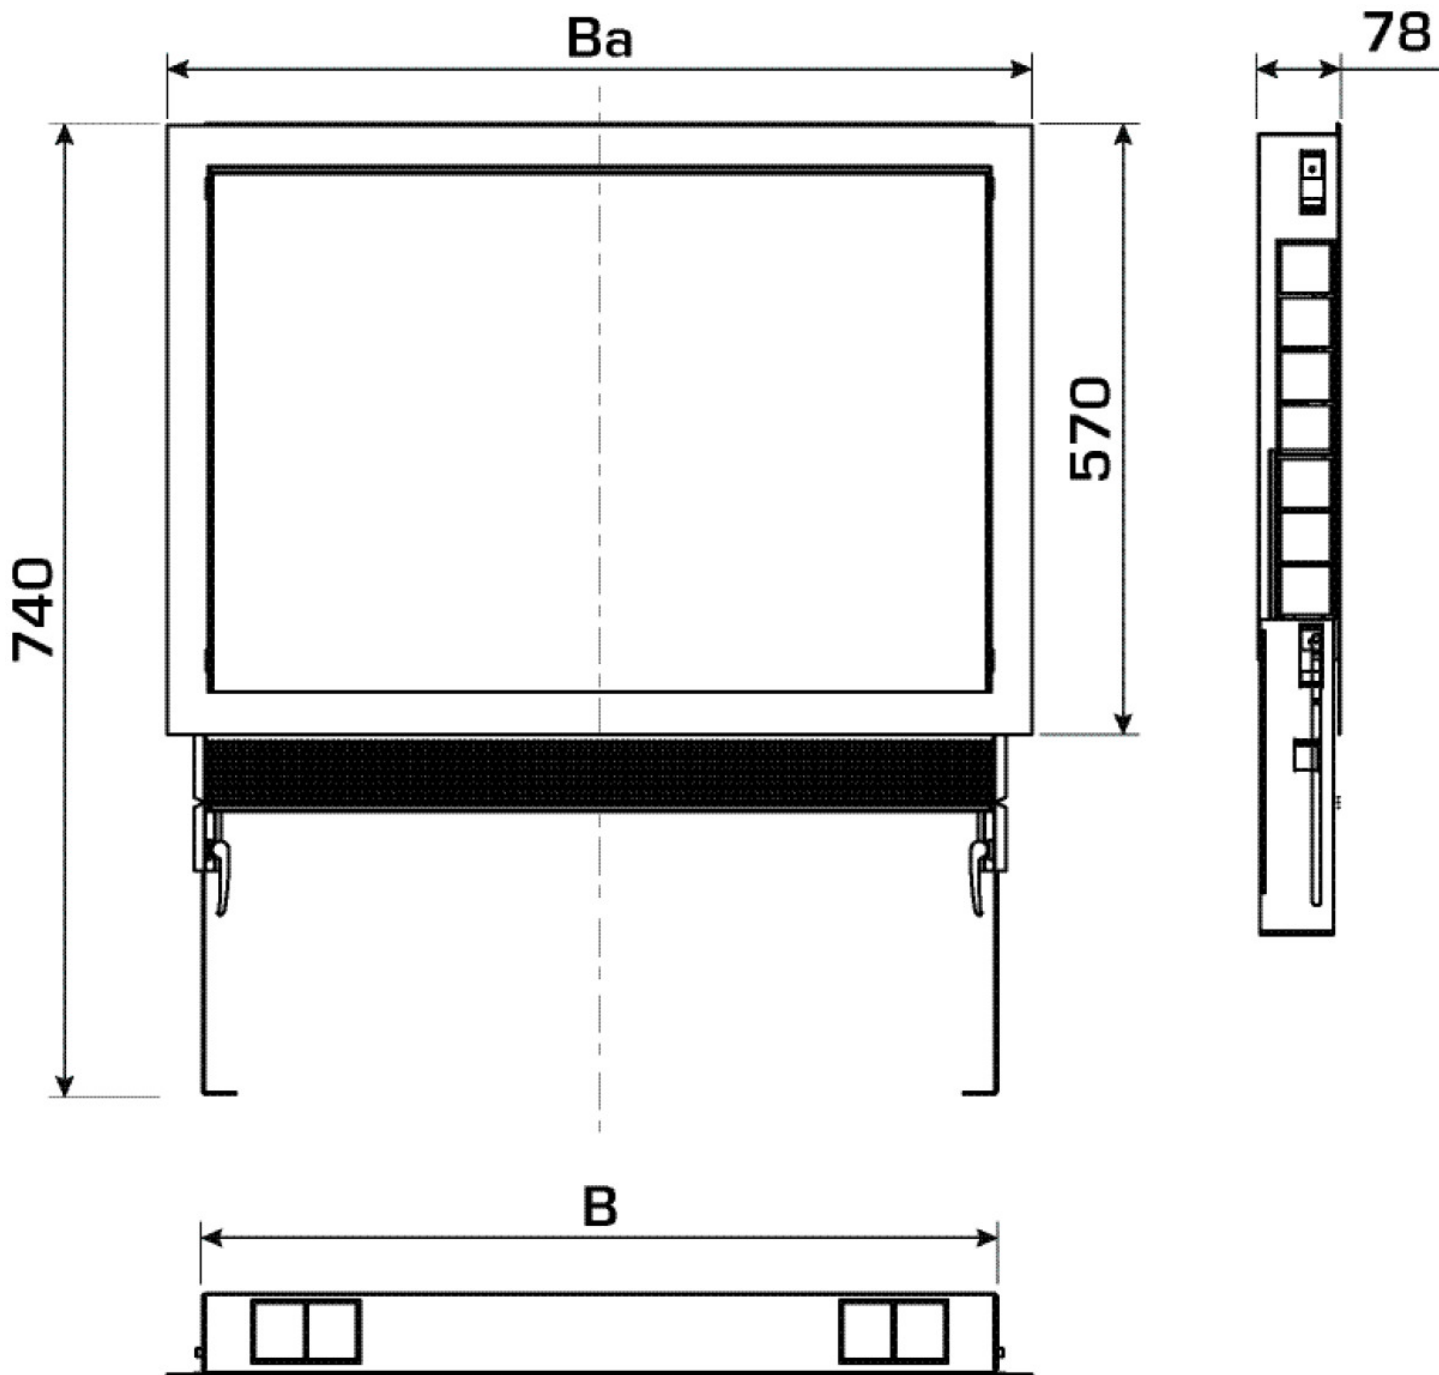

## KM576SB KELOX manifold cabinet modesty panel for plaster trim 1-2/70

9003120

### Areas of application

Optional modesty panel in white for KM576 KELOX distribution cabinet with metal cover as replace for the plaster trim element for retrofitting, height 85mm

## Product information

**VPE1** 1,00 KT1

**weight** 0,900 KGM

**text** KELOX manifold cabinet modesty panel for plaster trim

**INTRNR** 84818099

**code** KM576SB

Art. No	label
9003120	1-2/70