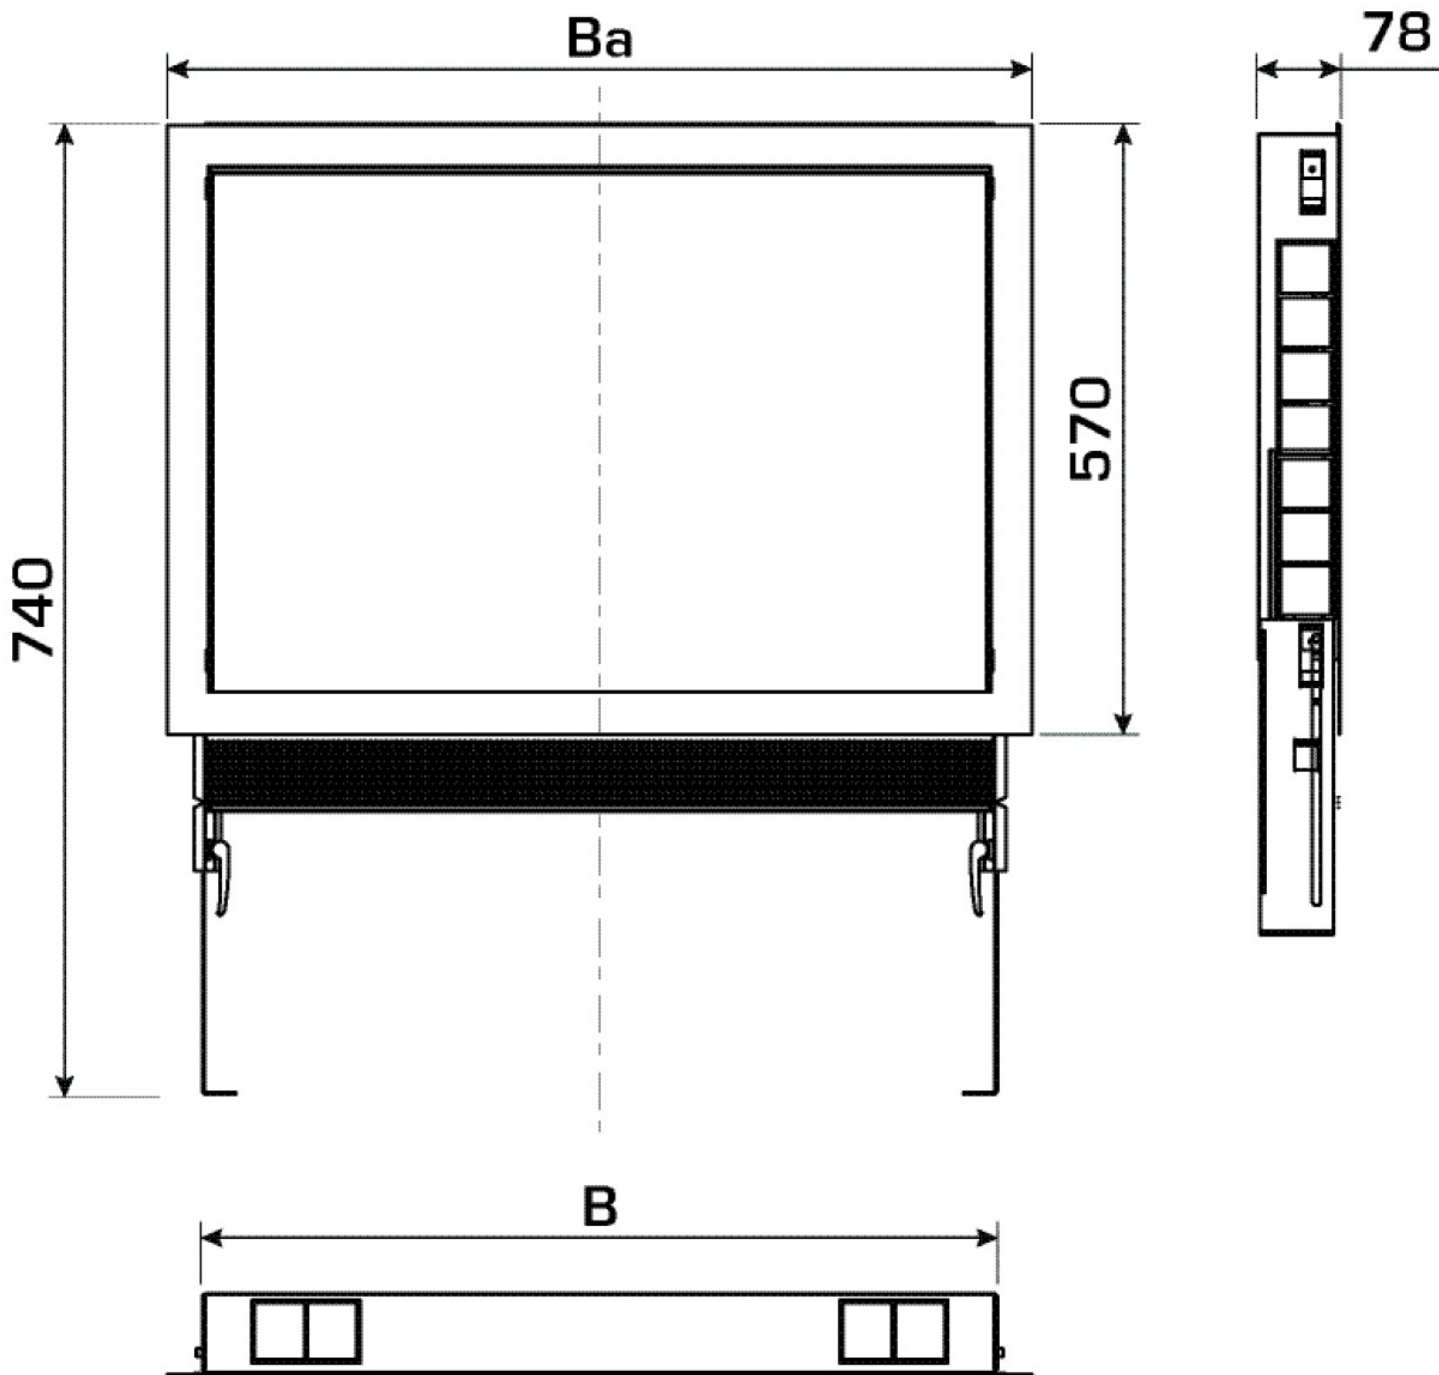

KELOX_{FB}

KM576SB KELOX manifold cabinet modesty panel for plaster trim 5-8/70

9003320

Areas of application

Optional modesty panel in white for KM576 KELOX distribution cabinet with metal cover as replace for the plaster trim element for retrofitting, height 85mm

Specifications

Article information

colour 9010

Product information

VPE1 1,00 KT1

weight 1,400 KGM

text KELOX manifold cabinet modesty panel for plaster trim

INTRNR 84818099

code KM576SB

Art. No	label
9003320	5-8/70