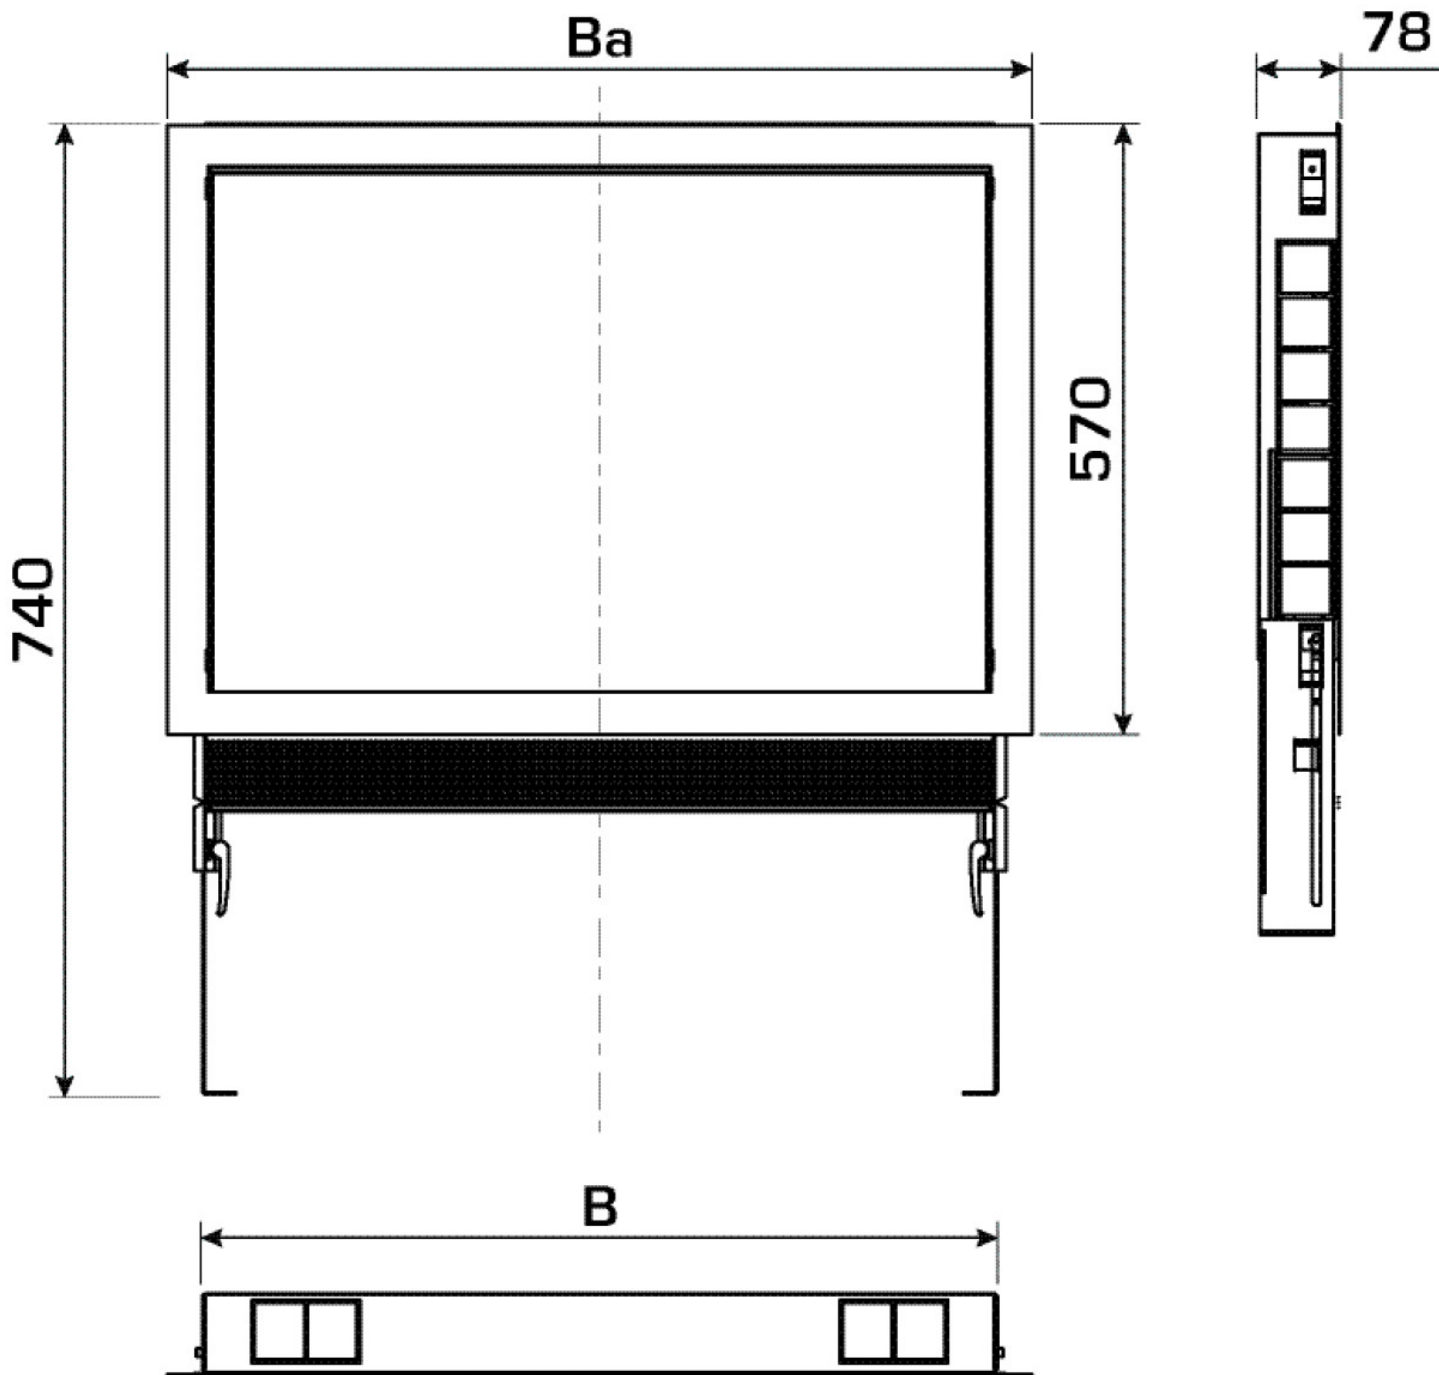

KELOX_{FB}

KM576SB KELOX manifold cabinet modesty panel for plaster trim 9-12/70

9003420

Areas of application

Optional modesty panel in white for KM576 KELOX distribution cabinet with metal cover as replace for the plaster trim element for retrofitting, height 85mm

Specifications

Article information

colour 9010

Product information

VPE1 1,00 KT1

weight 1,900 KGM

text KELOX manifold cabinet modesty panel for plaster trim

INTRNR 84818099

code KM576SB

Art. No	label
9003420	9-12/70