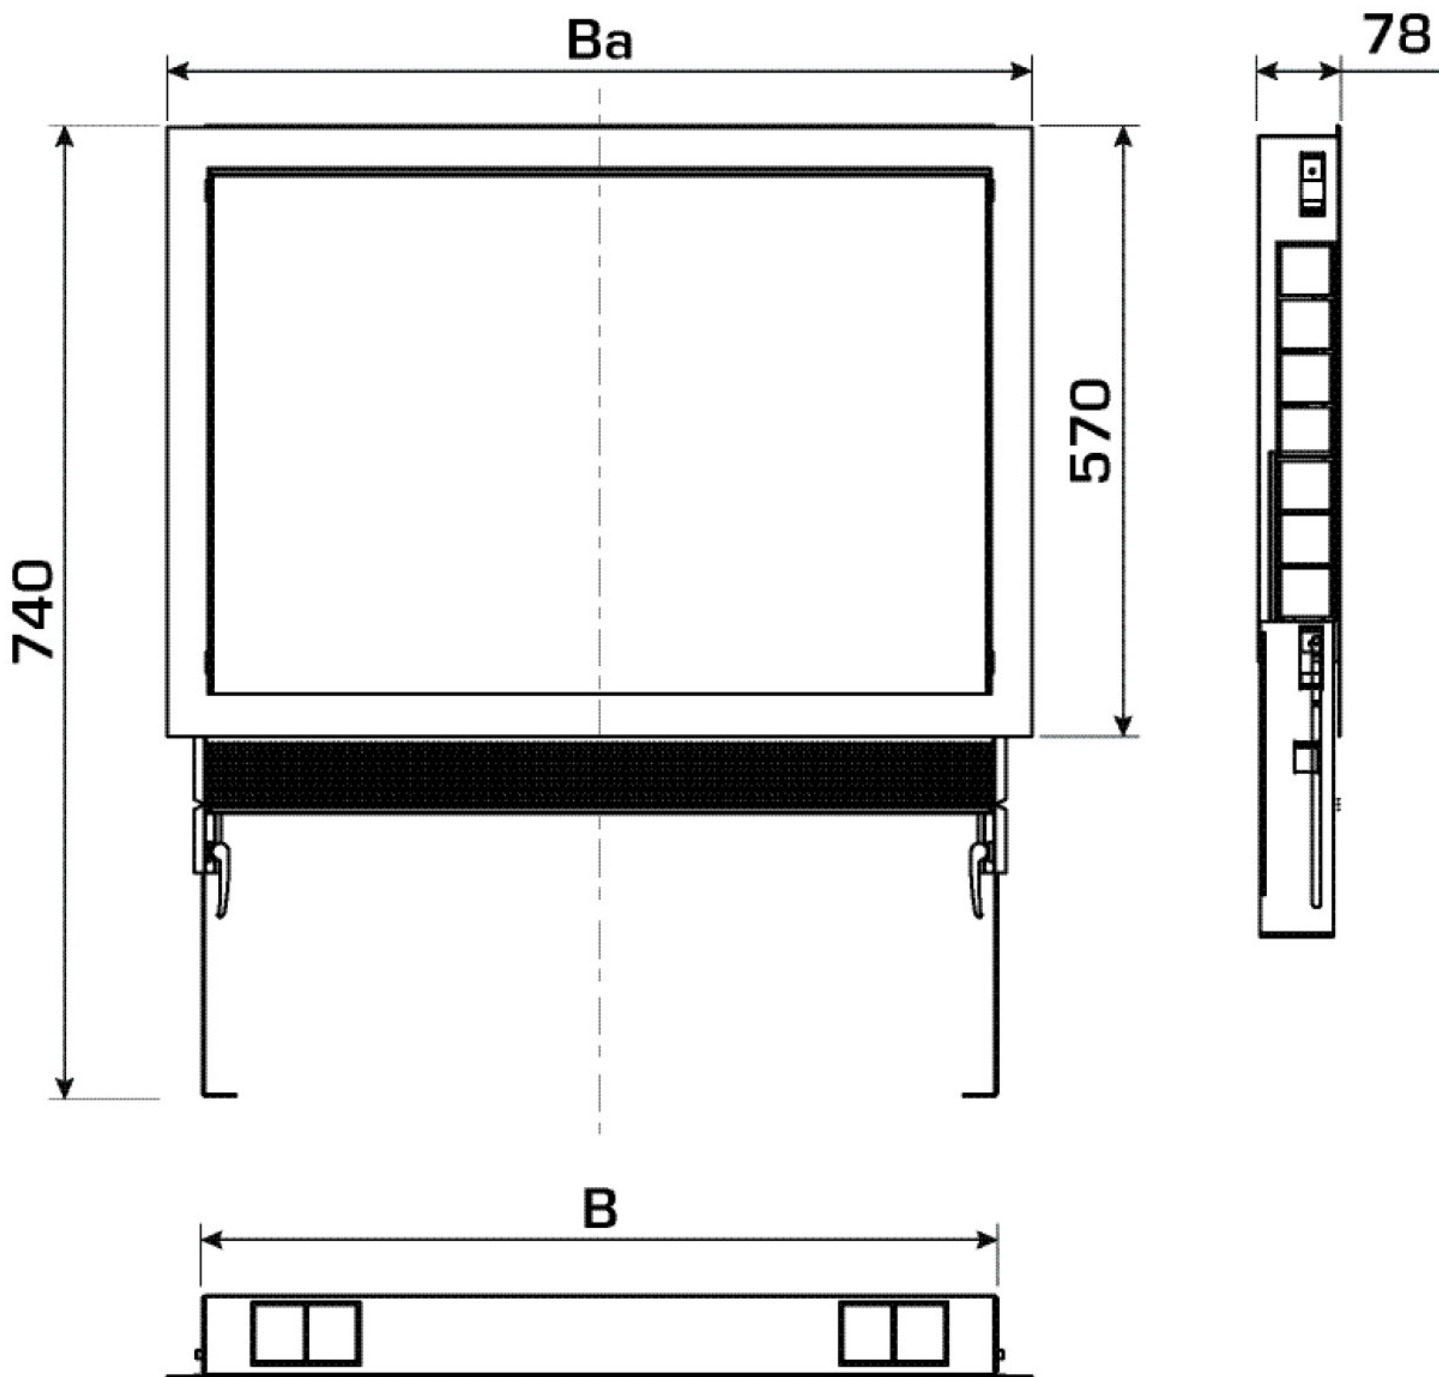

KELOX^{FB}

KM576SB KELOX manifold cabinet modesty panel for plaster trim 13-15/70

9003520

Areas of application

Optional modesty panel in white for KM576 KELOX distribution cabinet with metal cover as replace for the plaster trim element for retrofitting, height 85mm

Specifications

Article information

colour 9010

Product information

VPE1 1,00 KT1

weight 2,300 KGM

text KELOX manifold cabinet modesty panel for plaster trim

INTRNR 84818099

code KM576SB

Art. No

label

9003520

13-15/70