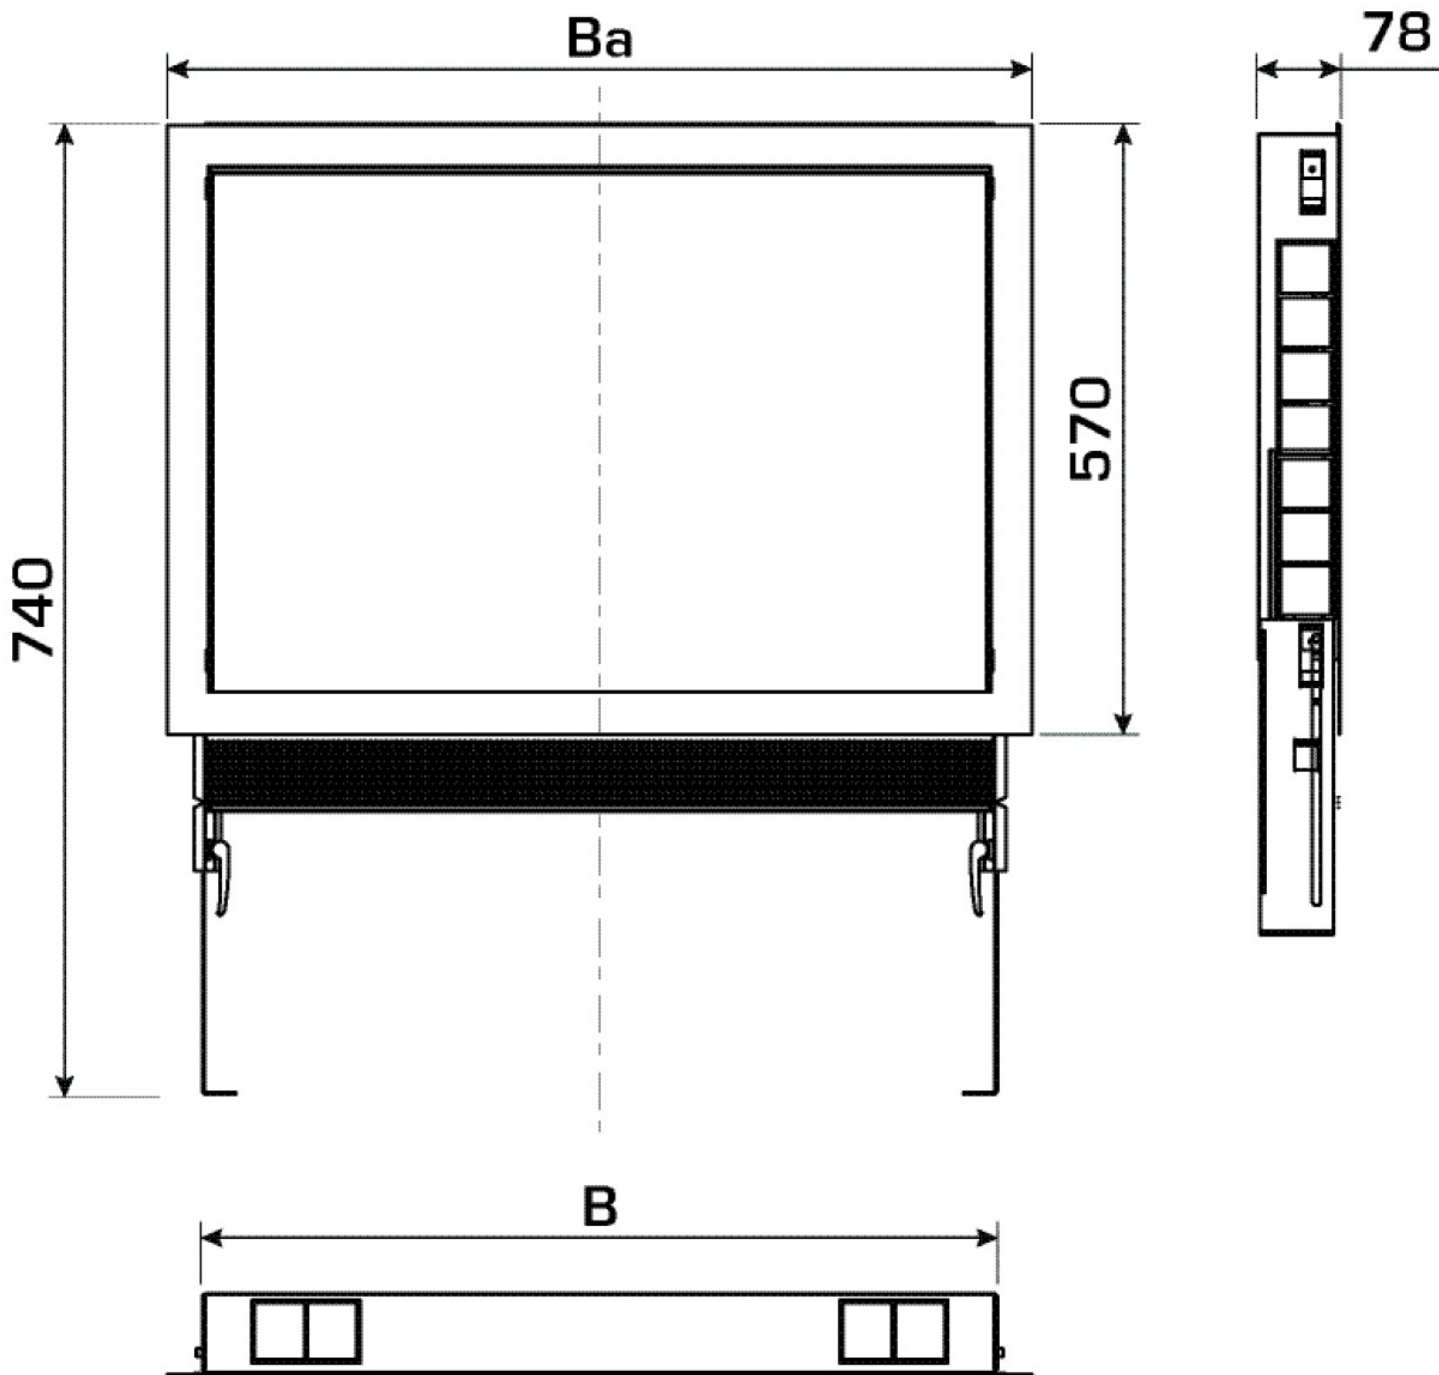

# KELOX<sub>FB</sub>

KM576SB KELOX manifold cabinet modesty panel for plaster trim 13-15/70

9003520

## Areas of application

Optional modesty panel in white for KM576 KELOX distribution cabinet with metal cover as replace for the plaster trim element for retrofitting, height 85mm

## Article information

**colour** 9010

## Product information

**VPE1** 1,00 KT1

**weight** 2,300 KGM

**text** KELOX manifold cabinet modesty panel for plaster trim

**INTRNR** 84818099

**code** KM576SB

Art. No	label
9003520	13-15/70