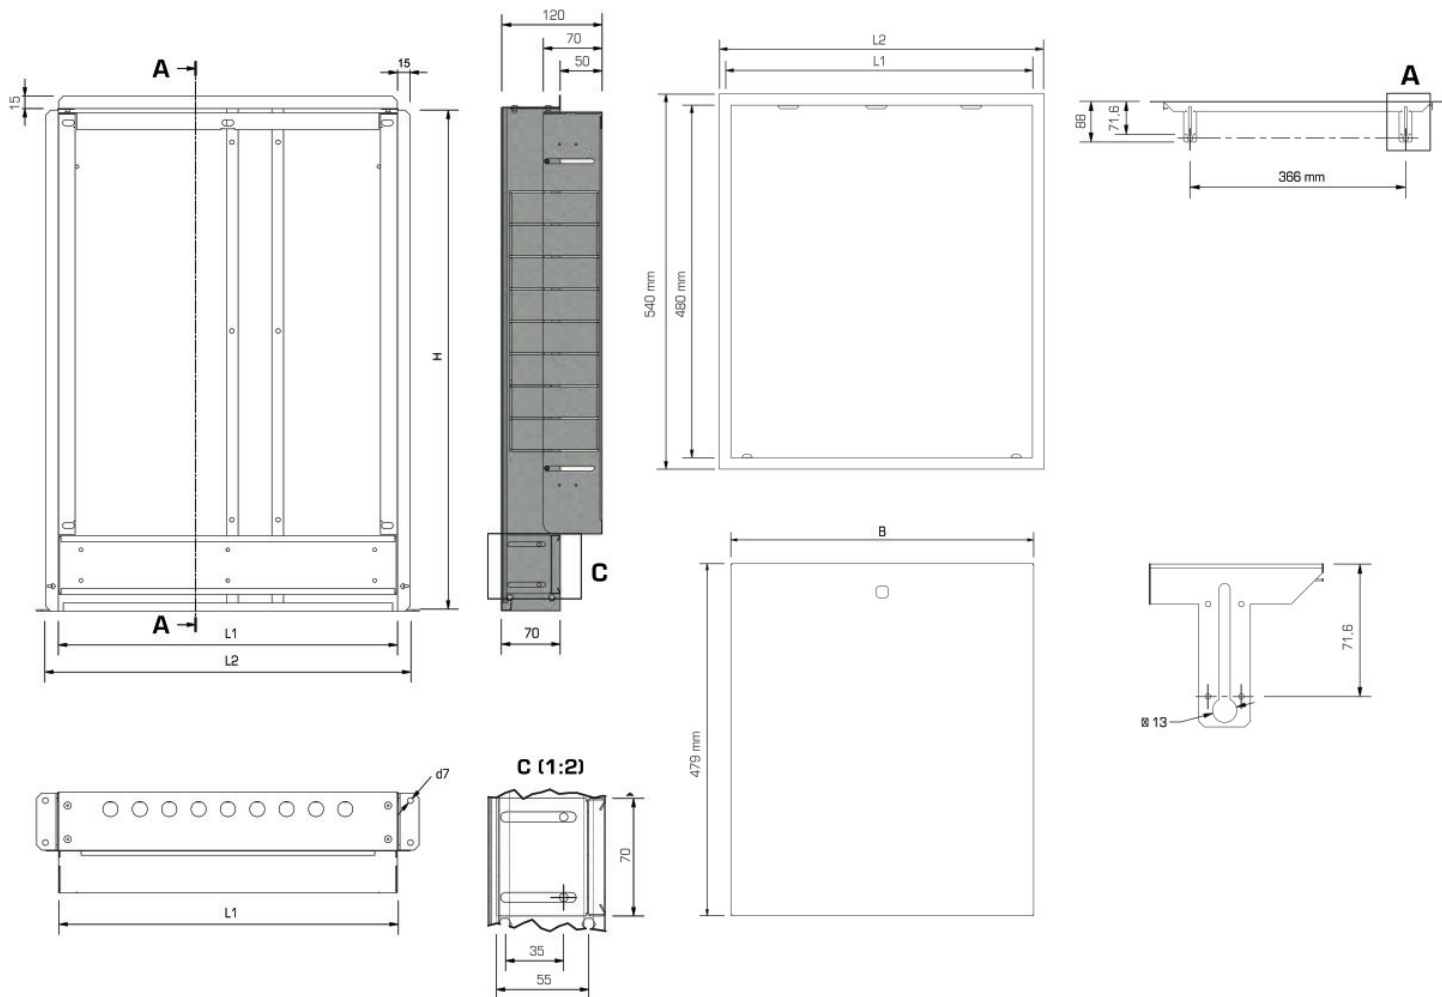

KELOX^{FB}

KM577 KELOX flush-mounted manifold cabinet with metal cover 7-9 L: 800mm SET

9001730

Areas of application

Galvanised universal steel housing with telescopic pull-out frame; can be connected from below or at the side; height-adjustable feet; plaster trim element below cabinet, including plaster net and plaster protection for inside the cabinet protruding by 60mm on the plaster trim element; including manifold brackets, galvanised lockable front doors and frame, powder-coated, cylinder lock can be retrofitted. Space for straight or 90° connection sets KM593E as well as KM591E 90° elbow taken into account. Number of manifold outlets matched to KMU590E KMP590E KELOX-ULTRAX FB stainless steel manifolds!

Colour: white (RAL 9010)

Cabinet depth: 70 - 120mm

KE KELIT GmbH

A 4020 Linz, Ignaz-Mayer-Straße 17, Austria, Europe

PHONE +43 (0) 50 779 E-MAIL office@kekelit.com

www.kekelit.com

Installation height: 600mm above finished floor

Height: 90mm

KE KELIT GmbH

A 4020 Linz, Ignaz-Mayer-Straße 17, Austria, Europe

PHONE +43 (0) 50 779 **E-MAIL** office@kekelit.com

www.kekelit.com

Specifications

Article information

colour 9010

Product information

VPE1 1,00 KT1

weight 10,500 KGM

text KELOX flush-mounted manifold cabinet with metal cover

INTRNR 84818099

code KM577

Art. No	label	t mm
9001730	7-9 L: 800mm SET	120