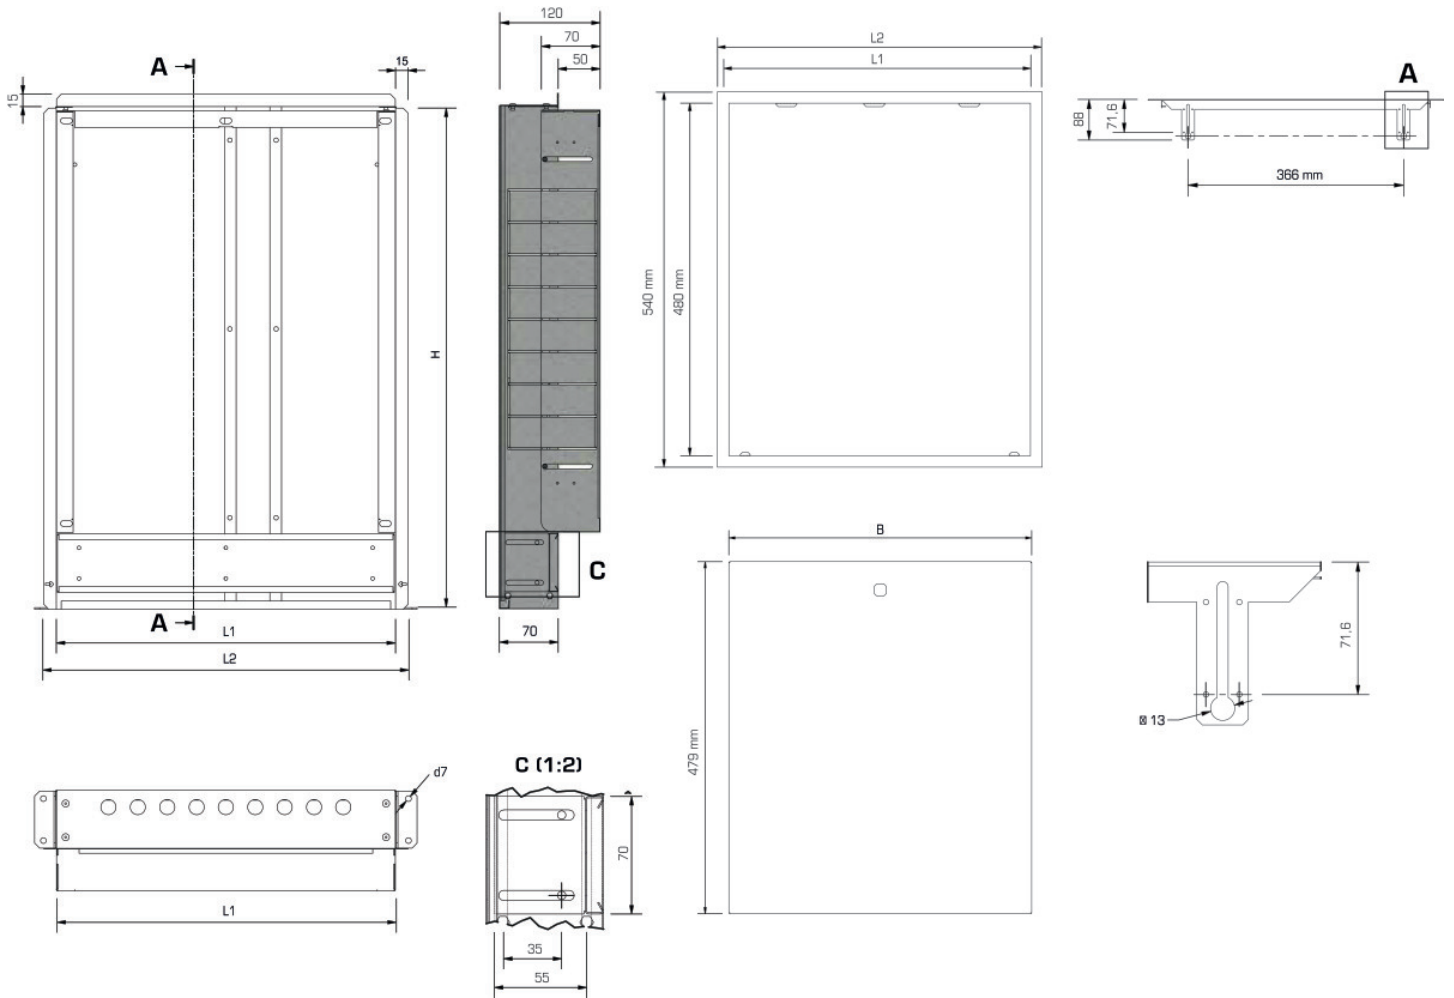

### Areas of application

Galvanised universal steel housing with telescopic pull-out frame; can be connected from below or at the side; height-adjustable feet; plaster trim element below cabinet, including plaster net and plaster protection for inside the cabinet protruding by 60mm on the plaster trim element; including manifold brackets, galvanised lockable front doors and frame, powder-coated, cylinder lock can be retrofitted. Space for straight or 90° connection sets KM593E as well as KM591E 90° elbow taken into account. Number of manifold outlets matched to KMU590E KMP590E KELOX-ULTRAX FB stainless steel manifolds!

## Product information

**VPE1** 1,00 KT1

**weight** 12,700 KGM

**text** KELOX flush-mounted manifold cabinet with metal cover

**INTRNR** 84818099

**code** KM577

Art. No	label	t mm
9001830	10-13 L: 1000mm SET	120