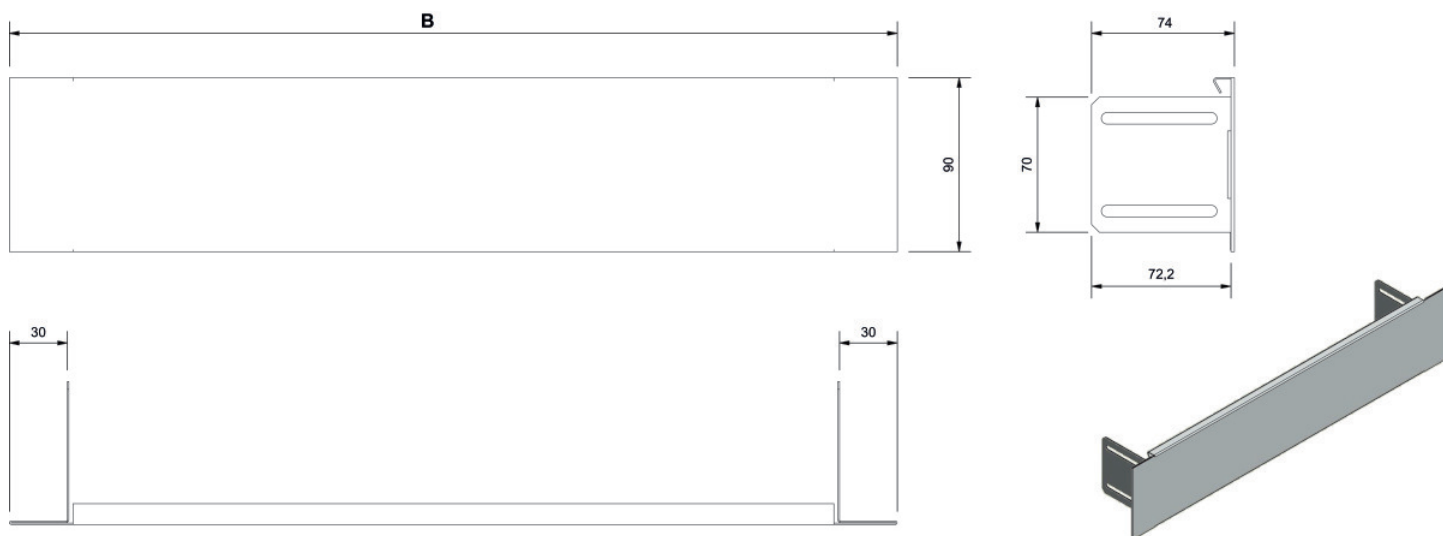

KELOX^{FB}

KM577SB KELOX flush-mounted manifold cabinet modesty panel for plaster trim 1260/90

1002941

Areas of application

Screed modesty panel, powder-coated (RAL 9010)

Length: coordinated with cabinet length

Specifications

Article information

colour 9010

Product information

VPE1 1,00 KT1

weight 1,000 KGM

text KELOX flush-mounted manifold cabinet modesty panel for plaster trim

INTRNR 84818099

code KM577SB

Art. No	label	t mm
1002941	1260/90	20