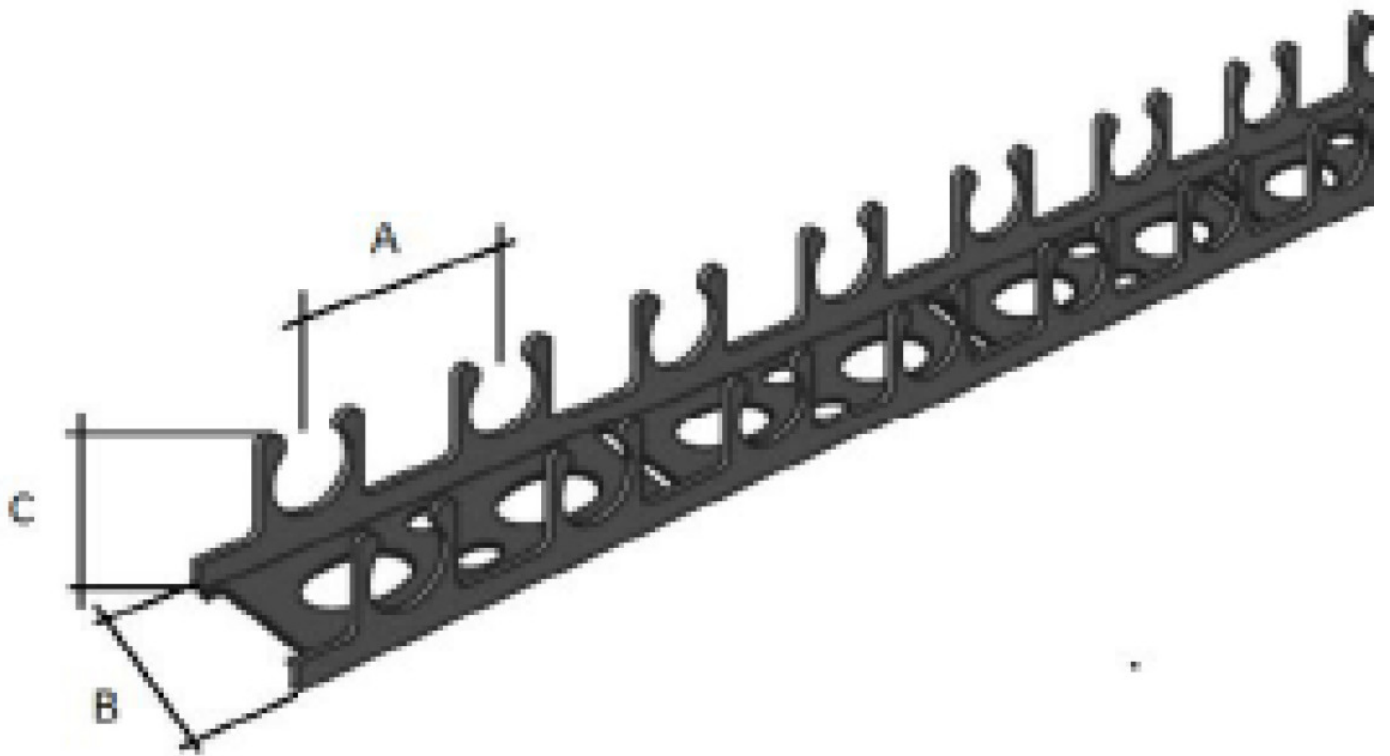

KELOX_{FB}

KM610 ?KELOX FB grip rail 16

6106160

Areas of application

?U-profile clamping rail made of plastic with self-clamping pipe fastening

d16: L: 3.9m W: 50mm H: 24mm - pipe spacing 50mm

d20: L: 4.0m W: 50mm H: 24mm - pipe spacing 50mm

d25: L: 4.0m W: 50mm H: 35mm - pipe spacing 50mm

Specifications

Product information

VPE1	62,40 BND
VPE2	3307,20 PAL
L	3,9 m
weight	0,280 KGM
text	?KELOX FB grip rail
INTRNR	39162000
code	KM610

Art. No	label
6106160	16