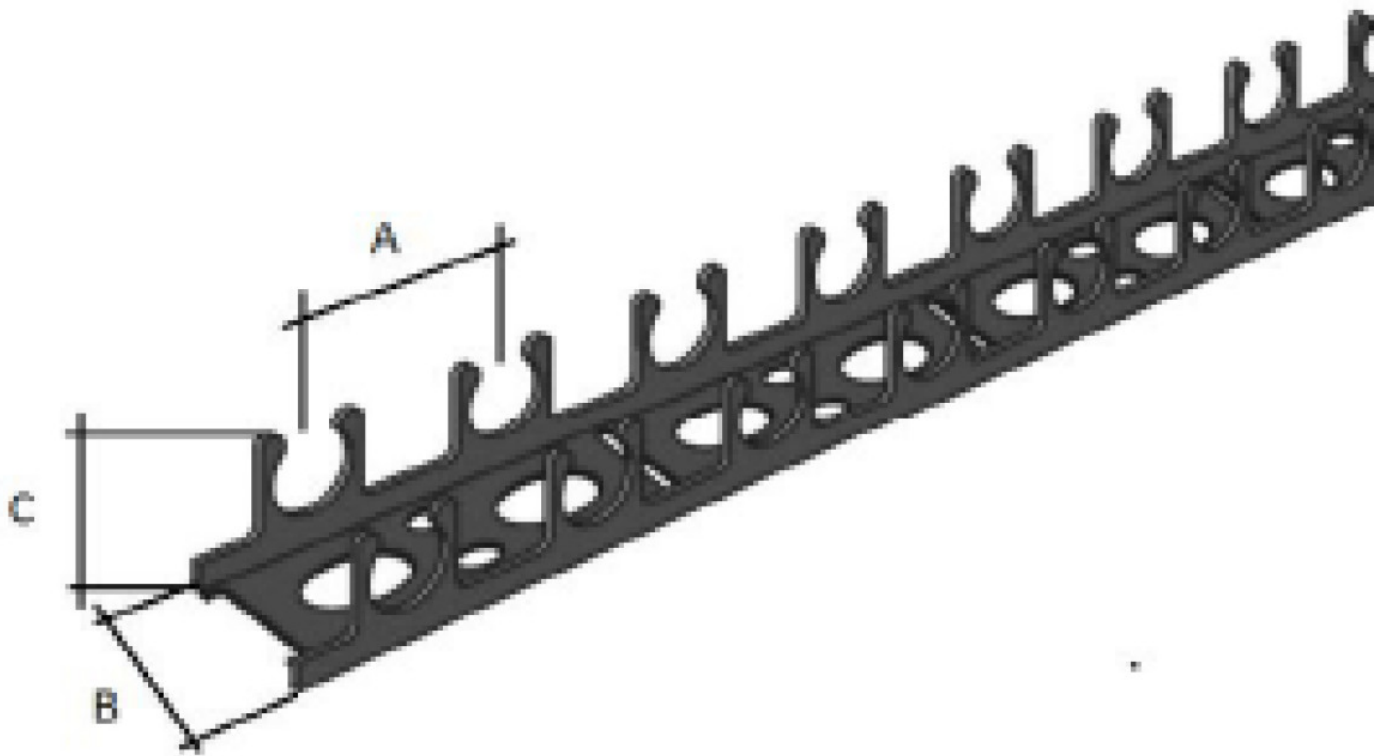

Art. No	label
6106250	25