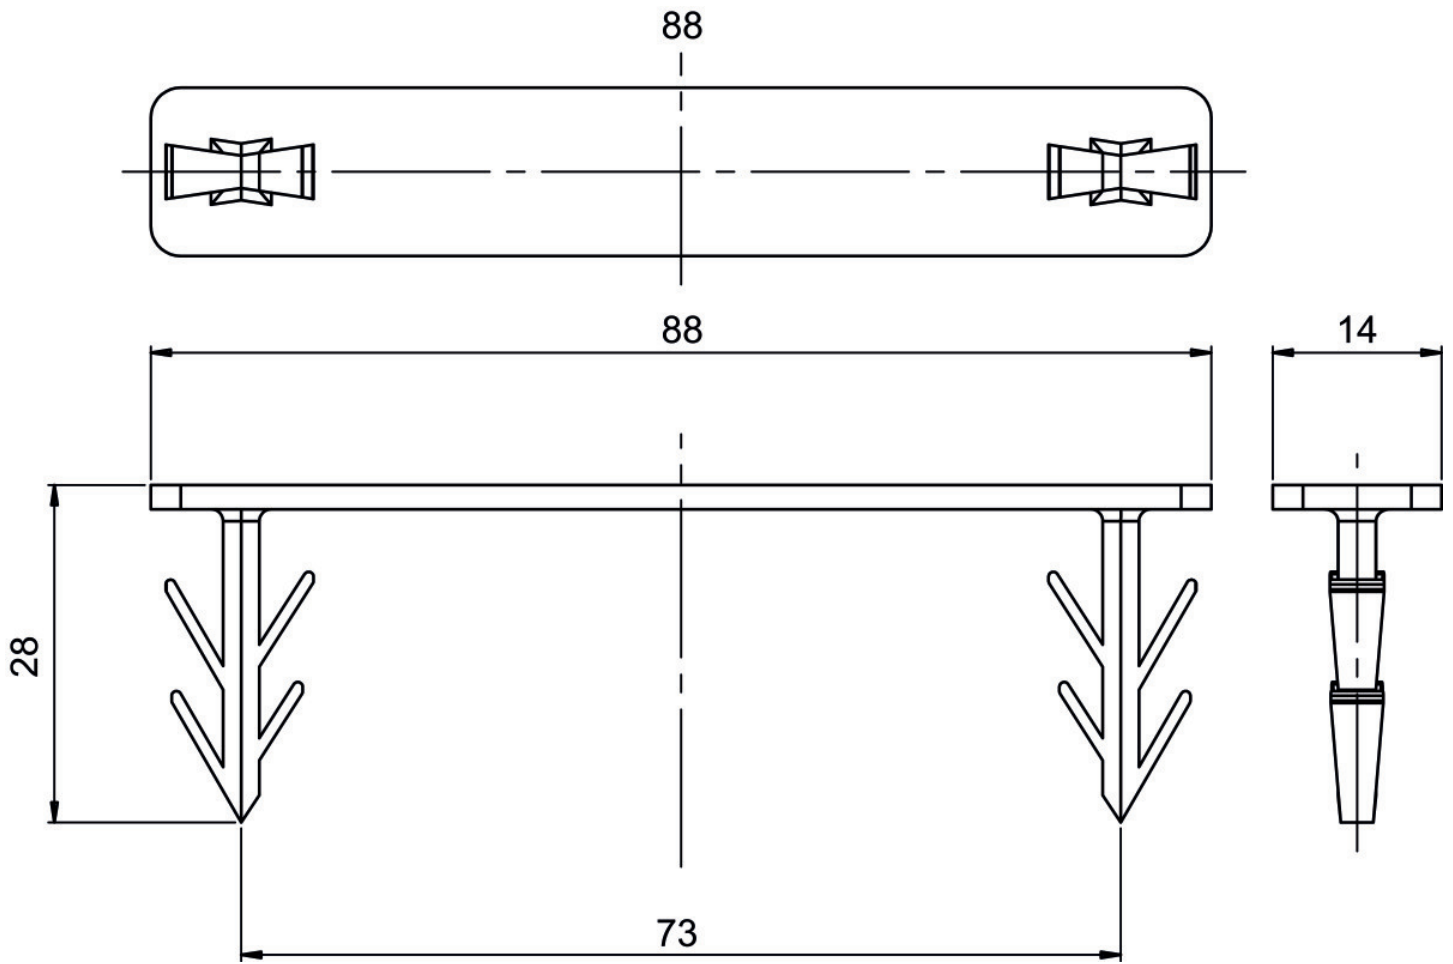

KELOX_{FB}

KM615 KELOX FB nub clip 75x26mm

6106510

Areas of application

To fix FB pipes within the fixing plate when laying pipes at an angle of 45°

Colour: black

Specifications

Product information

| | |
|---------------|-------------------|
| VPE1 | 100,00 SA1 |
| VPE2 | 1000,00 KT1 |
| weight | 0,003 KGM |
| text | KELOX FB nub clip |
| INTRNR | 39174000 |
| code | KM615 |

| Art. No | label |
|---------|---------|
| 6106510 | 75x26mm |