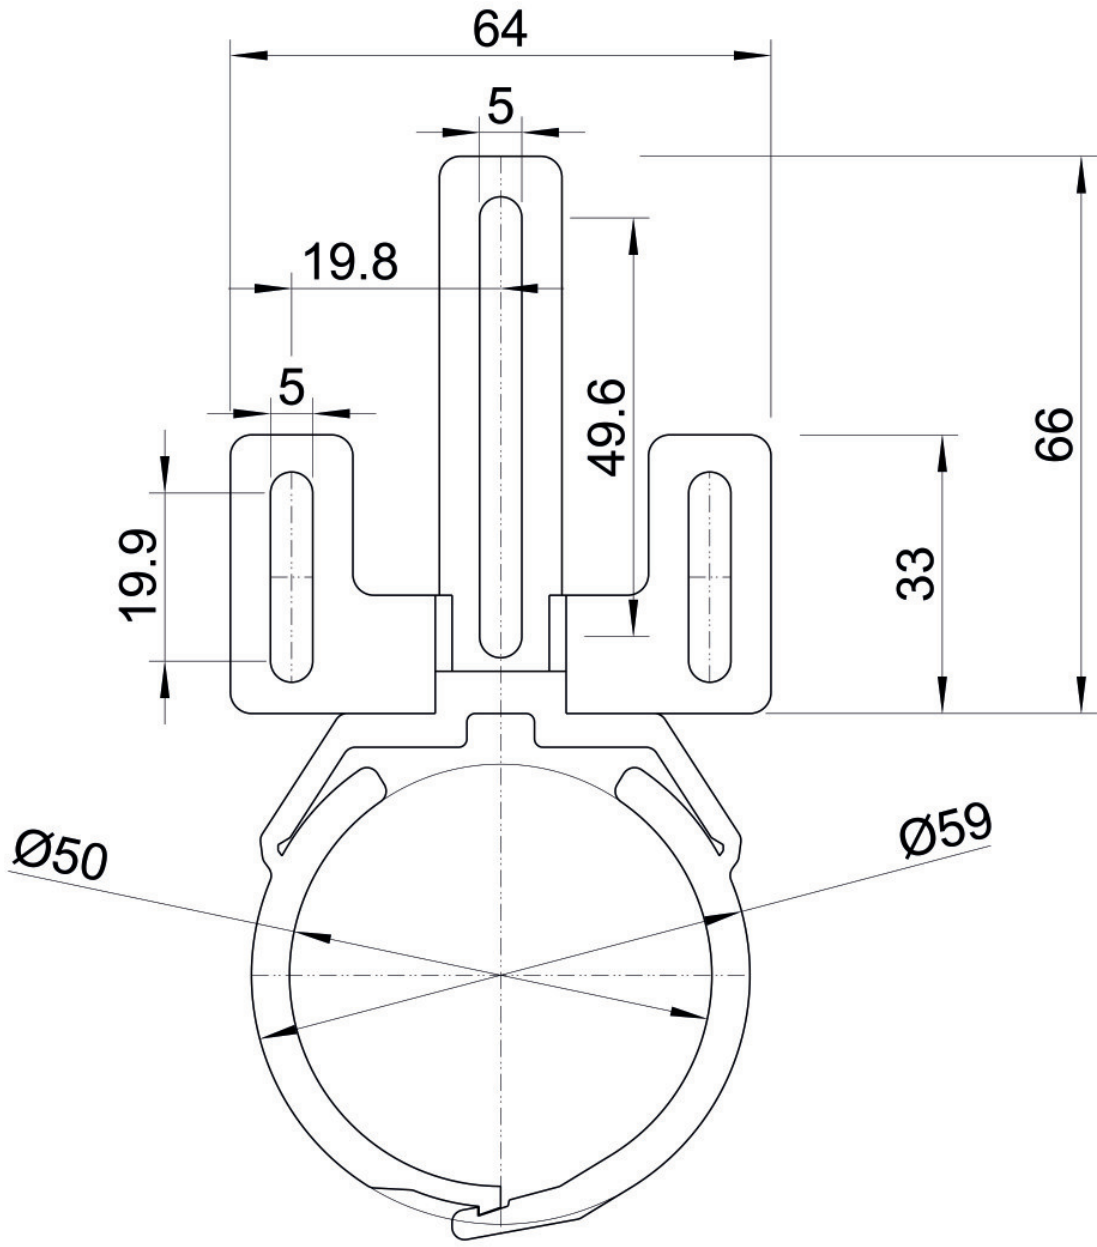

KELEN

K85SB KELIT clamp for siphon elbow DN50

2629125

Areas of application

Plastic clamp for attaching siphon elbows.

Specifications

Product information

VPE1	10,00 KT1
weight	0,026 KGM
text	KELIT clamp for siphon elbow
INTRNR	39174000
main material group	KELEN
material group	KELEN accessories
code	K85SB