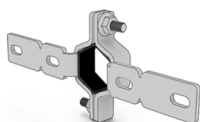

KELEN

K86H Fixing for adapter female d16-20x1/2"

2678650

Areas of application

Clamps straight and 90° female thread adapters for fastening to a surface. Protruding or recessed installation options. Cellular rubber for decoupling included. For KELOX ULTRAX, ULTRAX W, PROTEC and STEELOX - internal thread adapters d16-d20x1/2"

Specifications

Product information	
VPE1	5,00 SA1
VPE2	50,00 KT1
weight	0,112 KGM
text	Fixing for adapter female
INTRNR	73269098
main material group	KELEN
material group	KELEN accessories
code	K86H

Art. No	label
2678650	d16-20x1/2"