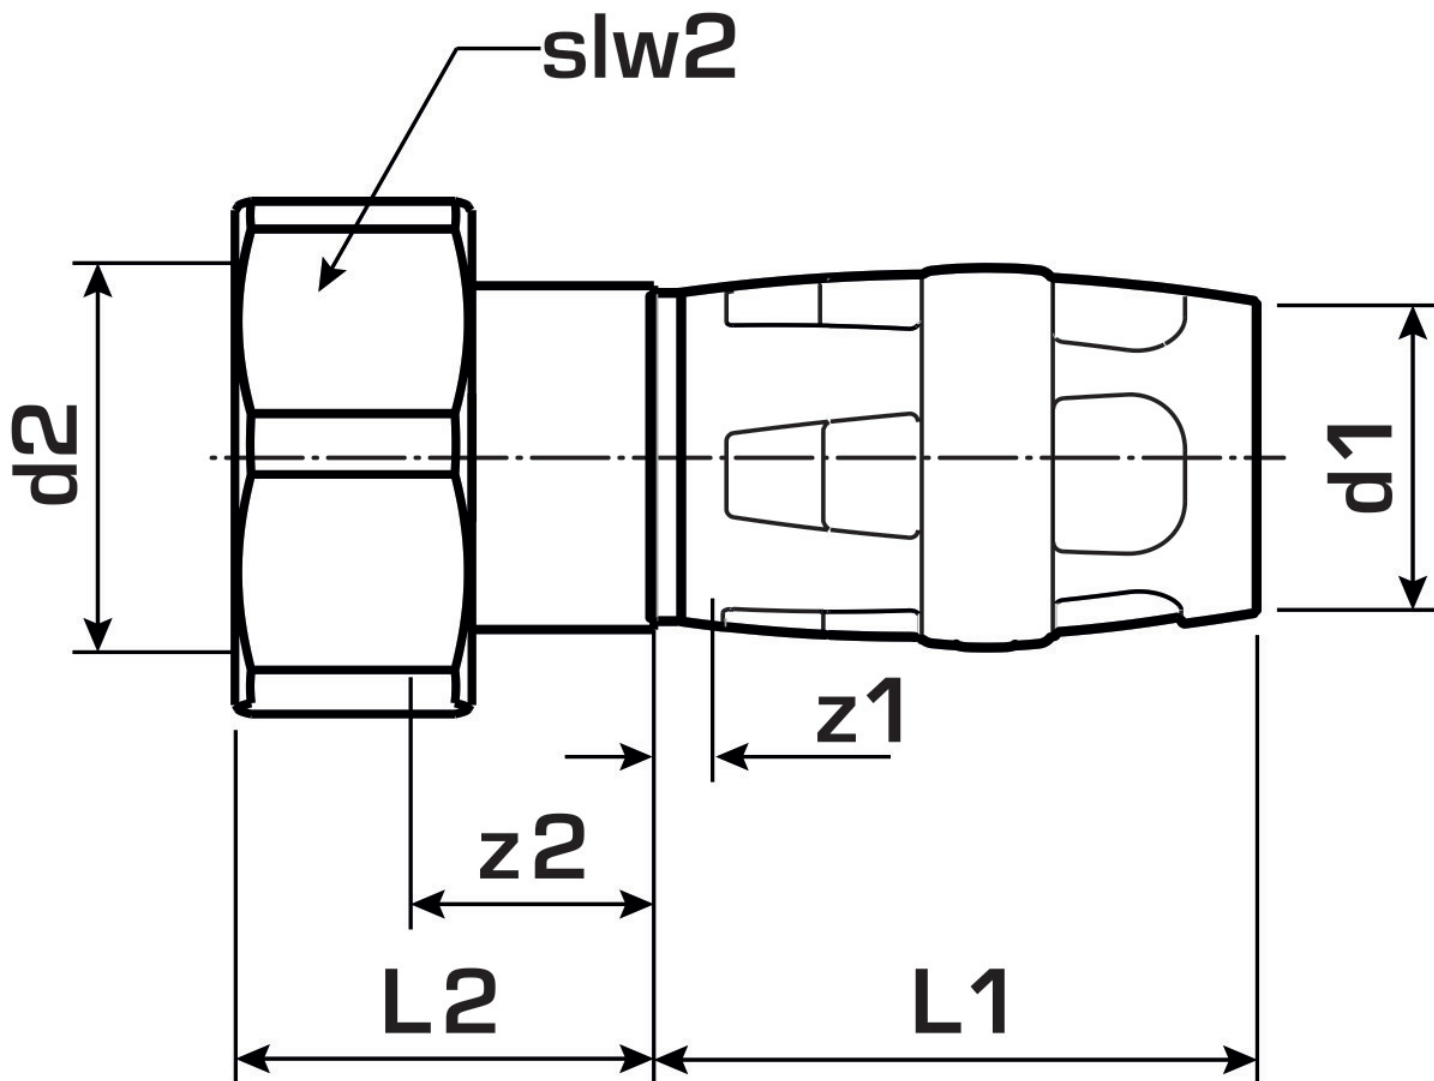

KELOX

KMP455X KELOX-PROTEC CLIX screw fitting with female thread 20x3/4"

730203D04

Areas of application

Plug-in screw fitting with female thread for connecting to fittings, e.g. filters, manifolds, pumps,..... made of dezincification-resistant brass (DZR), incl. push-on sleeve made of transparent polyamide with insertion click noise, as well as haptic and optical insertion indicator, O-rings, withdrawal barriers and protector ring as insertion locking device, flat-sealing incl. seal

Approvals:

Specifications

Article information

port 1	Plug-in
port 2	Female thread cylindrical BSPT-Rp (ISO 7-1)
design	Straight

Technical properties

maximum working pressure at 20 ° C	10 bar
------------------------------------	--------

Product information

VPE1	10,00 SA1
VPE2	170,00 KT1
weight	0,080 KGM
text	KELOX-PROTEC CLIX screw fitting with female thread
INTRNR	74122000
main material group	KELOX
material group	KELOX-PROtec pushfittings
code	KMP455X

Art. No	label	d2	d1 mm	L1 mm	L2 mm	z1 mm	z2 mm	slw2 mm
730203D04	20x3/4"	3/4" (20)	20	36	23	4	13	30