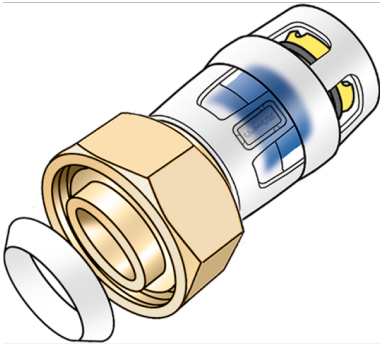

## KMP455KX KELOX-PROTEC CLIX screw fitting with female thread & wedge seal 25x3/4"

730204E04

### Areas of application

Plug-in screw fitting with female thread for connection to fittings, or threaded nipples made of dezincification-resistant brass (DZR), incl. push-on sleeve made of transparent polyamide with insertion click noise, as well as haptic and optical insertion indicator, O-rings, withdrawal barriers and protector ring as insertion locking device, incl. wedge seal

## Article information

port 1	Plug-in
port 2	Female thread cylindrical BSPT-Rp (ISO 7-1)
design	Straight

## Product information

VPE1	10,00 SA1
VPE2	100,00 KT1
weight	0,130 KGM
text	KELOX-PROTEC CLIX screw fitting with female thread & wedge seal
INTRNR	74122000
main material group	KELOX
material group	KELOX-PROtec pushfittings
code	KMP455KX