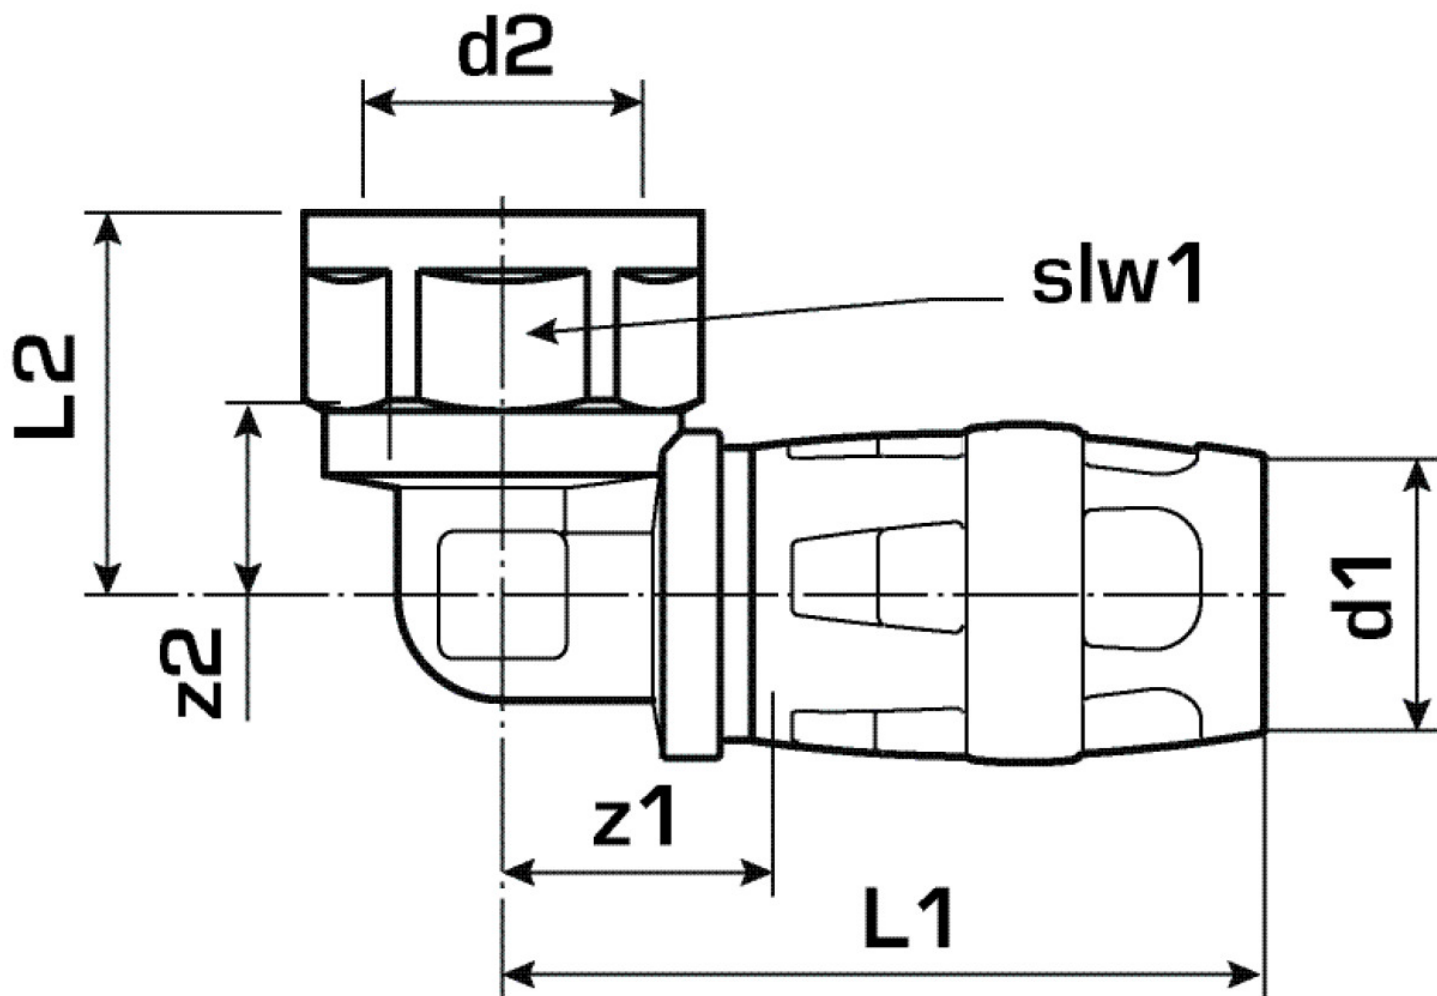

KELOX

KMP467X KELOX-PROTEC CLIX adapter elbow 90° with female thread 20x1/2"

730216D02

Areas of application

Plug-in adapter elbow with female thread, made of dezincification-resistant brass (DZR), incl. push-on sleeve made of transparent polyamide with insertion click noise, as well as haptic and optical insertion indicator, O-rings, withdrawal barriers and protector ring as an insertion locking device
DO NOT screw in any threaded pipes and cast iron fittings!

Approvals:

Specifications

Article information

port 1	Plug-in
port 2	Female thread cylindrical BSPT-Rp (ISO 7-1)
design	Knee
angle	90 °

Technical properties

maximum working pressure at 20 ° C	10 bar
------------------------------------	--------

Product information

VPE1	10,00 SA1
VPE2	120,00 KT1
weight	0,084 KGM
text	KELOX-PROTEC CLIX adapter elbow 90° with female thread
INTRNR	74122000
main material group	KELOX
material group	KELOX-PROtec pushfittings
code	KMP467X

Art. No	label	d2 Zoll	d1 mm	L1 mm	L2 mm	z1 mm	z2 mm	slw1 mm
730216D02	20x1/2"	1/2 Zoll (15)	20	51	29	18	18	24