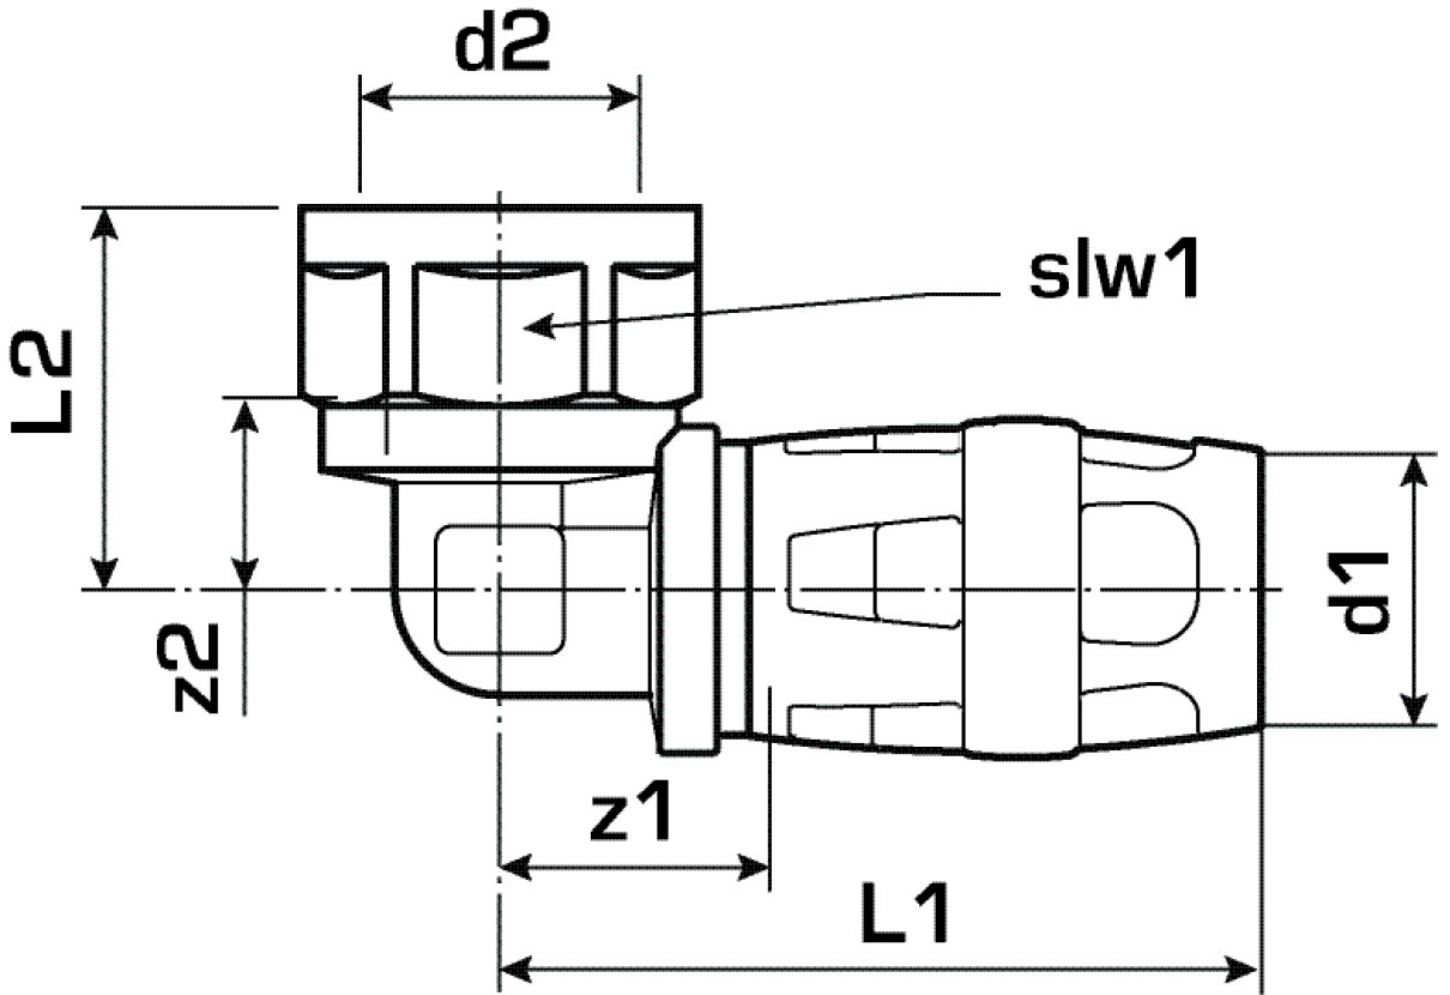

KELOX

KMP467X KELOX-PROTEC CLIX adapter elbow 90° with female thread 20x3/4"

730216D04

Areas of application

Plug-in adapter elbow with female thread, made of dezincification-resistant brass (DZR), incl. push-on sleeve made of transparent polyamide with insertion click noise, as well as haptic and optical insertion indicator, O-rings, withdrawal barriers and protector ring as an insertion locking device
DO NOT screw in any threaded pipes and cast iron fittings!

Approvals:

Specifications

Article information

port 1	Plug-in
port 2	Female thread cylindrical BSPT-Rp (ISO 7-1)
design	Knee
angle	90 °

Technical properties

maximum working pressure at 20 ° C	10 bar
------------------------------------	--------

Product information

VPE1	10,00 SA1
VPE2	100,00 KT1
weight	0,138 KGM
text	KELOX-PROTEC CLIX adapter elbow 90° with female thread
INTRNR	74122000
main material group	KELOX
material group	KELOX-PROtec pushfittings
code	KMP467X

Art. No	label	d2 Zoll	d1 mm	L1 mm	L2 mm	z1 mm	z2 mm	slw1 mm
730216D04	20x3/4"	3/4 Zoll (20)	20	54	34,5	21	17	30