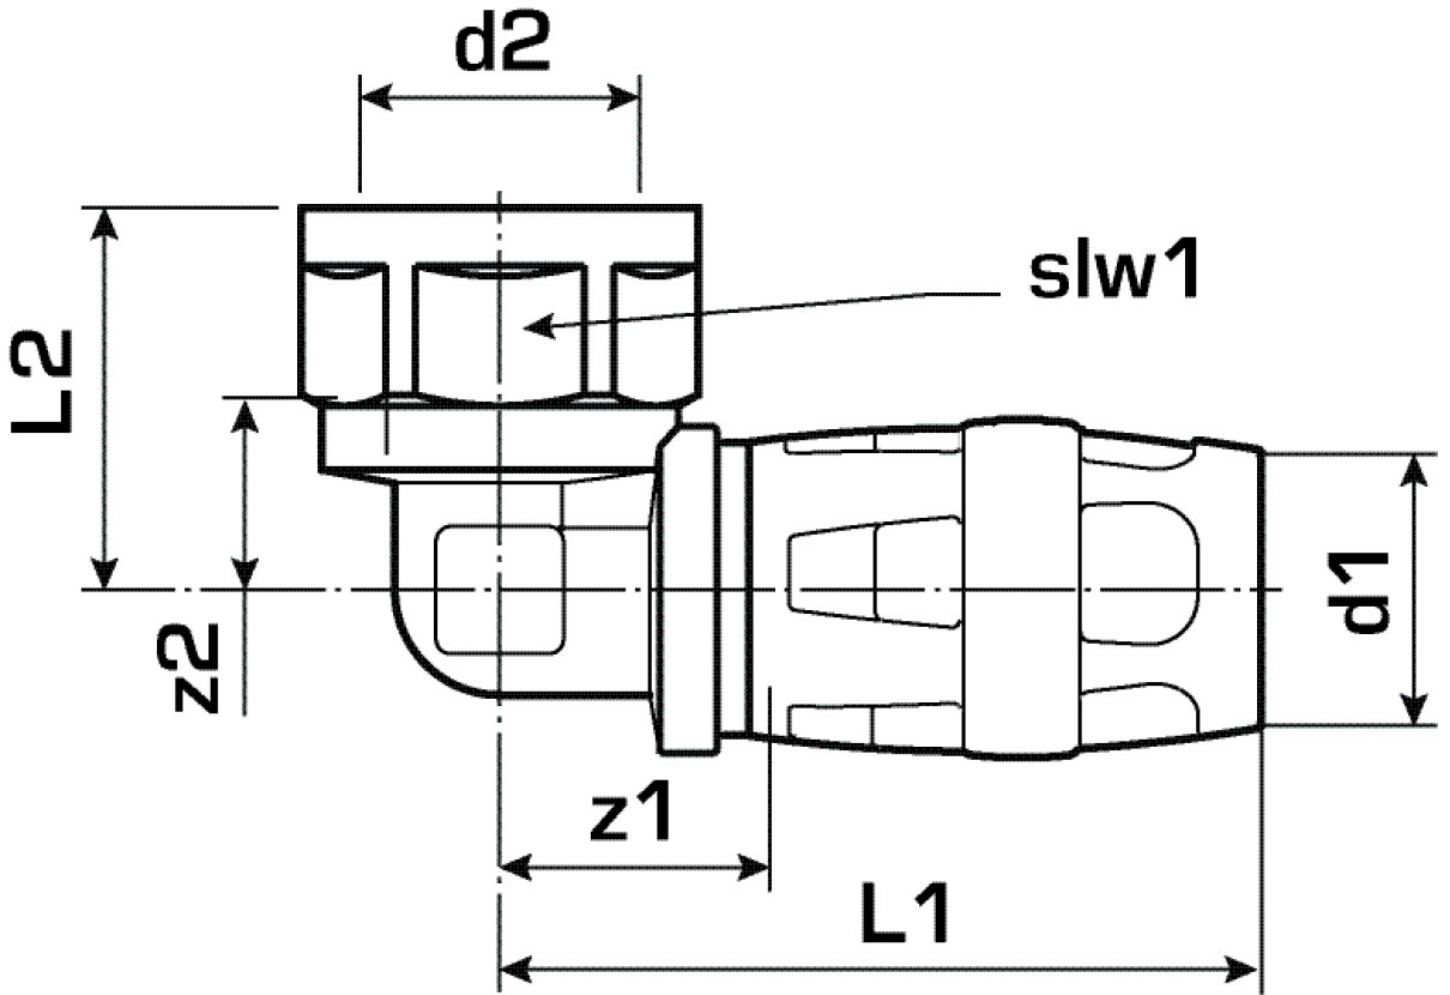

KELOX

KMP467X KELOX-PROTEC CLIX adapter elbow 90° with female thread 25x3/4"

730216E04

Areas of application

Plug-in adapter elbow with female thread, made of dezincification-resistant brass (DZR), incl. push-on sleeve made of transparent polyamide with insertion click noise, as well as haptic and optical insertion indicator, O-rings, withdrawal barriers and protector ring as an insertion locking device
DO NOT screw in any threaded pipes and cast iron fittings!

Approvals:

Specifications

Article information

port 1	Plug-in
port 2	Female thread cylindrical BSPT-Rp (ISO 7-1)
design	Knee
angle	90 °

Technical properties

maximum working pressure at 20 ° C	10 bar
------------------------------------	--------

Product information

VPE1	10,00 SA1
VPE2	90,00 KT1
weight	0,152 KGM
text	KELOX-PROTEC CLIX adapter elbow 90° with female thread
INTRNR	74122000
main material group	KELOX
material group	KELOX-PROtec pushfittings
code	KMP467X

Art. No	label	d2 Zoll	d1 mm	L1 mm	L2 mm	z1 mm	z2 mm	slw1 mm
730216E04	25x3/4"	3/4 Zoll (20)	25	61	34,5	22	18	30