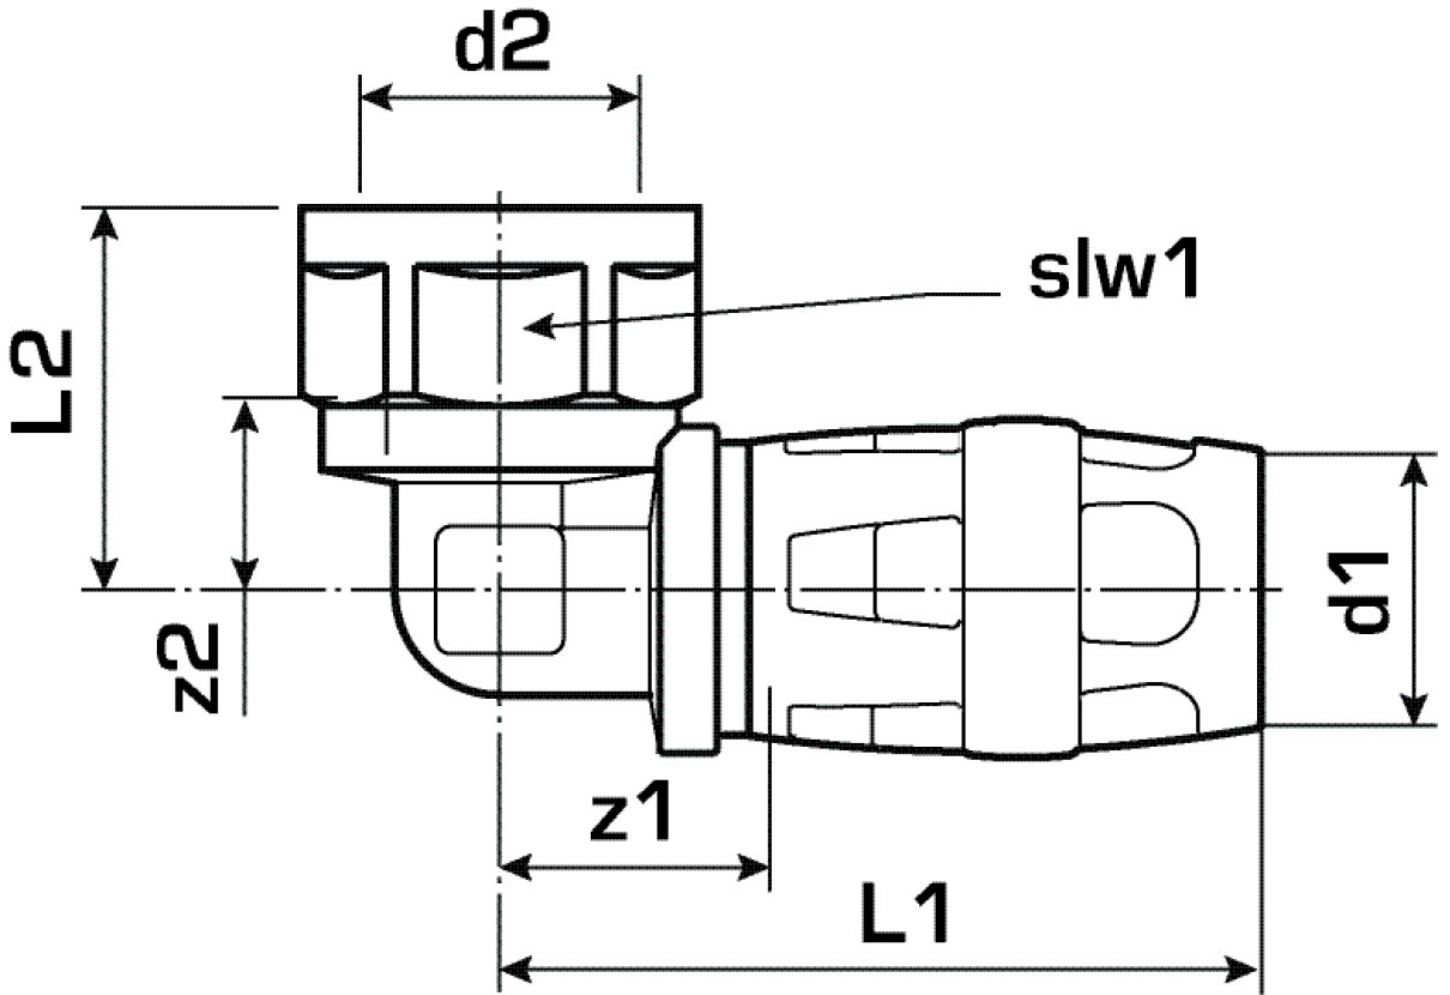

KELOX

KMP467X KELOX-PROTEC CLIX adapter elbow 90° with female thread 32x1"

730216F05

Areas of application

Plug-in adapter elbow with female thread, made of dezincification-resistant brass (DZR), incl. push-on sleeve made of transparent polyamide with insertion click noise, as well as haptic and optical insertion indicator, O-rings, withdrawal barriers and protector ring as an insertion locking device
DO NOT screw in any threaded pipes and cast iron fittings!

Approvals:

Specifications

Article information

port 1	Plug-in
port 2	Female thread cylindrical BSPT-Rp (ISO 7-1)
design	Knee
angle	90 °

Technical properties

maximum working pressure at 20 ° C	10 bar
------------------------------------	--------

Product information

VPE1	6,00 SA1
VPE2	48,00 KT1
weight	0,248 KGM
text	KELOX-PROTEC CLIX adapter elbow 90° with female thread
INTRNR	74122000
main material group	KELOX
material group	KELOX-PROtec pushfittings
code	KMP467X

Art. No	label	d2 Zoll	d1 mm	L1 mm	L2 mm	z1 mm	z2 mm	slw1 mm
730216F05	32x1"	1 Zoll (25)	32	65	41,5	26	22	38