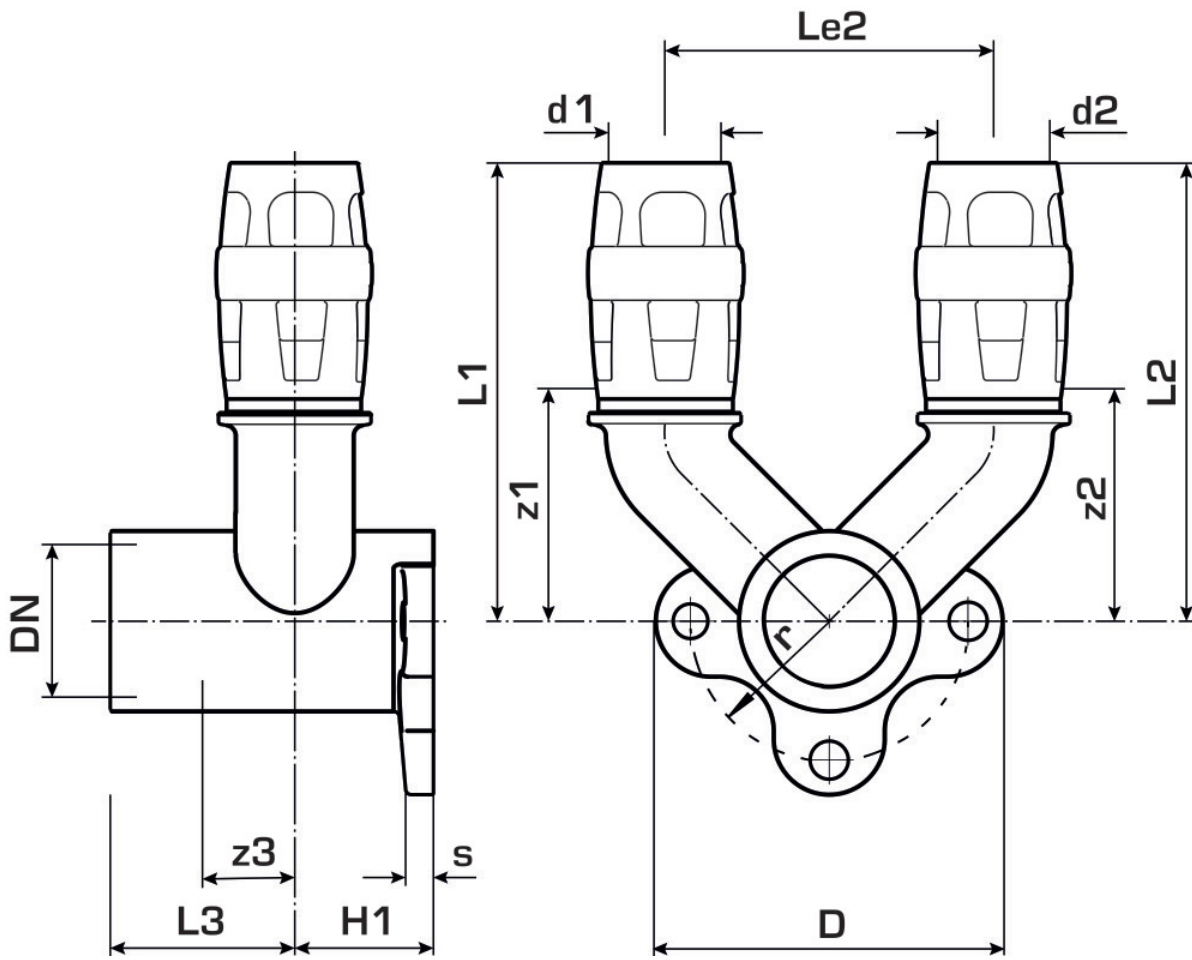

KELOX

KMP477X KELOX-PROTEC CLIX double U wall bracket fitting with female thread 20x1/2"

730254D2D

Areas of application

Double U wall bracket fitting with female thread, made of dezincification-resistant (DZR) brass, incl. push-on sleeve made of transparent polyamide with insertion click noise, as well as haptic and optical insertion indicator, O-rings, withdrawal barriers and a protector ring as an insertion locking device

Overall height:

1/2" - 46 mm

DO NOT screw in threaded pipes and cast iron fittings!

Approvals:

Specifications

Article information

port 1	Plug-in
design	Continuously right-angled

Technical properties

maximum working pressure at 20 ° C	10 bar
------------------------------------	--------

Product information

VPE1	10,00 SA1
VPE2	40,00 KT1
weight	0,262 KGM
text	KELOX-PROTEC CLIX double U wall bracket fitting with female thread
INTRNR	74122000
main material group	KELOX
material group	KELOX-PROtec pushfittings
code	KMP477X

Art. No	label	d1 mm	L1 mm	L2 mm	L3 mm	z1 mm	z2 mm	z3 mm
730254D2D	20x1/2"	20	68	26	27	34	10	9