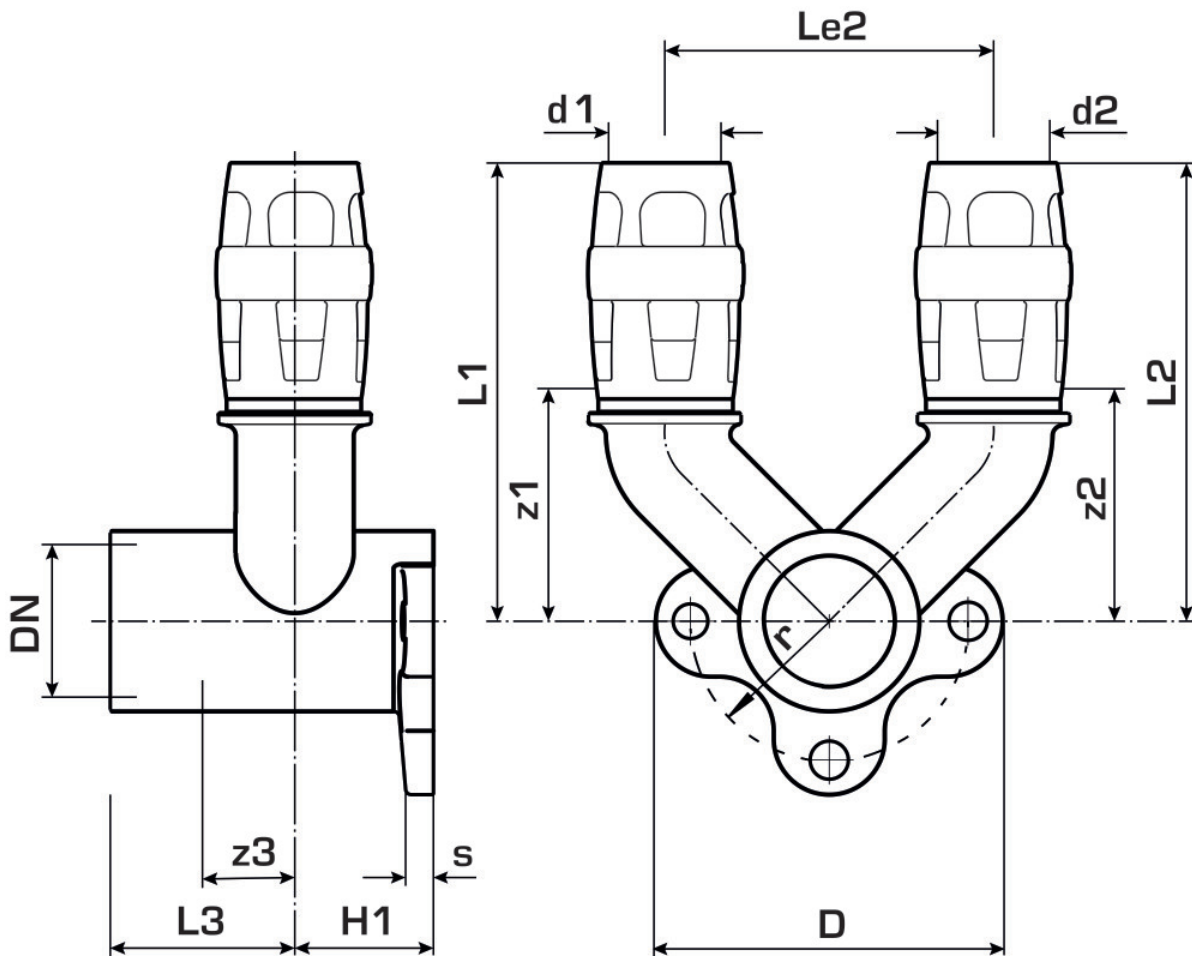

KELOX

KMP477X KELOX-PROTEC CLIX double U wall bracket fitting with female thread 25x1/2"

730254E2E

Areas of application

Double U wall bracket fitting with female thread, made of dezincification-resistant (DZR) brass, incl. push-on sleeve made of transparent polyamide with insertion click noise, as well as haptic and optical insertion indicator, O-rings, withdrawal barriers and a protector ring as an insertion locking device

Overall height:

1/2" - 46 mm

DO NOT screw in threaded pipes and cast iron fittings!

Approvals:

Specifications

Article information

port 1	Plug-in
design	Continuously right-angled

Technical properties

maximum working pressure at 20 ° C	10 bar
------------------------------------	--------

Product information

VPE1	4,00 SA1
VPE2	32,00 KT1
weight	0,348 KGM
text	KELOX-PROTEC CLIX double U wall bracket fitting with female thread
INTRNR	74122000
main material group	KELOX
material group	KELOX-PROtec pushfittings
code	KMP477X

Art. No	label	d1 mm	L1 mm	L2 mm	L3 mm	z1 mm	z2 mm	z3 mm
730254E2E	25x1/2"	25	86	27	27	44	11	30