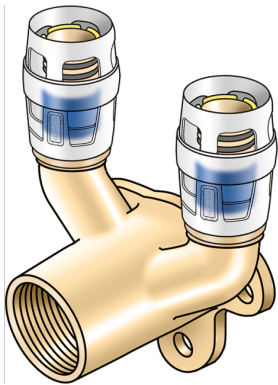

KELOX

KMP477X KELOX-PROTEC CLIX double U wall bracket fitting with female thread 25x1/2"

730254E2E

Areas of application

Double U wall bracket fitting with female thread, made of dezincification-resistant (DZR) brass, incl. push-on sleeve made of transparent polyamide with insertion click noise, as well as haptic and optical insertion indicator, O-rings, withdrawal barriers and a protector ring as an insertion locking device

Overall height:

1/2" - 46 mm

DO NOT screw in threaded pipes and cast iron fittings!

Approvals:

Specifications

Article information

port 1	Plug-in
design	Continuously right-angled

Technical properties

maximum working pressure at 20 ° C	10 bar
------------------------------------	--------

Product information

VPE1	4,00 SA1
VPE2	32,00 KT1
weight	0,348 KGM
text	KELOX-PROTEC CLIX double U wall bracket fitting with female thread
INTRNR	74122000
main material group	KELOX
material group	KELOX-PROtec pushfittings
code	KMP477X