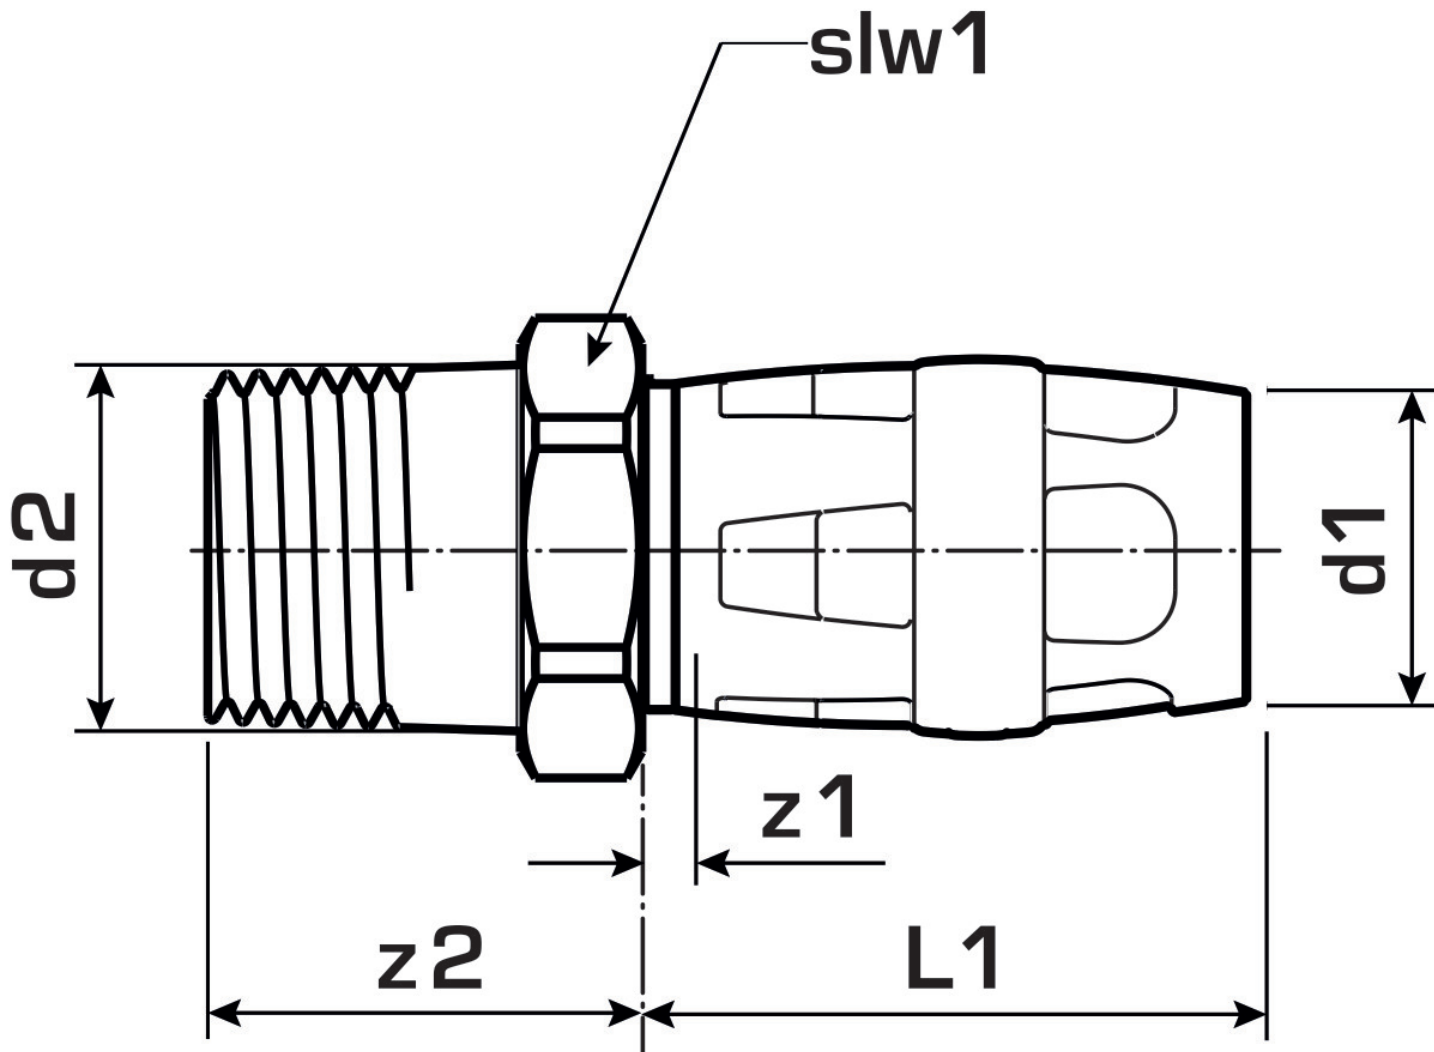

KELOX

KWP450X KELOX-PROTEC CLIX PPSU adapter with male thread 25x3/4"

730702E04

Areas of application

Plug-in adapter with male thread for sealing with hemp, made of PPSU, including support sleeves with insertion click noise, as well as haptic and optical insertion indicator, O-rings, withdrawal barriers and protector ring as insertion locking device

DO NOT use liquid sealants or thread sealing tape!

Approvals:

Specifications

Article information

port 1	Plug-in
execution	Miscellaneous
design	Straight

Technical properties

maximum working pressure at 20 ° C	10 bar
------------------------------------	--------

Product information

VPE1	10,00 SA1
VPE2	100,00 KT1
weight	0,038 KGM
text	KELOX-PROTEC CLIX PPSU adapter with male thread
INTRNR	39174000
main material group	KELOX
material group	KELOX-PROtec-PPSU pushfittings
code	KWP450X

Art. No	label	d2 Inches	d1 mm	L1 mm	z1 mm	z2 mm	slw1 mm
730702E04	25x3/4"	1"	25	35,5	3,5	39	38