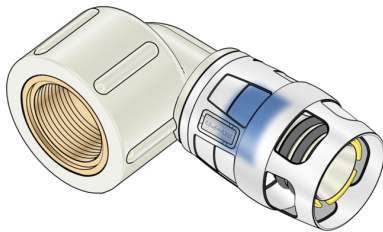

KELOX

KWP467X KELOX PROTEC CLIX plug-in elbow adapter 90° female 16x1/2"

730716B02

Areas of application

Plug-in adapter elbow with female thread, made of PPSU, incl. push-on sleeve made of transparent polyamide with insertion click noise, as well as haptic and optical insertion indicator, O-rings, withdrawal barriers and a protector ring as an insertion locking device
DO NOT screw in any threaded pipes and cast iron fittings!

Approvals:

Specifications

| Product information | |
|---------------------|--|
| VPE1 | 10,00 SA1 |
| VPE2 | 120,00 KT1 |
| weight | 0,069 KGM |
| text | KELOX PROTEC CLIX plug-in elbow adapter 90° female |
| INTRNR | 74122000 |
| main material group | KELOX |
| material group | KELOX-PROtec-PPSU pushfittings |
| code | KWP467X |