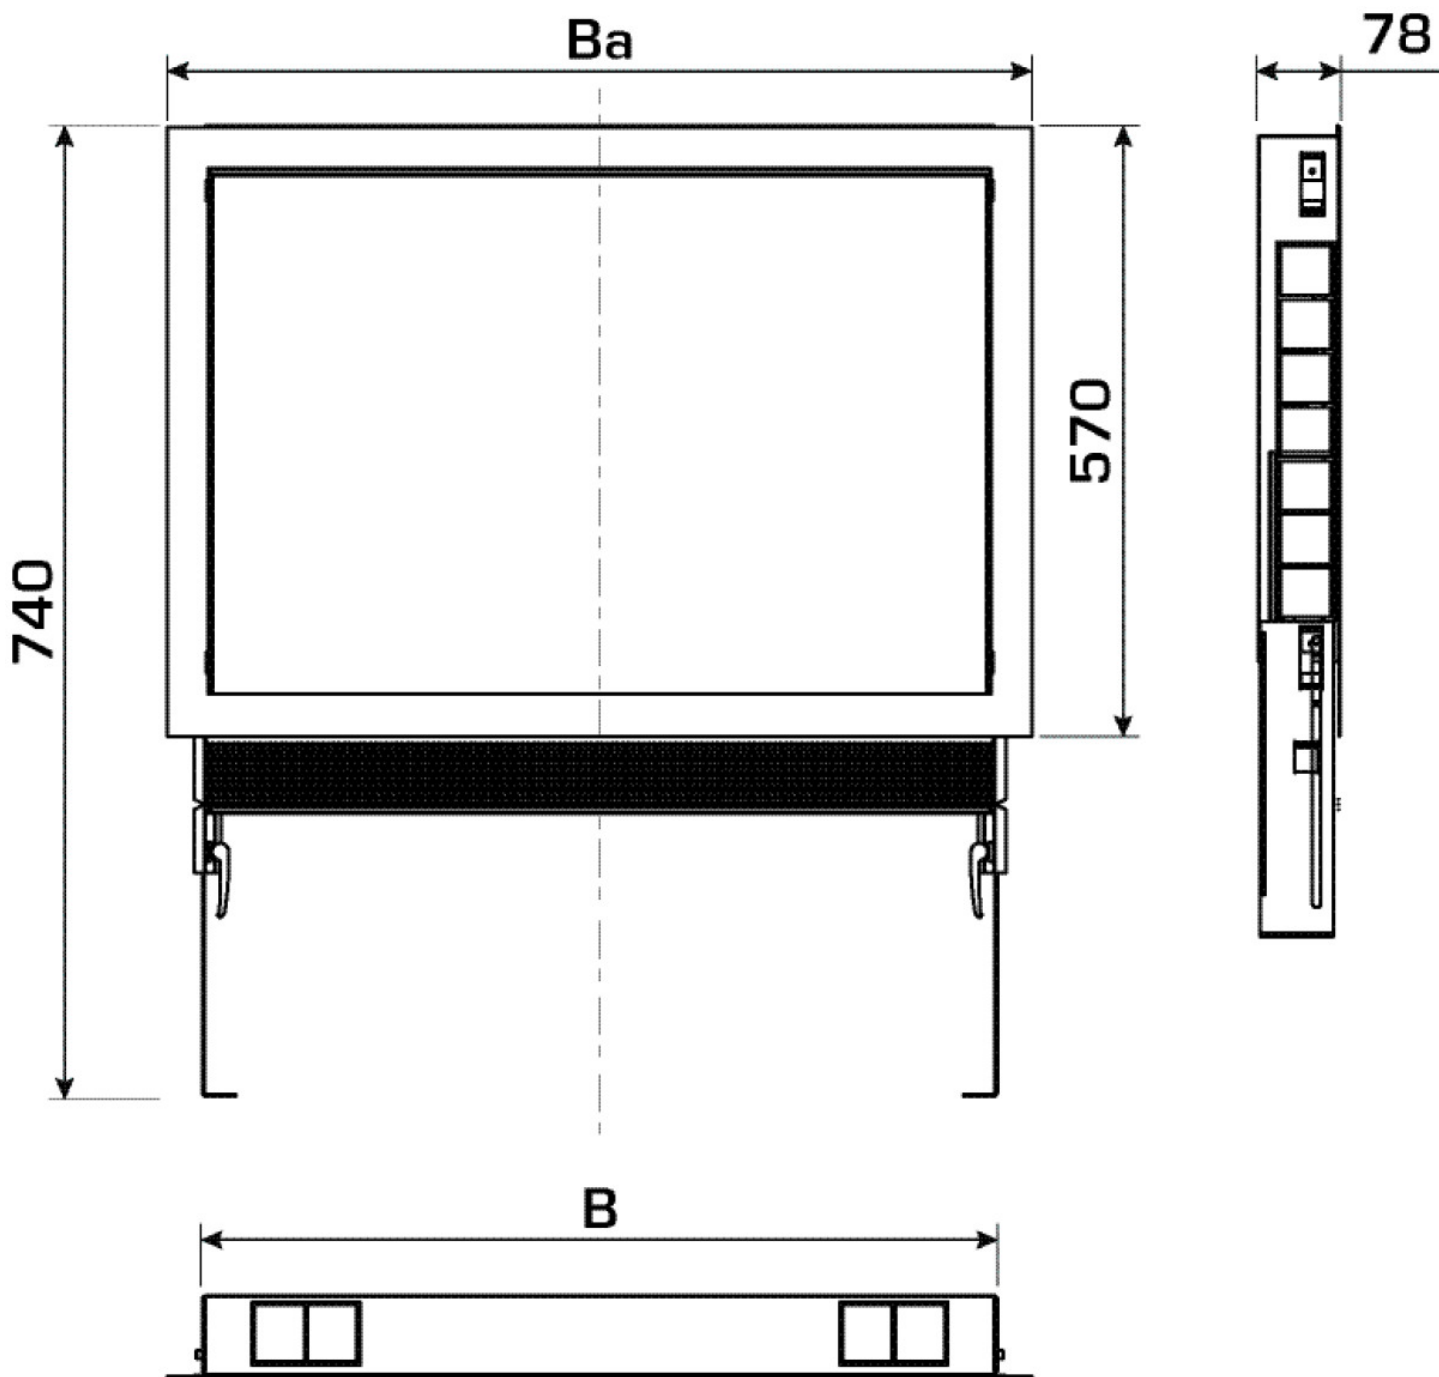

KELOX_{FB}

KM576 KELOX flush-mounted manifold cabinet
with metal cover 5-8 L: 750mm SET

90033001

Areas of application

?Galvanised universal sheet metal cabinet (1mm), can be connected from below or at the side, height-adjustable feet with special length up to 32cm raised floor, plaster trim element below cabinet, including plaster net and plaster protection for inside the cabinet protruding on the plaster trim element, including manifold brackets, galvanised lockable front doors and frame, powder-coated. Space for straight or 90° connection sets KM593E. Number of manifold outlets matched to KMU590E, KMP590E, KMP590Z and KMP590D FB stainless steel manifolds!

Colour: white (RAL 9016)

Cabinet depth: 75mm

Installation height: 630mm above finished floor

KE KELIT GmbH

A 4020 Linz, Ignaz-Mayer-Straße 17, Austria, Europe

PHONE +43 (0) 50 779 **E-MAIL** office@kekelit.com

www.kekelit.com

Specifications

Article information

colour 9016

Product information

VPE1 1,00 KT1

VPE2 40,00 PAL

weight 12,200 KGM

text KELOX flush-mounted manifold cabinet with metal cover

INTRNR 84818099

code KM576

Art. No	label	t mm
90033001	5-8 L: 750mm SET	78