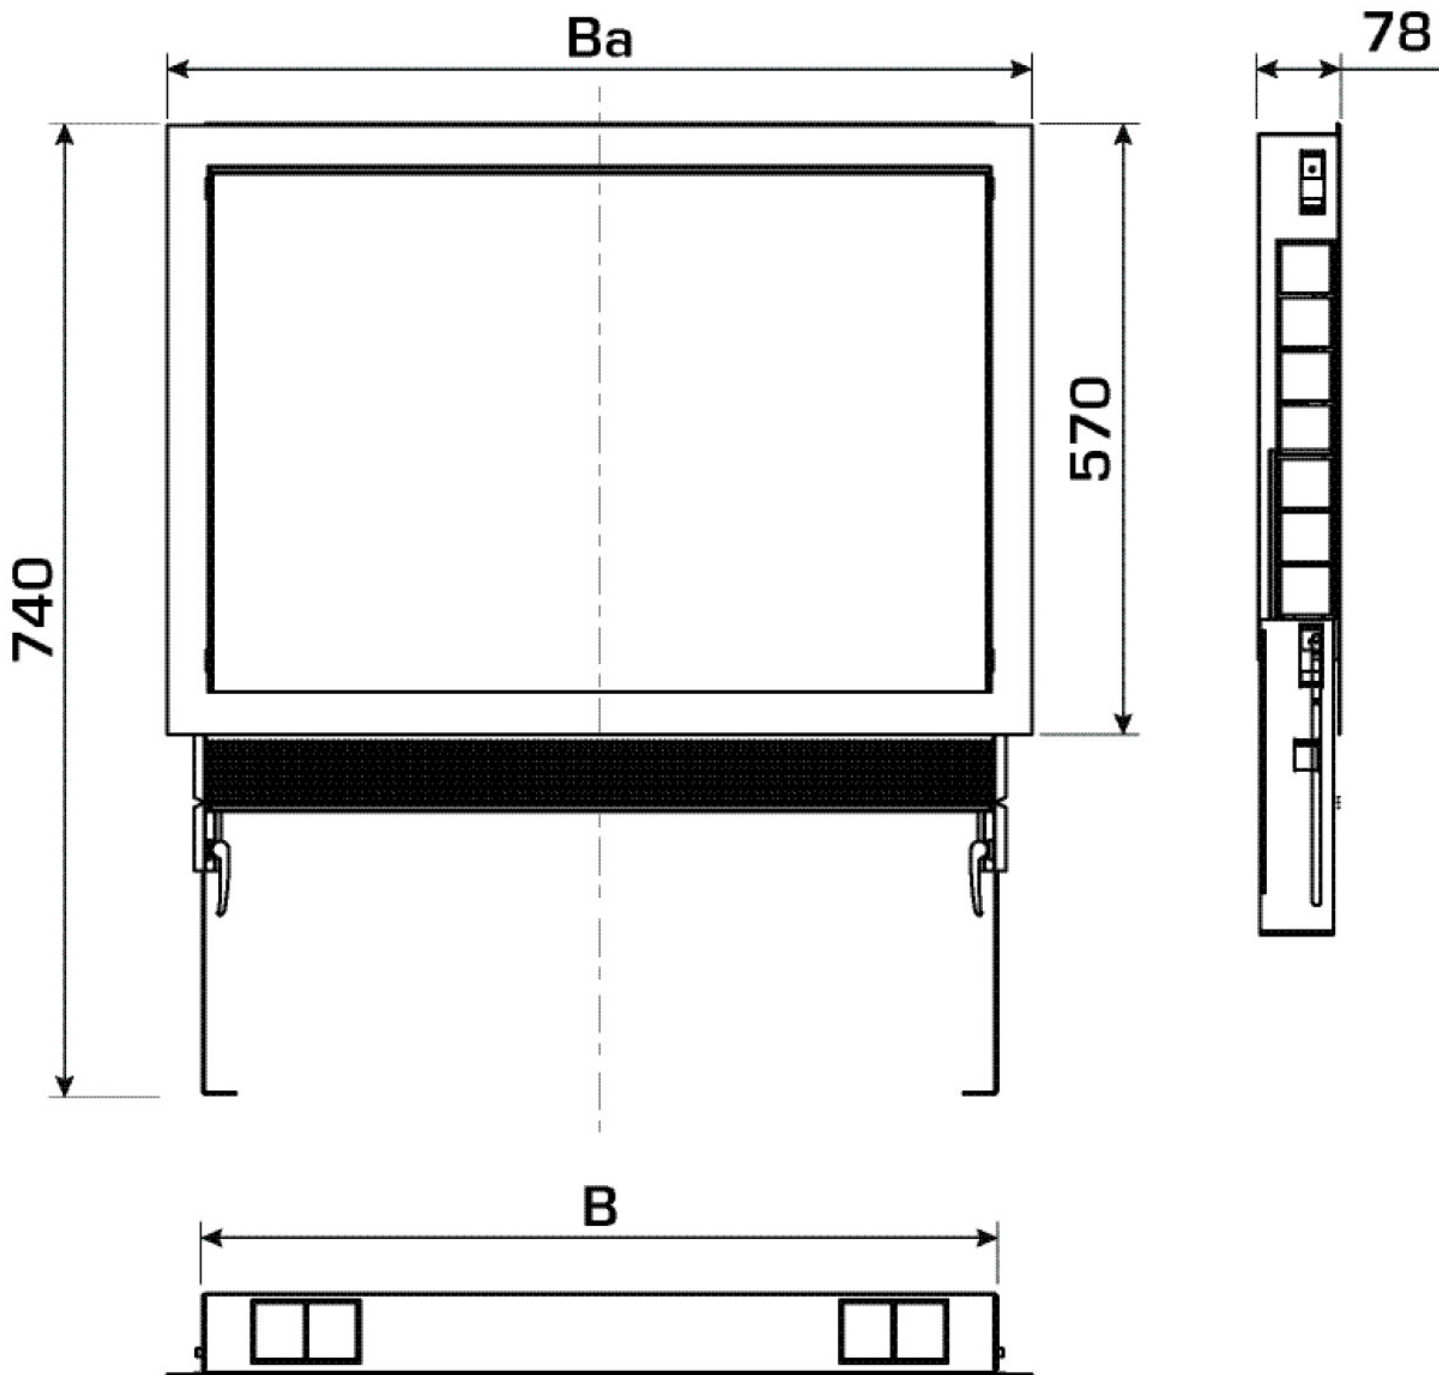

KELOX_{FB}

KM576ES KELOX manifold cabinet replacement visible part 1-2 L:400

9003130

Areas of application

Replacement visible part in white for KM576 KELOX manifold cabinet with metal cover

Specifications

Article information

colour 9010

Product information

VPE1 1,00 KT1

weight 2,800 KGM

text KELOX manifold cabinet replacement visible part

INTRNR 84818099

code KM576ES

Art. No	label
9003130	1-2 L:400