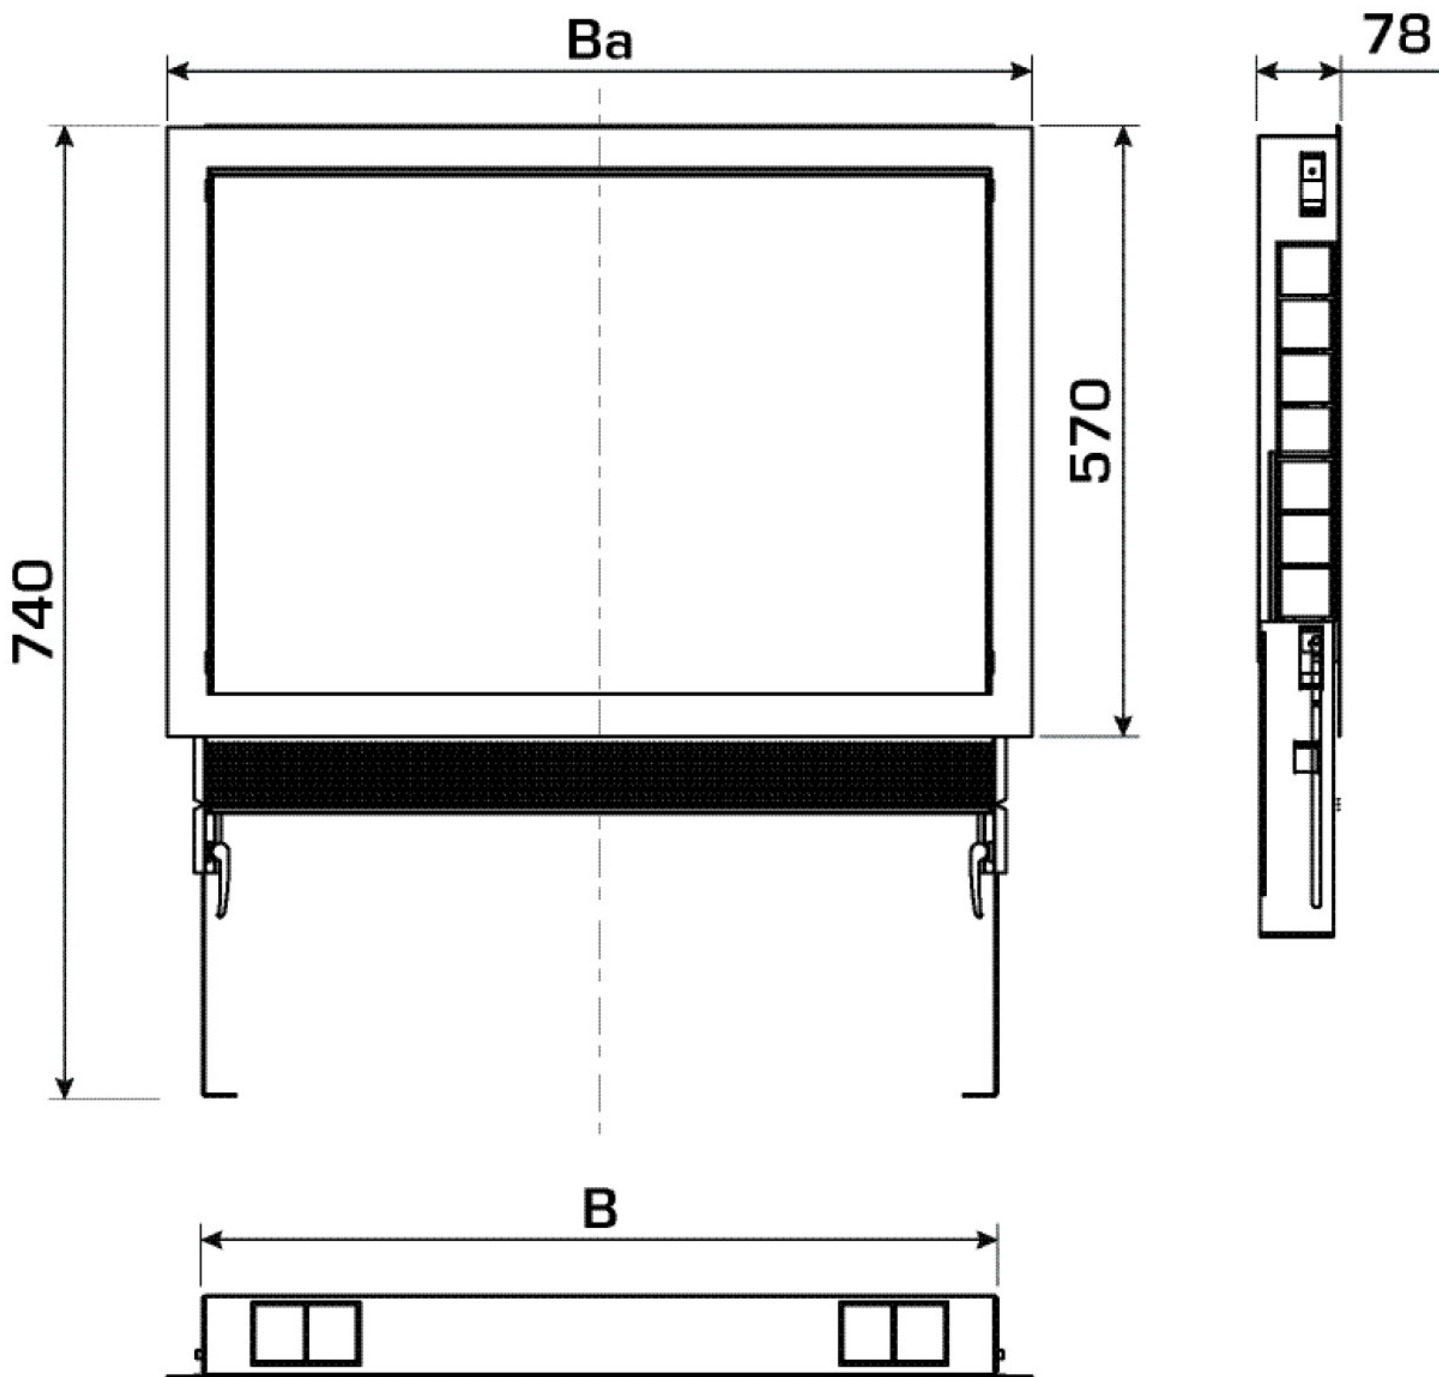

KELOX_{FB}

KM576ES KELOX manifold cabinet replacement
visible part 9-12 L:1070

9003430

Areas of application

Replacement visible part in white for KM576 KELOX manifold cabinet with metal cover

Specifications

Article information

colour 9010

Product information

VPE1 1,00 KT1

weight 6,100 KGM

text KELOX manifold cabinet replacement visible part

INTRNR 84818099

code KM576ES