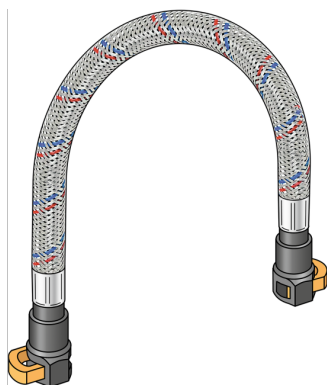

CLIMATE FIX

KCS413 CLIMATEFIX quick-plug hose 12/750

63568075

Areas of application

Quick-plug hose for CLIMATEFIX ceiling sail, incl. EPDM sealing components, tensioning clip as a withdrawal barrier

Area of application: tmax 70°C/10 bar

ATTENTION: NOT FOR sanitation installations!

Specifications

Product information	
VPE1	2,00 SA1
L	0,75
weight	0,082 KGM
text	CLIMATEFIX quick-plug hose
INTRNR	40093200
main material group	CLIMATEFIX
material group	CLIMATEFIX fittings
code	KCS413

Art. No	label
63568075	12/750