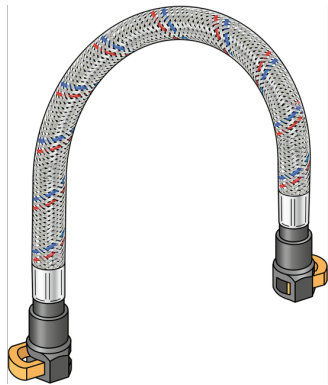

# CLIMATE FIX

KCS413 CLIMATEFIX quick-plug hose 12/2500

63568250

## Areas of application

Quick-plug hose for CLIMATEFIX ceiling sail, incl. EPDM sealing components, tensioning clip as a withdrawal barrier

Area of application: tmax 70°C/10 bar

ATTENTION: NOT FOR sanitation installations!

# Specifications

Product information	
VPE1	2,00 SA1
L	2,5
weight	0,207 KGM
text	CLIMATEFIX quick-plug hose
INTRNR	40093200
main material group	CLIMATEFIX
material group	CLIMATEFIX fittings
code	KCS413

Art. No	label
63568250	12/2500