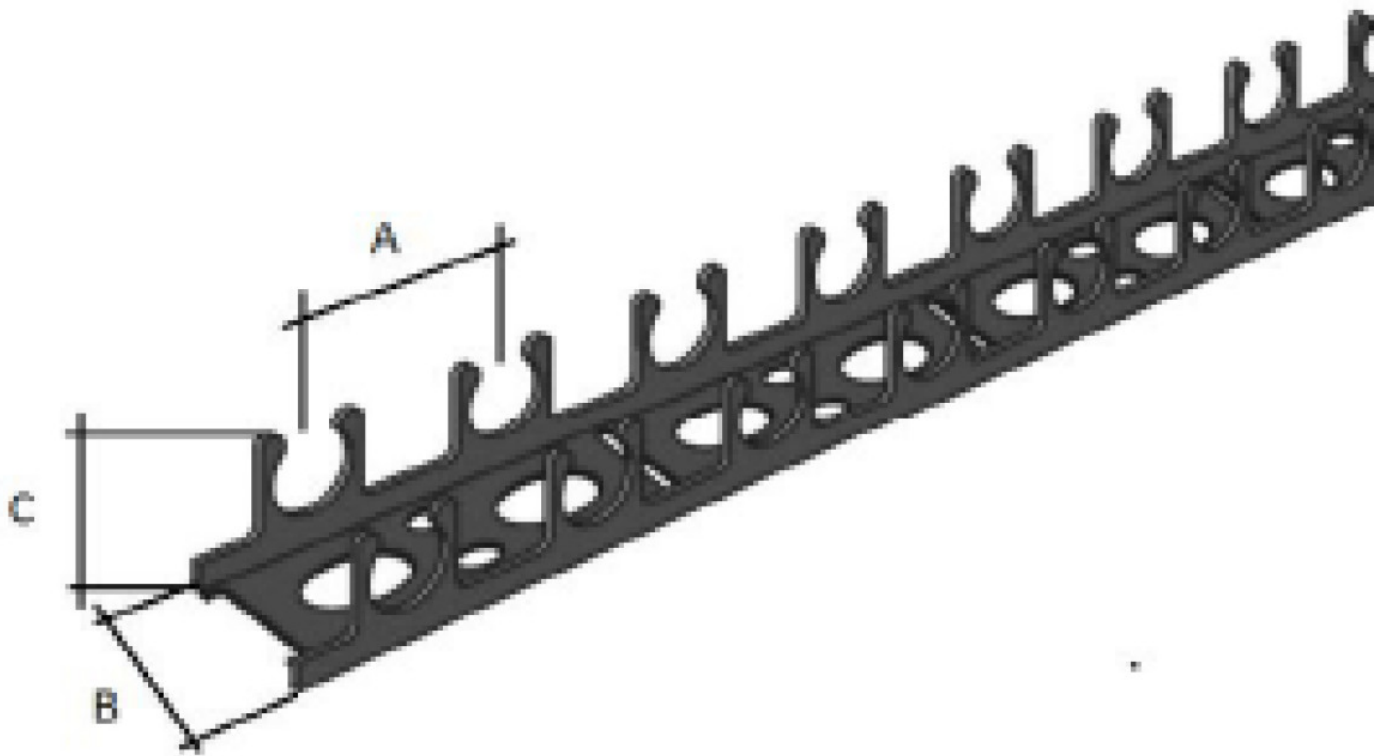

KELOX^{FB}

KM610 ?KELOX FB grip rail 12

6106120

Areas of application

?U-profile clamping rail made of plastic with self-clamping pipe fastening

d16: L: 3.9m W: 50mm H: 24mm - pipe spacing 50mm

d20: L: 4.0m W: 50mm H: 24mm - pipe spacing 50mm

d25: L: 4.0m W: 50mm H: 35mm - pipe spacing 50mm

Specifications

Product information

VPE1	32,00 BND
VPE2	896,00 PAL
L	2 m
weight	0,200 KGM
text	?KELOX FB grip rail
INTRNR	39162000
code	KM610

Art. No	label
6106120	12