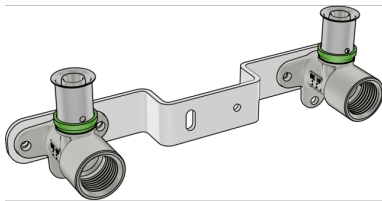

# STEELOX

SMX485K STEELOX connection set 16x1/2"  
15cm

57293B02

## Areas of application

With SMX480 press-fit wall bracket fitting, made from dezincification-resistant brass (DZR) and non-porous metal-plating, incl. support sleeves with O-rings and stainless steel pressing sleeves. Do not screw in threaded pipes and cast iron fittings!