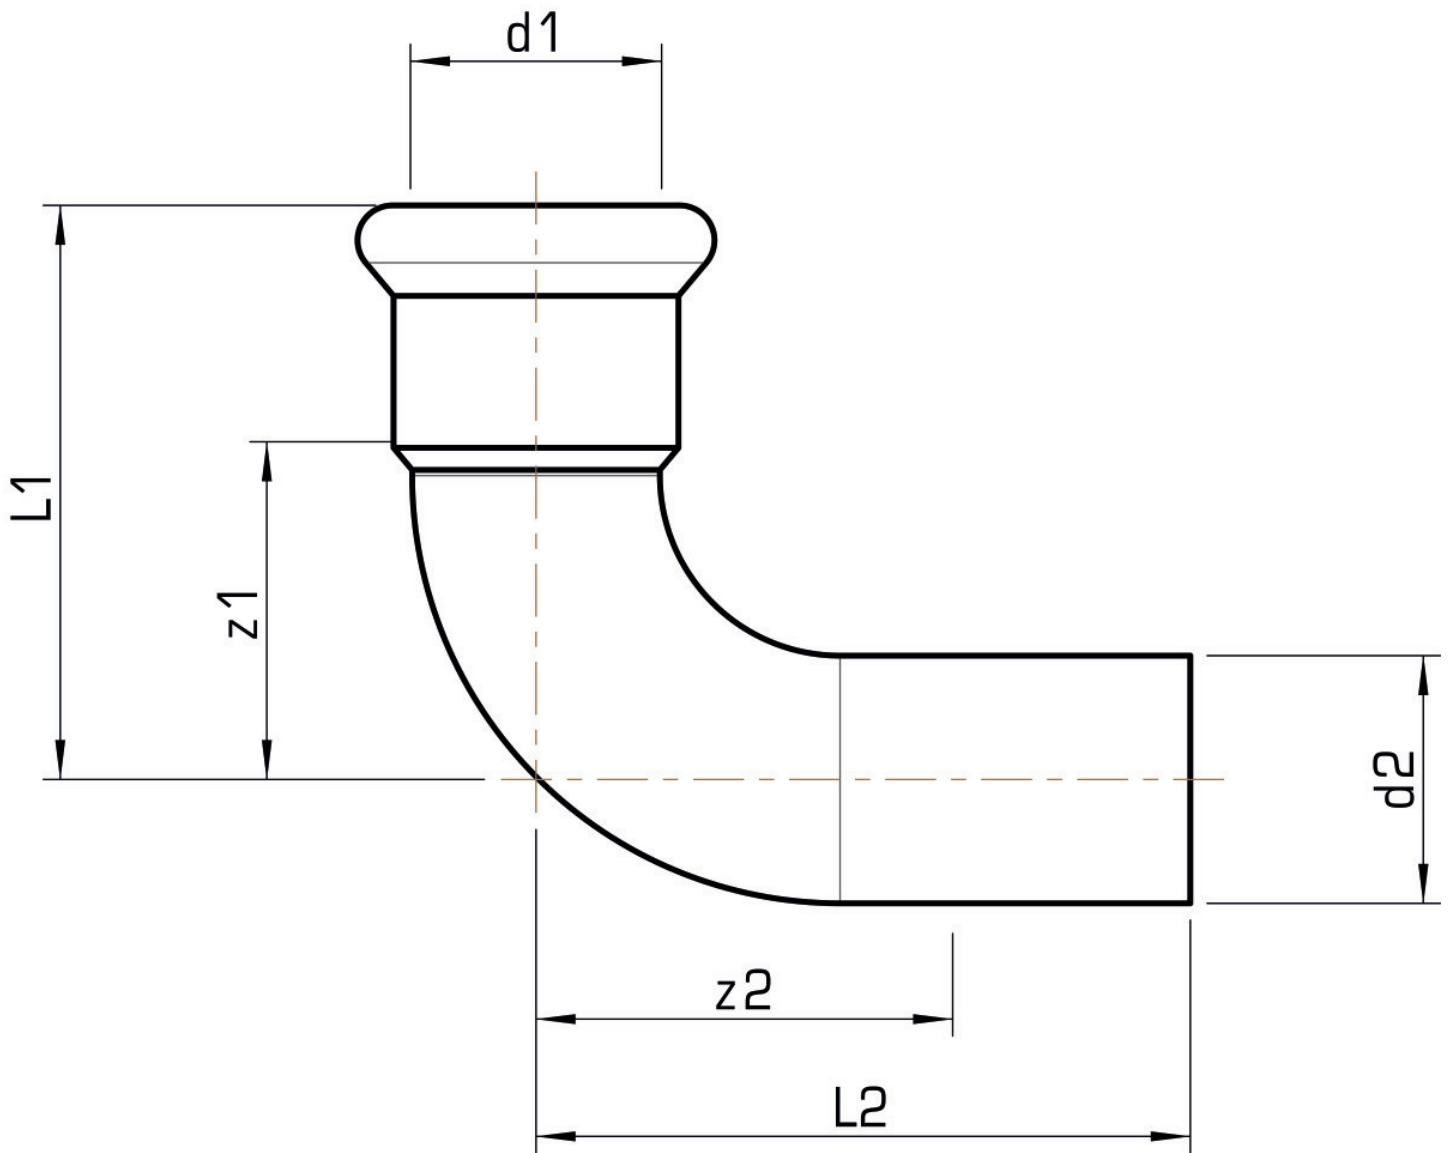

# STEEL FIX EDELSTAHL

NPI421 STEELFIX industrial stainless steel press-fit-elbow 90° male/female 28

53316EE0

## Areas of application

Press-elbow 90° m/f stainless steel 1.4301, incl. EPDM sealing elements, of d15-54 "leak before pressed"

Press contour: M

ATTENTION: NOT suitable for drinking water!

## Article information

port 1	Pressmuffe
port 2	Zapfen/Rohrende
execution	1-teilig
design	Bogen
angle	90 °
press contour	M

## Product information

VPE1	5,00 SA1
VPE2	30,00 KT1
VPE3	750,00 PAL
weight	0,160 KGM
text	STEELFIX industrial stainless steel press-fit-elbow 90° male/female
INTRNR	73072980
code	NPI421

Art. No	label	d1 mm	d2 mm	L1 mm	L2 mm	z1 mm	z2 mm
53316EE0	28	28	28	60	65,5	37	42,5